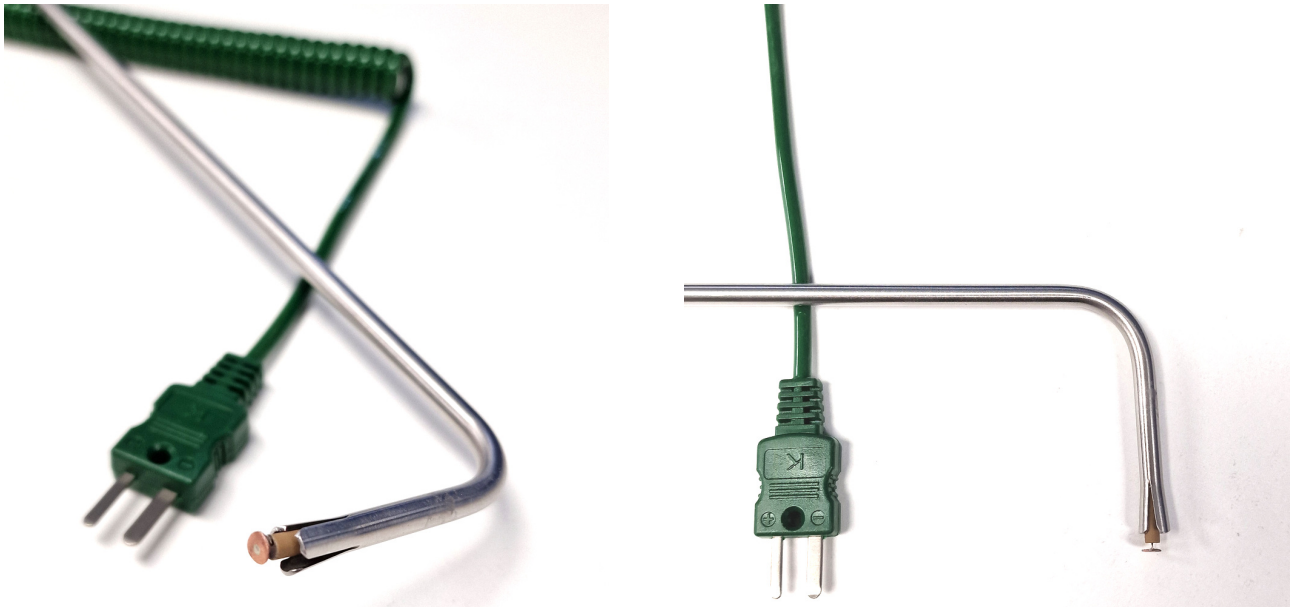

Tipo K IEC en ngulo recto - Punta de disco de cobre

Labfacility are the UK's leading manufacturer of Temperature Sensors, Thermocouple Connectors and associated Temperature Instrumentation and stockings of Thermocouple Cables. The Company has been trading since 1971 and is ISO9001 accredited.

Funda de acero inoxidable con mango moldeado y 2 metros de cable de extensin en espiral terminado en un enchufe de termopar en miniatura.

Specifications

Product Code	XE-3817-001
General Description	Surface temperature spring loaded thermocouple with right angled probe and copper disc tip
Thermocouple Type	K
Calibration	IEC
Cable Length	2m
Cable Termination	Fitted Plug
Max. Temperature	+600°C
Dimensions	Probe O8mm(17mmL) Tip x 60mm Hot Leg and O6mm x 180mm Cold Leg with O4.5mm copper disc.