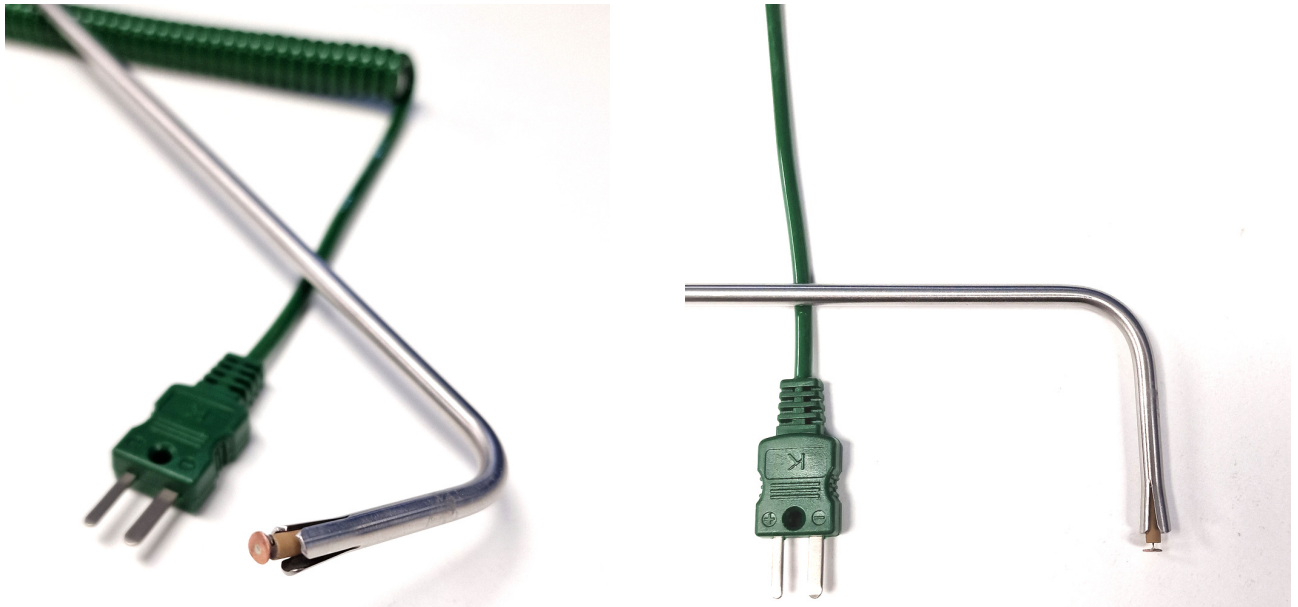

## Tipo K IEC en ngulo recto - Punta de disco de cobre

Labfacility are the UK's leading manufacturer of Temperature Sensors, Thermocouple Connectors and associated Temperature Instrumentation and stockings of Thermocouple Cables. The Company has been trading since 1971 and is ISO9001 accredited.

Funda de acero inoxidable con mango moldeado y 2 metros de cable de extensin en espiral terminado en un enchufe de termopar en miniatura.

## Specifications

<b>Product Code</b>	XE-3817-001
<b>General Description</b>	Surface temperature spring loaded thermocouple with right angled probe and copper disc tip
<b>Thermocouple Type</b>	K
<b>Calibration</b>	IEC
<b>Cable Length</b>	2m
<b>Cable Termination</b>	Fitted Plug
<b>Max. Temperature</b>	+600°C
<b>Dimensions</b>	Probe O8mm(17mmL) Tip x 60mm Hot Leg and O6mm x 180mm Cold Leg with O4.5mm copper disc.
<b>Series</b>	Handheld Probe