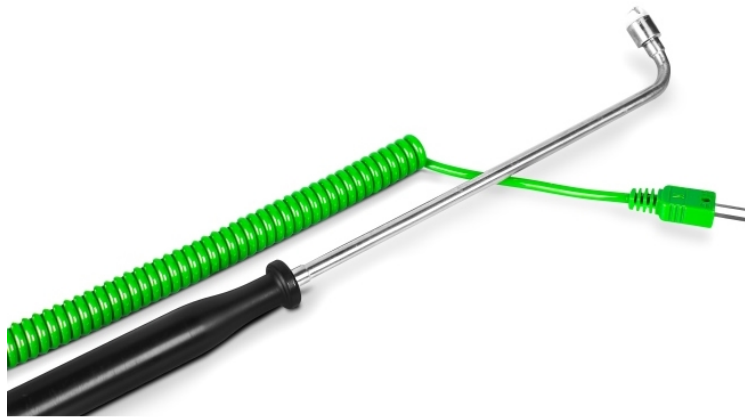

Tipo K IEC Superficie en ngulo recto

Labfacility are the UK's leading manufacturer of Temperature Sensors, Thermocouple Connectors and associated Temperature Instrumentation and stockings of Thermocouple Cables. The Company has been trading since 1971 and is ISO9001 accredited.

Funda de acero inoxidable con mango moldeado y 2 metros de cable de extensin enrollado terminado en un tapn de termopar en miniatura.

Specifications

Product Code	XE-3819-001
General Description	Surface temperature fast response thermocouple
Sensor Type	Right angled Probe
Thermocouple Type	K
Calibration	IEC
Cable Length	2m
Cable Termination	Fitted Plug
Max. Temperature	+900°C
Dimensions	Probe O12mm Tip x 40mm Hot Leg and O6mm x 180mm Cold Leg. Coiled element diameter 7mm
Tip	Ceramic Tip, Coiled Element