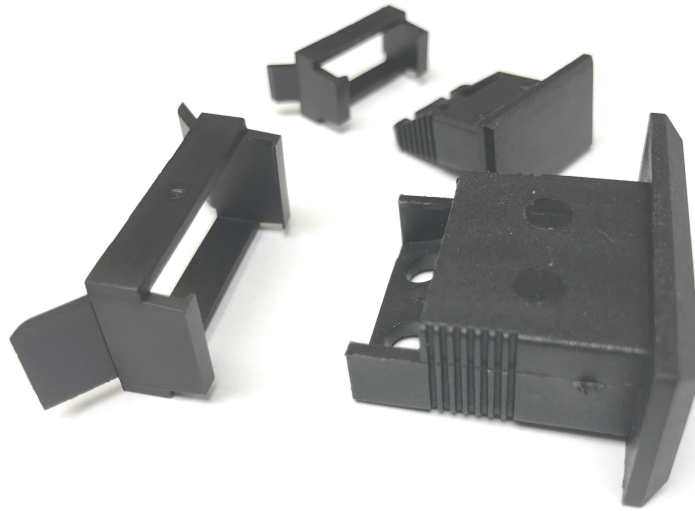

Zcalos de obturacin de paneles

Labfacility are the UK's leading manufacturer of Temperature Sensors, Thermocouple Connectors and associated Temperature Instrumentation and stockings of Thermocouple Cables. The Company has been trading since 1971 and is ISO9001 accredited.

Se utiliza para borrar el recorte de panel no utilizado, disponible para paneles en miniatura que utilizan zcalos de panel de estilo (FF).

Specifications

General Description	Used for blanking off unused panel cut-outs
Connector Type	FF
Colour	Black
Sizes	Miniature