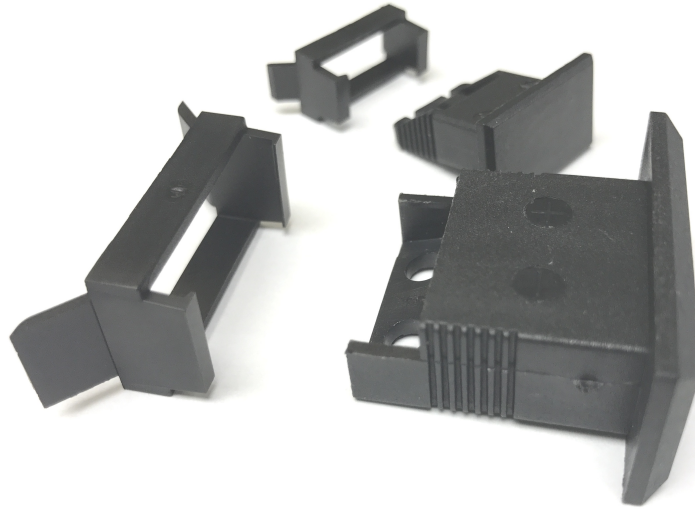

Zcalos de obturacin de paneles

Labfacility are the UK's leading manufacturer of Temperature Sensors, Thermocouple Connectors and associated Temperature Instrumentation and stockings of Thermocouple Cables. The Company has been trading since 1971 and is ISO9001 accredited.

Se utiliza para borrar el recorte de panel no utilizado, disponible para paneles en miniatura que utilizan zcalos de panel de estilo (FF).

Specifications

General Description	Used for blanking off unused panel cut-outs
Connector Type	FF
Colour	Black
Sizes	Miniature