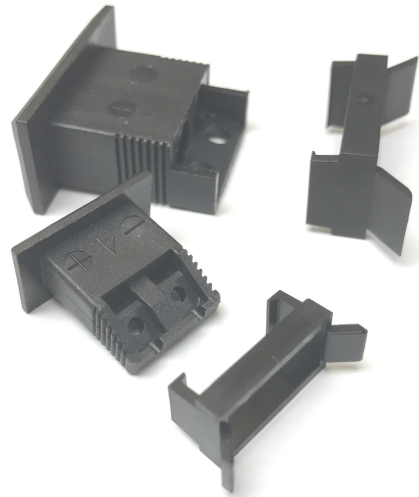

Zcalos de obturacin de paneles

Labfacility are the UK's leading manufacturer of Temperature Sensors, Thermocouple Connectors and associated Temperature Instrumentation and stockings of Thermocouple Cables. The Company has been trading since 1971 and is ISO9001 accredited.

Se utiliza para borrar el recorte de panel no utilizado, disponible para paneles en miniatura que utilizan zcalos de panel de estilo (FF).

Specifications

General Description	Used for blanking off unused panel cut-outs
Connector Type	FF
Colour	Black
Sizes	Miniature