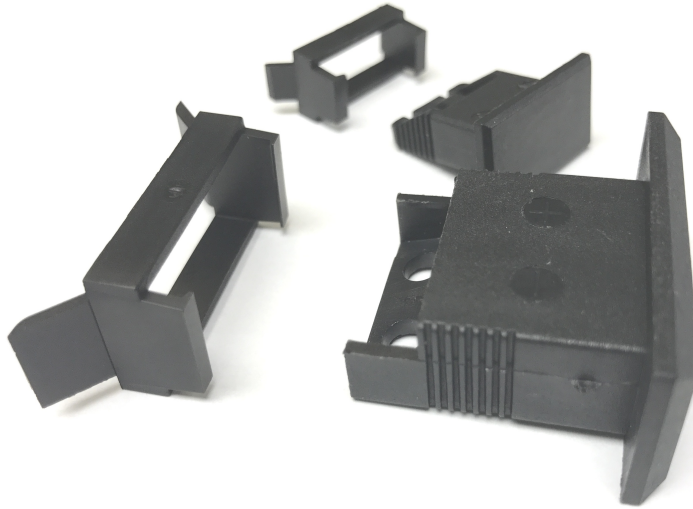

Zcalos de obturacin de paneles

Labfacility are the UK's leading manufacturer of Temperature Sensors, Thermocouple Connectors and associated Temperature Instrumentation and stockings of Thermocouple Cables. The Company has been trading since 1971 and is ISO9001 accredited.

Se utiliza para borrar el recorte de panel no utilizado, disponible para paneles en miniatura que utilizan zcalos de panel de estilo (FF).

Specifications

General Description	Used for blanking off unused panel cut-outs
Connector Type	FF
Colour	Black
Sizes	Miniature