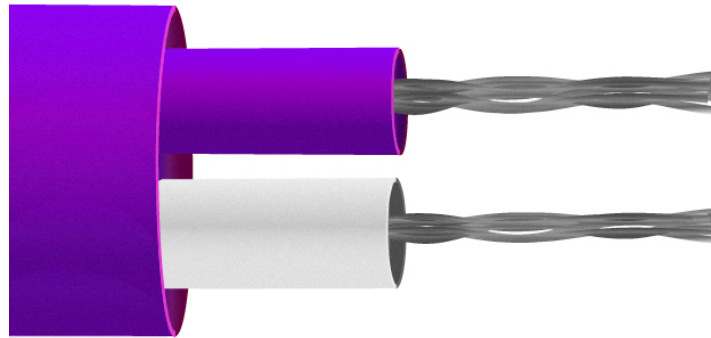

## Tipo E PFA aislado por plano termopar cable / cable (IEC)

Labfacility are the UK's leading manufacturer of Temperature Sensors, Thermocouple Connectors and associated Temperature Instrumentation and stockings of Thermocouple Cables. The Company has been trading since 1971 and is ISO9001 accredited.

**Tipo E PFA aislado par plano termopar cable / cable (IEC)**

PFA Teflón® par plano aislado. PFA Teflón® tiene una buena resistencia mecánica y flexibilidad, resistente a aceites, ácidos y otros fluidos adversos, gases, vapor y presión.

**Especificaciones**
**Specifications**

<b>General Description</b>	Resistant to oils, acids other adverse agents and fluids. Good mechanical strength and flexibility. PTFE better for steam/elevated pressure environments.
<b>Cable Length</b>	10m, 25m, 50m, 100m, 200m
<b>Cable Type</b>	Single pair of PFA insulated conductors, laid flat with PFA jacket
<b>Core / Strands</b>	7/0.2mm
<b>Conductor Cross Section 7/0.2 (mm<sup>2</sup>)</b>	0.219
<b>Outer Colour</b>	Purple
<b>+ Colour</b>	Purple
<b>- Colour</b>	White
<b>Drain Wire</b>	No
<b>Insulation Material</b>	PFA Insulated
<b>Loop Resistance 7/0.2 (Ohms per combined metre)</b>	5.3
<b>Max. Temperature</b>	+260°C
<b>Min. Temperature</b>	-75°C
<b>+ Conductor</b>	Nickel Chromium