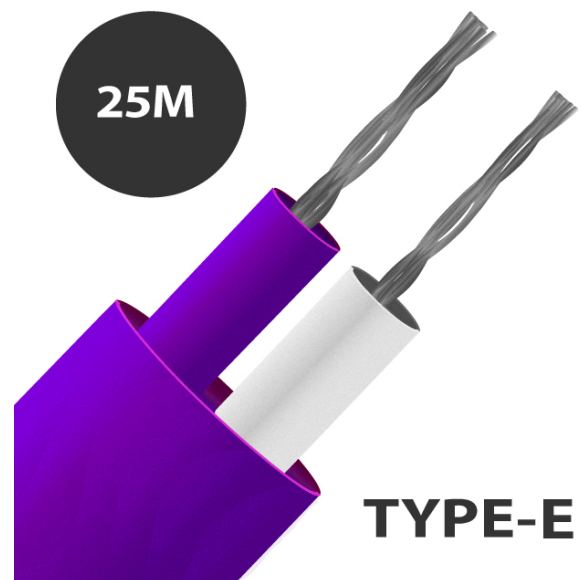

Tipo E PFA aislado por plano termopar cable / cable (IEC)

Labfacility are the UK's leading manufacturer of Temperature Sensors, Thermocouple Connectors and associated Temperature Instrumentation and stockings of Thermocouple Cables. The Company has been trading since 1971 and is ISO9001 accredited.

Tipo E PFA aislado par plano termopar cable / cable (IEC)

PFA Teflón® par plano aislado. PFA Teflón® tiene una buena resistencia mecánica y flexibilidad, resistente a aceites, ácidos y otros fluidos adversos, gases, vapor y presión.

Especificaciones
Specifications

General Description	Resistant to oils, acids other adverse agents and fluids. Good mechanical strength and flexibility. PTFE better for steam/elevated pressure environments.
Cable Length	10m, 25m, 50m, 100m, 200m
Cable Type	Single pair of PFA insulated conductors, laid flat with PFA jacket
Core / Strands	7/0.2mm
Conductor Cross Section 7/0.2 (mm²)	0.219
Outer Colour	Purple
+ Colour	Purple
- Colour	White
Drain Wire	No
Insulation Material	PFA Insulated
Loop Resistance 7/0.2 (Ohms per combined metre)	5.3
Max. Temperature	+260°C
Min. Temperature	-75°C
+ Conductor	Nickel Chromium