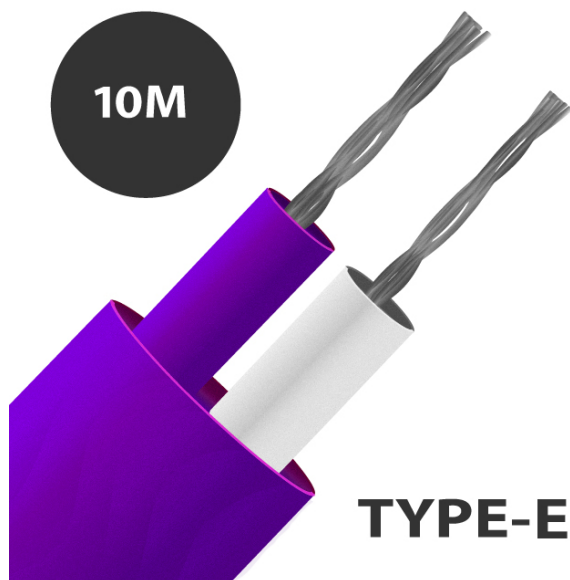

## Tipo E PFA aislado por plano termopar cable / cable (IEC)

Labfacility are the UK's leading manufacturer of Temperature Sensors, Thermocouple Connectors and associated Temperature Instrumentation and stockings of Thermocouple Cables. The Company has been trading since 1971 and is ISO9001 accredited.

**Tipo E PFA aislado par plano termopar cable / cable (IEC)**

PFA Teflón® par plano aislado. PFA Teflón® tiene una buena resistencia mecánica y flexibilidad, resistente a aceites, ácidos y otros fluidos adversos, gases, vapor y presión.

**Especificaciones**
**Specifications**

<b>General Description</b>	Resistant to oils, acids other adverse agents and fluids. Good mechanical strength and flexibility. PTFE better for steam/elevated pressure environments.
<b>Cable Length</b>	10m, 25m, 50m, 100m, 200m
<b>Cable Type</b>	Single pair of PFA insulated conductors, laid flat with PFA jacket
<b>Core / Strands</b>	7/0.2mm
<b>Conductor Cross Section 7/0.2 (mm<sup>2</sup>)</b>	0.219
<b>Outer Colour</b>	Purple
<b>+ Colour</b>	Purple
<b>- Colour</b>	White
<b>Drain Wire</b>	No
<b>Insulation Material</b>	PFA Insulated
<b>Loop Resistance 7/0.2 (Ohms per combined metre)</b>	5.3
<b>Max. Temperature</b>	+260°C
<b>Min. Temperature</b>	-75°C
<b>+ Conductor</b>	Nickel Chromium