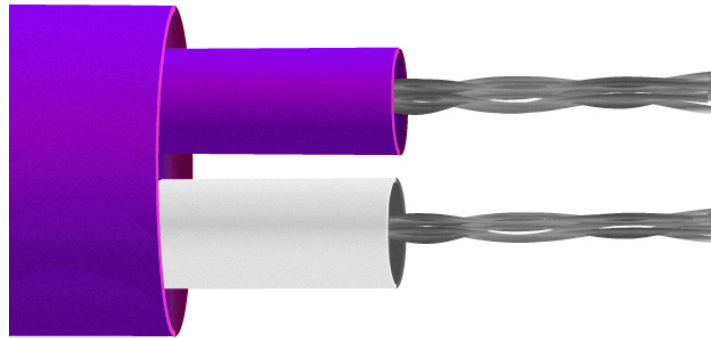

Tipo E PFA aislado por plano termopar cable / cable (IEC)

Labfacility are the UK's leading manufacturer of Temperature Sensors, Thermocouple Connectors and associated Temperature Instrumentation and stockings of Thermocouple Cables. The Company has been trading since 1971 and is ISO9001 accredited.

Tipo E PFA aislado par plano termopar cable / cable (IEC)

PFA Teflón® par plano aislado. PFA Teflón® tiene una buena resistencia mecánica y flexibilidad, resistente a aceites, ácidos y otros fluidos adversos, gases, vapor y presión.

Especificaciones
Specifications

General Description	Resistant to oils, acids other adverse agents and fluids. Good mechanical strength and flexibility. PTFE better for steam/elevated pressure environments.
Cable Length	10m, 25m, 50m, 100m, 200m
Cable Type	Single pair of PFA insulated conductors, laid flat with PFA jacket
Core / Strands	7/0.2mm
Conductor Cross Section 7/0.2 (mm²)	0.219
Outer Colour	Purple
+ Colour	Purple
- Colour	White
Drain Wire	No
Insulation Material	PFA Insulated
Loop Resistance 7/0.2 (Ohms per combined metre)	5.3
Max. Temperature	+260°C
Min. Temperature	-75°C
+ Conductor	Nickel Chromium