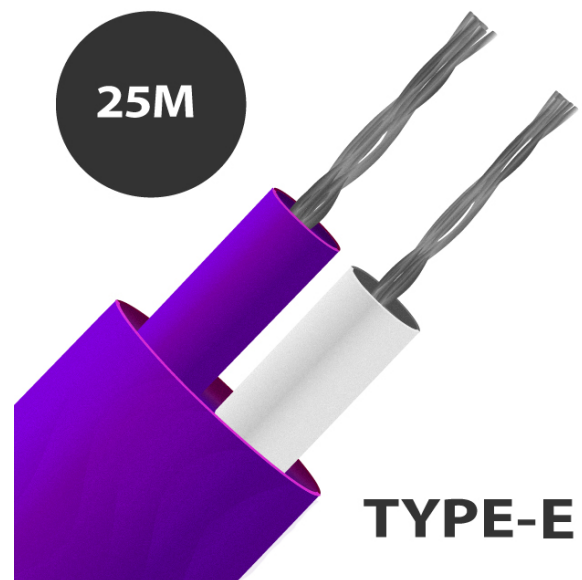

## Tipo E PFA aislado por plano termopar cable / cable (IEC)

Labfacility are the UK's leading manufacturer of Temperature Sensors, Thermocouple Connectors and associated Temperature Instrumentation and stockings of Thermocouple Cables. The Company has been trading since 1971 and is ISO9001 accredited.

**Tipo E PFA aislado par plano termopar cable / cable (IEC)**

PFA Teflón® par plano aislado. PFA Teflón® tiene una buena resistencia mecánica y flexibilidad, resistente a aceites, ácidos y otros fluidos adversos, gases, vapor y presión.

**Especificaciones**
**Specifications**

<b>General Description</b>	Resistant to oils, acids other adverse agents and fluids. Good mechanical strength and flexibility. PTFE better for steam/elevated pressure environments.
<b>Cable Length</b>	10m, 25m, 50m, 100m, 200m
<b>Cable Type</b>	Single pair of PFA insulated conductors, laid flat with PFA jacket
<b>Core / Strands</b>	7/0.2mm
<b>Conductor Cross Section 7/0.2 (mm<sup>2</sup>)</b>	0.219
<b>Outer Colour</b>	Purple
<b>+ Colour</b>	Purple
<b>- Colour</b>	White
<b>Drain Wire</b>	No
<b>Insulation Material</b>	PFA Insulated
<b>Loop Resistance 7/0.2 (Ohms per combined metre)</b>	5.3
<b>Max. Temperature</b>	+260°C
<b>Min. Temperature</b>	-75°C
<b>+ Conductor</b>	Nickel Chromium

<b>- Conductor</b>	Constantan
<b>Screen</b>	No
<b>Standards Met</b>	Colour code (cores & jacket) to IEC-584-3
<b>Thermocouple Type</b>	E
<b>Tolerance</b>	Class 1