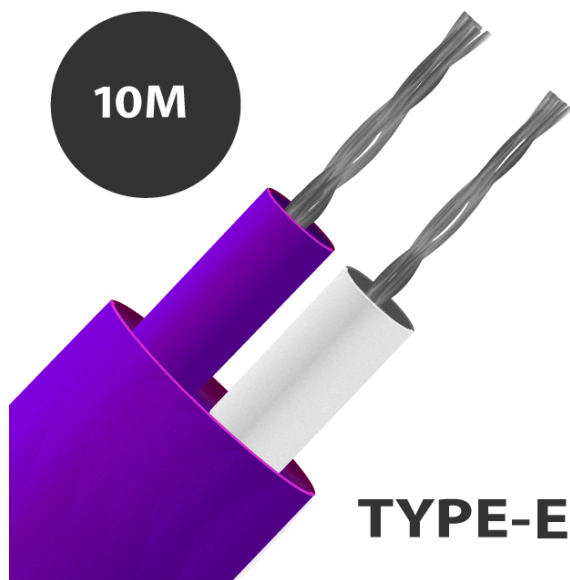

Tipo E PFA aislado por plano termopar cable / cable (IEC)

Labfacility are the UK's leading manufacturer of Temperature Sensors, Thermocouple Connectors and associated Temperature Instrumentation and stockings of Thermocouple Cables. The Company has been trading since 1971 and is ISO9001 accredited.

Tipo E PFA aislado par plano termopar cable / cable (IEC)

PFA Teflón® par plano aislado. PFA Teflón® tiene una buena resistencia mecánica y flexibilidad, resistente a aceites, ácidos y otros fluidos adversos, gases, vapor y presión.

Especificaciones
Specifications

General Description	Resistant to oils, acids other adverse agents and fluids. Good mechanical strength and flexibility. PTFE better for steam/elevated pressure environments.
Cable Length	10m, 25m, 50m, 100m, 200m
Cable Type	Single pair of PFA insulated conductors, laid flat with PFA jacket
Core / Strands	7/0.2mm
Conductor Cross Section 7/0.2 (mm²)	0.219
Outer Colour	Purple
+ Colour	Purple
- Colour	White
Drain Wire	No
Insulation Material	PFA Insulated
Loop Resistance 7/0.2 (Ohms per combined metre)	5.3
Max. Temperature	+260°C
Min. Temperature	-75°C
+ Conductor	Nickel Chromium