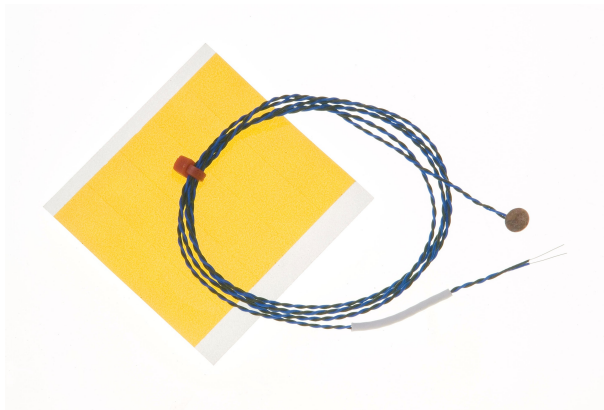

Termopar de disco de alambre fino IEC, PTFE con enchufe en miniatura - Tipo K,J

Labfacility are the UK's leading manufacturer of Temperature Sensors, Thermocouple Connectors and associated Temperature Instrumentation and stockings of Thermocouple Cables. The Company has been trading since 1971 and is ISO9001 accredited.

Tiras adhesivas kapton de alta temperatura (13x18mm x 5) para una fijación rápida y fácil a la superficie/proceso. Disco de cobre de 6,35 mm de diámetro x 0,3 mm de grosor.

Specifications

General Description	Exposed junction thermocouple with Copper Disc brazed at tip
Sensor Type	Copper disc
Thermocouple Type	Type 'K' or 'J' IEC, Type 'K' BS
Thermocouple Junction	Grounded measuring junction
Cable Length	1 or 2 metre
Cable Type	1/0.2mm PTFE insulated twisted wire
Termination Type	Miniature flat pin plug, colour coded in accordance IEC 584