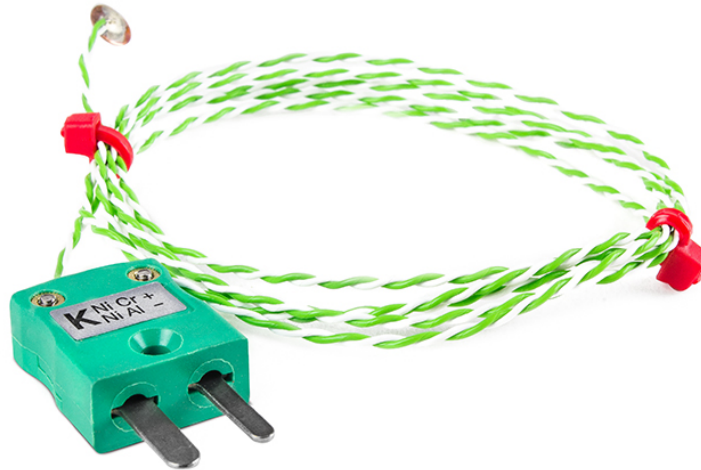

Termopar de disco de alambre fino IEC, PTFE con enchufe en miniatura - Tipo K,J

Labfacility are the UK's leading manufacturer of Temperature Sensors, Thermocouple Connectors and associated Temperature Instrumentation and stockings of Thermocouple Cables. The Company has been trading since 1971 and is ISO9001 accredited.

Tiras adhesivas kapton de alta temperatura (13x18mm x 5) para una fijación rápida y fácil a la superficie/proceso. Disco de cobre de 6,35 mm de diámetro x 0,3 mm de grosor.

Specifications

General Description	Exposed junction thermocouple with Copper Disc brazed at tip
Sensor Type	Copper disc
Thermocouple Type	Type 'K' or 'J' IEC, Type 'K' BS
Thermocouple Junction	Grounded measuring junction
Cable Length	1 or 2 metre
Cable Type	1/0.2mm PTFE insulated twisted wire
Termination Type	Miniature flat pin plug, colour coded in accordance IEC 584