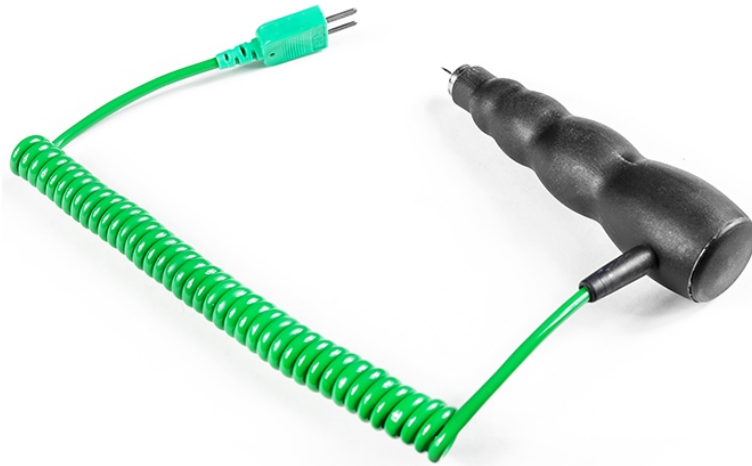

Sonda de temperatura fija de los neumticos de competicin

Labfacility are the UK's leading manufacturer of Temperature Sensors, Thermocouple Connectors and associated Temperature Instrumentation and stockings of Thermocouple Cables. The Company has been trading since 1971 and is ISO9001 accredited.

Specifications

Product Code	XE-3891-001
General Description	Can be used with any digital thermometer with a type k mini input socket
Sensor Type	Fast response fixed racing tyre probe with a max depth of six millimetres
Thermocouple Type	K
Calibration	IEC
Probe Length	max depth of 6mm
Cable Length	1m
Cable Termination	Miniature Plug
Max. Temperature	+250°C
Min. Temperature	-50°C
Features #1	Junction Type: Grounded