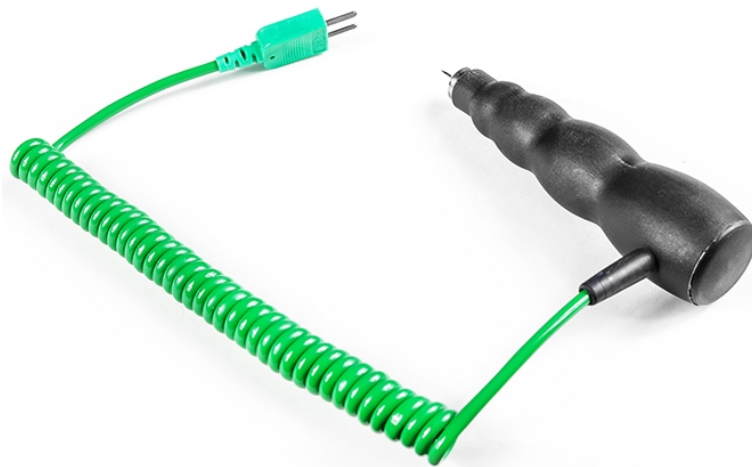

Sonda de temperatura fija de los neumticos de competicin

Labfacility are the UK's leading manufacturer of Temperature Sensors, Thermocouple Connectors and associated Temperature Instrumentation and stockings of Thermocouple Cables. The Company has been trading since 1971 and is ISO9001 accredited.

Specifications

Product Code	XE-3891-001
General Description	Can be used with any digital thermometer with a type k mini input socket
Sensor Type	Fast response fixed racing tyre probe with a max depth of six millimetres
Thermocouple Type	K
Calibration	IEC
Probe Length	max depth of 6mm
Cable Length	1m
Cable Termination	Miniature Plug
Max. Temperature	+250°C
Min. Temperature	-50°C
Features #1	Junction Type: Grounded