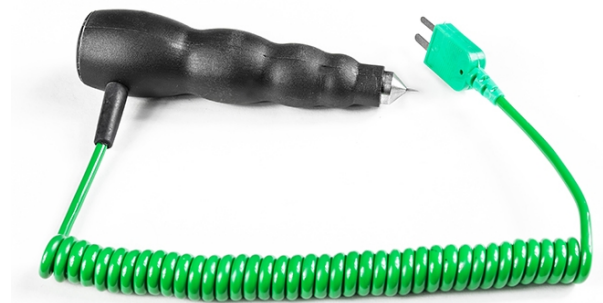

Sonda de temperatura fija de los neumticos de competicin

Labfacility are the UK's leading manufacturer of Temperature Sensors, Thermocouple Connectors and associated Temperature Instrumentation and stockings of Thermocouple Cables. The Company has been trading since 1971 and is ISO9001 accredited.

Specifications

Product Code	XE-3891-001
General Description	Can be used with any digital thermometer with a type k mini input socket
Sensor Type	Fast response fixed racing tyre probe with a max depth of six millimetres
Thermocouple Type	K
Calibration	IEC
Probe Length	max depth of 6mm
Cable Length	1m
Cable Termination	Miniature Plug
Max. Temperature	+250°C
Min. Temperature	-50°C
Features #1	Junction Type: Grounded