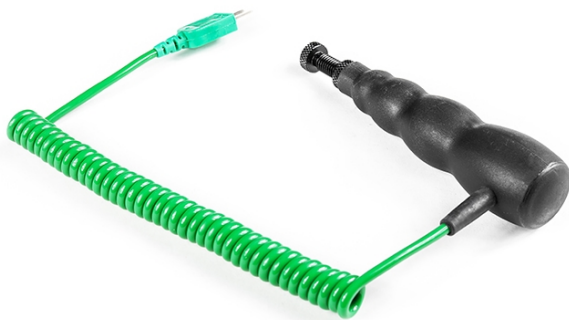

Sonda de temperatura de neumático de carreras ajustable

Labfacility are the UK's leading manufacturer of Temperature Sensors, Thermocouple Connectors and associated Temperature Instrumentation and stockings of Thermocouple Cables. The Company has been trading since 1971 and is ISO9001 accredited.

Specifications

Product Code	XE-3892-001
General Description	This very fast response racing tyre probe has a manual depth adjustment from 1 mm to 15 mm
Sensor Type	Can be used with any type K digital thermometer with a mini input socket.
Thermocouple Type	K
Probe Diameter	1.1mm
Probe Length	manual depth adjustment from 1 mm to 15 mm
Cable Length	1m
Cable Termination	Miniature Plug
Max. Temperature	+250°C
Min. Temperature	-50°C
Features #1	Junction Type: Grounded