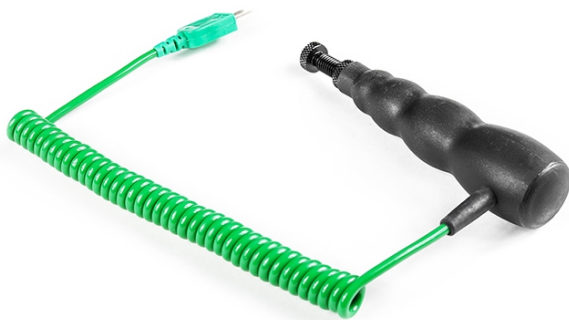

## Sonda de temperatura de neumático de carreras ajustable

Labfacility are the UK's leading manufacturer of Temperature Sensors, Thermocouple Connectors and associated Temperature Instrumentation and stockings of Thermocouple Cables. The Company has been trading since 1971 and is ISO9001 accredited.

## Specifications

<b>Product Code</b>	XE-3892-001
<b>General Description</b>	This very fast response racing tyre probe has a manual depth adjustment from 1 mm to 15 mm
<b>Sensor Type</b>	Can be used with any type K digital thermometer with a mini input socket.
<b>Thermocouple Type</b>	K
<b>Probe Diameter</b>	1.1mm
<b>Probe Length</b>	manual depth adjustment from 1 mm to 15 mm
<b>Cable Length</b>	1m
<b>Cable Termination</b>	Miniature Plug
<b>Max. Temperature</b>	+250°C
<b>Min. Temperature</b>	-50°C
<b>Features #1</b>	Junction Type: Grounded