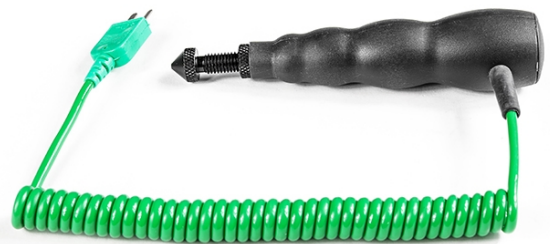

Sonda de temperatura de neumático de carreras ajustable

Labfacility are the UK's leading manufacturer of Temperature Sensors, Thermocouple Connectors and associated Temperature Instrumentation and stockings of Thermocouple Cables. The Company has been trading since 1971 and is ISO9001 accredited.

Specifications

Product Code	XE-3892-001
General Description	This very fast response racing tyre probe has a manual depth adjustment from 1 mm to 15 mm
Sensor Type	Can be used with any type K digital thermometer with a mini input socket.
Thermocouple Type	K
Probe Diameter	1.1mm
Probe Length	manual depth adjustment from 1 mm to 15 mm
Cable Length	1m
Cable Termination	Miniature Plug
Max. Temperature	+250°C
Min. Temperature	-50°C
Features #1	Junction Type: Grounded