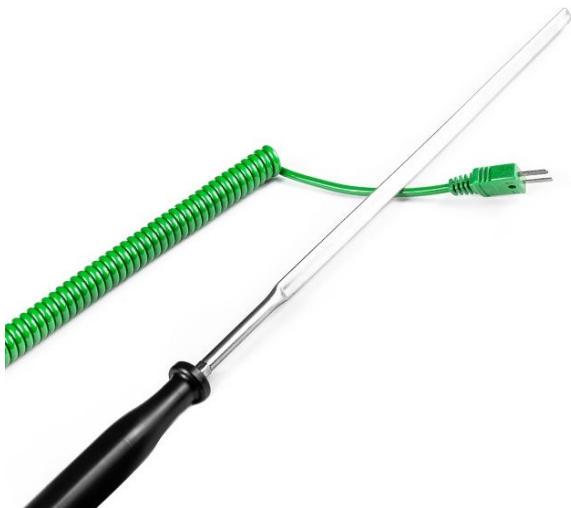

## Sonda de mano entre paquetes / alimentos plana - Tipo K IEC 4.0mm x 140mm

Labfacility are the UK's leading manufacturer of Temperature Sensors, Thermocouple Connectors and associated Temperature Instrumentation and stockings of Thermocouple Cables. The Company has been trading since 1971 and is ISO9001 accredited.

Mango redondo estilo Mano sujeta entre las sondas del paquete - Tipo K IEC 4.0mm x 140mm

## Specifications

<b>Product Code</b>	XE-3848-001
<b>General Description</b>	Hand Held Between Pack/Flat Food Probe
<b>Thermocouple Type</b>	K IEC
<b>Thermocouple Junction</b>	Single element, grounded junction offering fast response.
<b>Probe Diameter</b>	4.0mm
<b>Probe Length</b>	140mm approximately below the handle
<b>Cable Length</b>	2 metre (extended)
<b>Cable Type</b>	Polyurethane
<b>Cable Termination</b>	Moulded on miniature plug
<b>Max. Temperature</b>	+260°C
<b>Min. Temperature</b>	-50°C
<b>Standards Met</b>	IEC 584