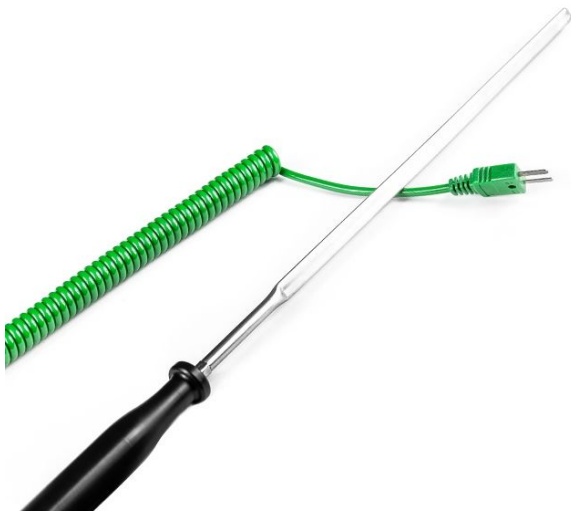

Sonda de mano entre paquetes / alimentos plana - Tipo K IEC 4.0mm x 140mm

Labfacility are the UK's leading manufacturer of Temperature Sensors, Thermocouple Connectors and associated Temperature Instrumentation and stockings of Thermocouple Cables. The Company has been trading since 1971 and is ISO9001 accredited.

Mango redondo estilo Mano sujeta entre las sondas del paquete - Tipo K IEC 4.0mm x 140mm

Specifications

Product Code	XE-3848-001
General Description	Hand Held Between Pack/Flat Food Probe
Thermocouple Type	K IEC
Thermocouple Junction	Single element, grounded junction offering fast response.
Probe Diameter	4.0mm
Probe Length	140mm approximately below the handle
Cable Length	2 metre (extended)
Cable Type	Polyurethane
Cable Termination	Moulded on miniature plug
Max. Temperature	+260°C
Min. Temperature	-50°C
Standards Met	IEC 584