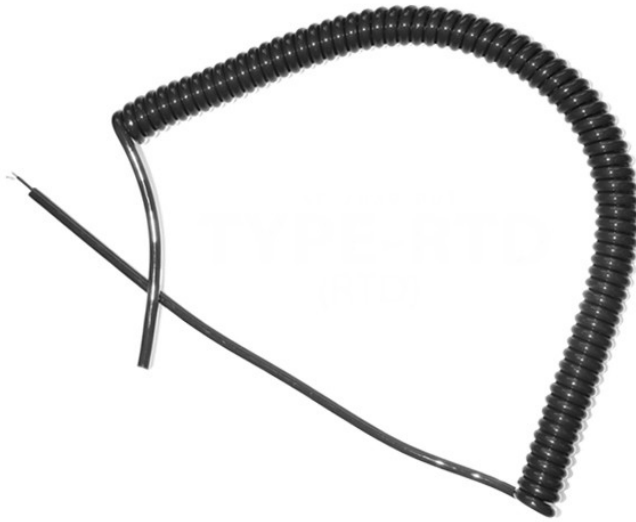

RTD Plomo Rizado Rizado

Labfacility are the UK's leading manufacturer of Temperature Sensors, Thermocouple Connectors and associated Temperature Instrumentation and stockings of Thermocouple Cables. The Company has been trading since 1971 and is ISO9001 accredited.

Specifications

General Description	RTD Retractable Curly Lead
Cable Length	2 or 5m (when fully extended)
Cable Type	RTD
Core / Strands	2 or 4 strand available
Colour	Black
Insulation Material	Polyurethane outer
Termination Type	Terminated with bare tails