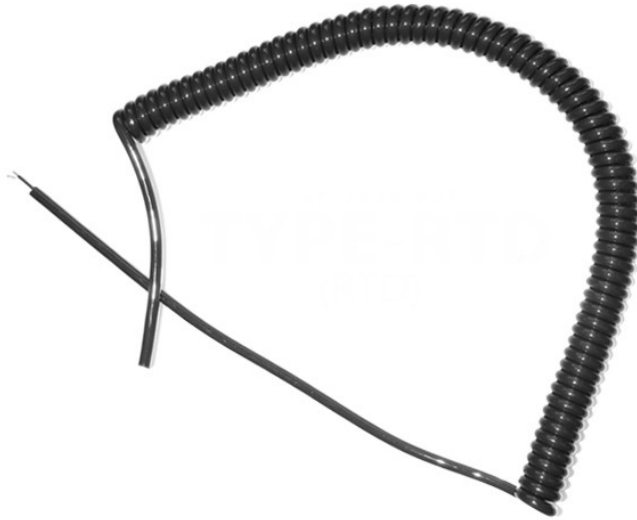

## RTD Plomo Rizado Rizado

Labfacility are the UK's leading manufacturer of Temperature Sensors, Thermocouple Connectors and associated Temperature Instrumentation and stockings of Thermocouple Cables. The Company has been trading since 1971 and is ISO9001 accredited.

## Specifications

<b>General Description</b>	RTD Retractable Curly Lead
<b>Cable Length</b>	2 or 5m (when fully extended)
<b>Cable Type</b>	RTD
<b>Core / Strands</b>	2 or 4 strand available
<b>Colour</b>	Black
<b>Insulation Material</b>	Polyurethane outer
<b>Termination Type</b>	Terminated with bare tails