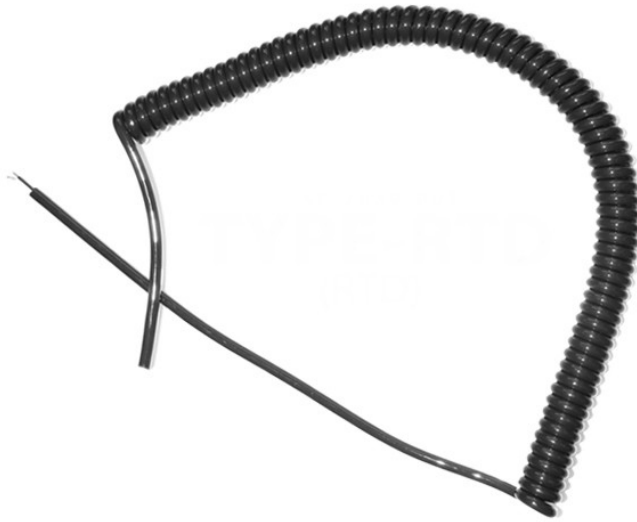

RTD Plomo Rizado Rizado

Labfacility are the UK's leading manufacturer of Temperature Sensors, Thermocouple Connectors and associated Temperature Instrumentation and stockings of Thermocouple Cables. The Company has been trading since 1971 and is ISO9001 accredited.

Specifications

General Description	RTD Retractable Curly Lead
Cable Length	2 or 5m (when fully extended)
Cable Type	RTD
Core / Strands	2 or 4 strand available
Colour	Black
Insulation Material	Polyurethane outer
Termination Type	Terminated with bare tails