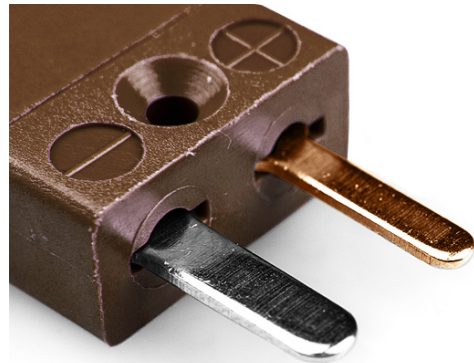

Enchufe conector de termopar miniatura IM-T-M Tipo T IEC

Miniature in-line Plug
(dimensions in mm)

Labfacility are the UK's leading manufacturer of Temperature Sensors, Thermocouple Connectors and associated Temperature Instrumentation and stockings of Thermocouple Cables. The Company has been trading since 1971 and is ISO9001 accredited.

Enchufe conector de termopar miniatura IM-T-M Tipo T IEC

Con pines planos para adaptarse al tipo de termopar e ideales para uso general, todos los contactos estn polarizados para garantizar una conexin correcta. Estos conectores aceptarn cables de termopar de hasta 4 mm de dimetro.

Caractersticas tcnicas**Specifications**

Product Code	XE-1190-001
General Description	Ideal for general purpose use. Contacts are polarised to ensure correct connection.
Thermocouple Type	T IEC
Connector Type	Plug
Connector Size	Miniature
Colour	Brown
Max. Temperature	220°C
Pins	Flat Pins
+Positive Contact	Copper
-Negative Contact	Copper Nickel
Standards Met	BS EN 50212:1997. RoHS