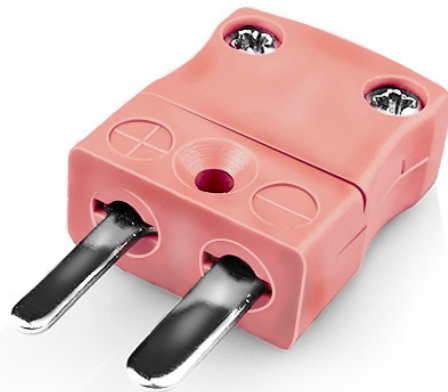

Enchufe conector de termopar miniatura IM-N-M Tipo N IEC

Miniature in-line Plug
(dimensions in mm)

Labfacility are the UK's leading manufacturer of Temperature Sensors, Thermocouple Connectors and associated Temperature Instrumentation and stockings of Thermocouple Cables. The Company has been trading since 1971 and is ISO9001 accredited.

Enchufe conector de termopar miniatura IM-N-M Tipo N IEC

Con pines planos para adaptarse al tipo de termopar e ideales para uso general, todos los contactos estn polarizados para garantizar una conexin correcta. Estos conectores aceptarn cables de termopar de hasta 4 mm de dimetro.

Caractersticas tcnicas**Specifications**

Product Code	XE-1250-001
General Description	Ideal for general purpose use. Contacts are polarised to ensure correct connection.
Thermocouple Type	N IEC
Connector Type	Plug
Connector Size	Miniature
Colour	Pink
Max. Temperature	220°C
Pins	Flat Pins
+Positive Contact	Nickel / Chromium / Silicon
-Negative Contact	Nickel Silicon
Standards Met	BS EN 50212:1997. RoHS
Series	Miniature Connector