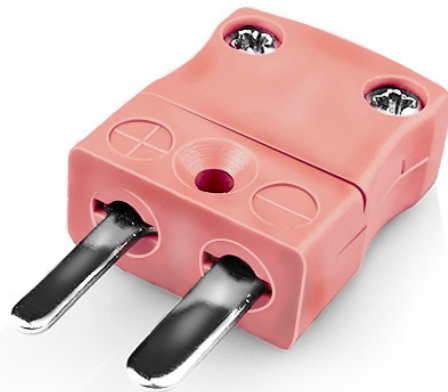

Enchufe conector de termopar miniatura IM-N-M Tipo N IEC

Miniature in-line Plug
(dimensions in mm)

Labfacility are the UK's leading manufacturer of Temperature Sensors, Thermocouple Connectors and associated Temperature Instrumentation and stockings of Thermocouple Cables. The Company has been trading since 1971 and is ISO9001 accredited.

Enchufe conector de termopar miniatura IM-N-M Tipo N IEC

Con pines planos para adaptarse al tipo de termopar e ideales para uso general, todos los contactos estn polarizados para garantizar una conexin correcta. Estos conectores aceptarn cables de termopar de hasta 4 mm de dimetro.

Caractersticas tcnicas**Specifications**

Product Code	XE-1250-001
General Description	Ideal for general purpose use. Contacts are polarised to ensure correct connection.
Thermocouple Type	N IEC
Connector Type	Plug
Connector Size	Miniature
Colour	Pink
Max. Temperature	220°C
Pins	Flat Pins
+Positive Contact	Nickel / Chromium / Silicon
-Negative Contact	Nickel Silicon
Standards Met	BS EN 50212:1997. RoHS