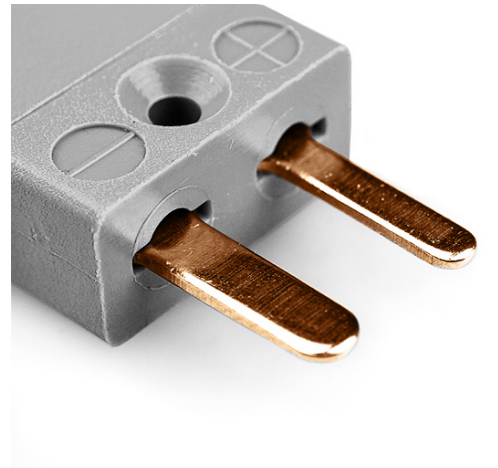

Conector de termopar en miniatura Enchufe IM-B-M Tipo B IEC

Miniature in-line Plug
(dimensions in mm)

Labfacility are the UK's leading manufacturer of Temperature Sensors, Thermocouple Connectors and associated Temperature Instrumentation and stockings of Thermocouple Cables. The Company has been trading since 1971 and is ISO9001 accredited.

Conector de termopar en miniatura Enchufe IM-B-M Tipo B IEC

Con pasadores planos para adaptarse al tipo de termopar e ideal para uso general, todos los contactos están polarizados para garantizar una correcta conexión. Estos conectores aceptarán un cable termopar de hasta 4 mm de diámetro.

Especificaciones**Specifications**

| | |
|----------------------------|---|
| Product Code | XE-1350-001 |
| General Description | Ideal for general purpose use. Contacts are polarised to ensure correct connection. |
| Thermocouple Type | B IEC |
| Connector Type | Plug |
| Connector Size | Miniature |
| Colour | Grey |
| Max. Temperature | 220°C |
| Pins | Flat Pins |
| +Positive Contact | Copper |
| -Negative Contact | Copper |
| Standards Met | BS EN 50212:1997. RoHS |