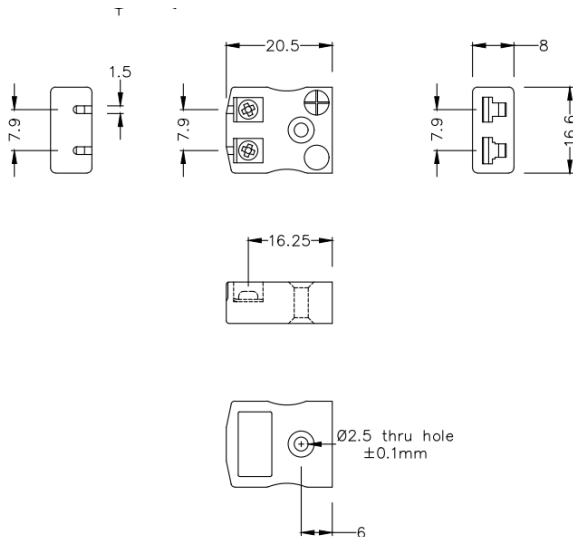

## Conector de termopar de cable rpido en miniatura Socket IM-E-FQ Tipo E IEC

**Miniature in-line Socket - Quick Wire**  
(dimensions in mm)

Labfacility are the UK's leading manufacturer of Temperature Sensors, Thermocouple Connectors and associated Temperature Instrumentation and stockings of Thermocouple Cables. The Company has been trading since 1971 and is ISO9001 accredited.

**Conector de cable rpido en miniatura Termopar Socket IM-E-FQ Tipo E IEC**

Fcil conexin de jab-in, simplemente empuje el alambre y apriete el tornillo. Los contactos estn polarizados para evitar una terminacin incorrecta.

**Caractersticas tcnicas****Specifications**

<b>Product Code</b>	XE-1342-001
<b>General Description</b>	Easy jab-in connection, just push in wire & tighten screw.
<b>Thermocouple Type</b>	E IEC
<b>Connector Type</b>	Quick Wire Socket
<b>Connector Size</b>	Miniature
<b>Colour</b>	Violet
<b>Max. Temperature</b>	220°C
<b>+Positive Contact</b>	Nickel Chromium
<b>-Negative Contact</b>	Copper Nickel
<b>Standards Met</b>	BS EN 50212:1997. RoHS