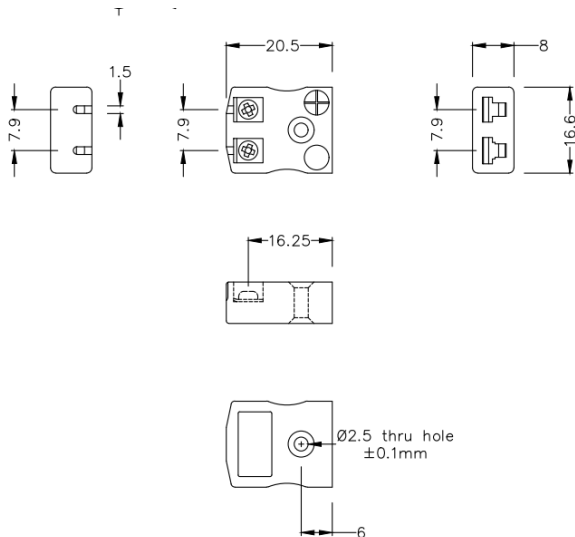

Conector de termopar de cable rpido en miniatura Socket IM-E-FQ Tipo E IEC

Miniature in-line Socket - Quick Wire
(dimensions in mm)

Labfacility are the UK's leading manufacturer of Temperature Sensors, Thermocouple Connectors and associated Temperature Instrumentation and stockings of Thermocouple Cables. The Company has been trading since 1971 and is ISO9001 accredited.

Conector de cable rpido en miniatura Termopar Socket IM-E-FQ Tipo E IEC

Fcil conexin de jab-in, simplemente empuje el alambre y apriete el tornillo. Los contactos estn polarizados para evitar una terminacin incorrecta.

Caractersticas tcnicas**Specifications**

Product Code	XE-1342-001
General Description	Easy jab-in connection, just push in wire & tighten screw.
Thermocouple Type	E IEC
Connector Type	Quick Wire Socket
Connector Size	Miniature
Colour	Violet
Max. Temperature	220°C
+Positive Contact	Nickel Chromium
-Negative Contact	Copper Nickel
Standards Met	BS EN 50212:1997. RoHS