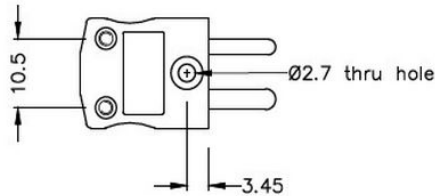

Conector de termopar en miniatura Plug & Socket IM-K-M + F Tipo K IEC

Miniature in-line Plug
(dimensions in mm)

Miniature in-line Socket
(dimensions in mm)

Labfacility are the UK's leading manufacturer of Temperature Sensors, Thermocouple Connectors and associated Temperature Instrumentation and stockings of Thermocouple Cables. The Company has been trading since 1971 and is ISO9001 accredited.

Conector de termopar en miniatura Plug & Socket IM-K-M + F Tipo K IEC

Con pines planos para adaptarse al tipo de termopar e ideales para uso general, todos los contactos estn polarizados para garantizar una conexin correcta. Estos conectores aceptarn cables de termopar de hasta 4 mm de dimetro.

Caractersticas tcnicas**Specifications**

Product Code	XE-1105-001
General Description	Ideal for general purpose use. Contacts are polarised to ensure correct connection
Thermocouple Type	K IEC
Connector Size	Miniature
Connector Type	Plug & Socket
Colour	Green
Max. Temperature	220°C
Pins	Flat Pins
+Positive Contact	Nickel Chromium
-Negative Contact	Nickel Alloy
Standards Met	BS EN 50212:1997. RoHS