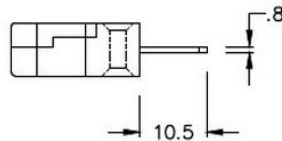

Conector de termopar en miniatura Plug & Socket IM-K-M + F Tipo K IEC

Miniature in-line Plug
(dimensions in mm)

Miniature in-line Socket
(dimensions in mm)

Labfacility are the UK's leading manufacturer of Temperature Sensors, Thermocouple Connectors and associated Temperature Instrumentation and stockings of Thermocouple Cables. The Company has been trading since 1971 and is ISO9001 accredited.

Conector de termopar en miniatura Plug & Socket IM-K-M + F Tipo K IEC

Con pines planos para adaptarse al tipo de termopar e ideales para uso general, todos los contactos estn polarizados para garantizar una conexin correcta. Estos conectores aceptarn cables de termopar de hasta 4 mm de dimetro.

Caractersticas tcnicas**Specifications**

Product Code	XE-1105-001
General Description	Ideal for general purpose use. Contacts are polarised to ensure correct connection
Thermocouple Type	K IEC
Connector Size	Miniature
Connector Type	Plug & Socket
Colour	Green
Max. Temperature	220°C
Pins	Flat Pins
+Positive Contact	Nickel Chromium
-Negative Contact	Nickel Alloy
Standards Met	BS EN 50212:1997. RoHS