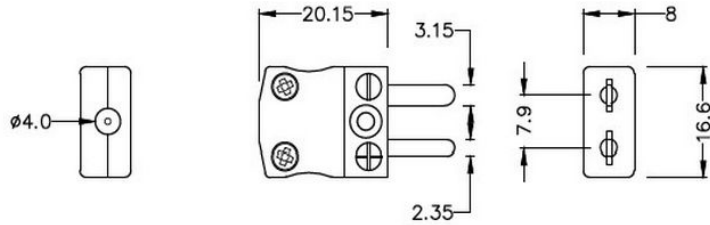

Conector de termopar en miniatura Plug & Socket IM-K-M + F Tipo K IEC

Miniature in-line Plug
(dimensions in mm)

Miniature in-line Socket
(dimensions in mm)

Labfacility are the UK's leading manufacturer of Temperature Sensors, Thermocouple Connectors and associated Temperature Instrumentation and stockings of Thermocouple Cables. The Company has been trading since 1971 and is ISO9001 accredited.

Conector de termopar en miniatura Plug & Socket IM-K-M + F Tipo K IEC

Con pines planos para adaptarse al tipo de termopar e ideales para uso general, todos los contactos estn polarizados para garantizar una conexin correcta. Estos conectores aceptarn cables de termopar de hasta 4 mm de dimetro.

Caractersticas tcnicas**Specifications**

Product Code	XE-1105-001
General Description	Ideal for general purpose use. Contacts are polarised to ensure correct connection
Thermocouple Type	K IEC
Connector Size	Miniature
Connector Type	Plug & Socket
Colour	Green
Max. Temperature	220°C
Pins	Flat Pins
+Positive Contact	Nickel Chromium
-Negative Contact	Nickel Alloy
Standards Met	BS EN 50212:1997. RoHS