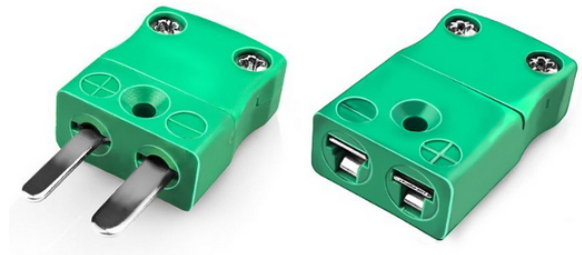

Conector de termopar en miniatura Plug & Socket IM-K-M + F Tipo K IEC

Miniature in-line Plug
(dimensions in mm)

Miniature in-line Socket
(dimensions in mm)

Labfacility are the UK's leading manufacturer of Temperature Sensors, Thermocouple Connectors and associated Temperature Instrumentation and stockings of Thermocouple Cables. The Company has been trading since 1971 and is ISO9001 accredited.

Conector de termopar en miniatura Plug & Socket IM-K-M + F Tipo K IEC

Con pines planos para adaptarse al tipo de termopar e ideales para uso general, todos los contactos estn polarizados para garantizar una conexin correcta. Estos conectores aceptarn cables de termopar de hasta 4 mm de dimetro.

Caractersticas tcnicas**Specifications**

Product Code	XE-1105-001
General Description	Ideal for general purpose use. Contacts are polarised to ensure correct connection
Thermocouple Type	K IEC
Connector Size	Miniature
Connector Type	Plug & Socket
Colour	Green
Max. Temperature	220°C
Pins	Flat Pins
+Positive Contact	Nickel Chromium
-Negative Contact	Nickel Alloy
Standards Met	BS EN 50212:1997. RoHS