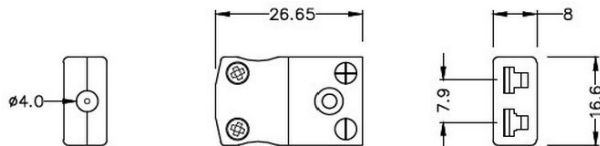

Conector de termopar en miniatura Plug & Socket IM-K-M + F Tipo K IEC

Miniature in-line Plug
(dimensions in mm)

Miniature in-line Socket
(dimensions in mm)

Labfacility are the UK's leading manufacturer of Temperature Sensors, Thermocouple Connectors and associated Temperature Instrumentation and stockings of Thermocouple Cables. The Company has been trading since 1971 and is ISO9001 accredited.

Conector de termopar en miniatura Plug & Socket IM-K-M + F Tipo K IEC

Con pines planos para adaptarse al tipo de termopar e ideales para uso general, todos los contactos estn polarizados para garantizar una conexin correcta. Estos conectores aceptarn cables de termopar de hasta 4 mm de dimetro.

Caractersticas tcnicas**Specifications**

Product Code	XE-1105-001
General Description	Ideal for general purpose use. Contacts are polarised to ensure correct connection
Thermocouple Type	K IEC
Connector Size	Miniature
Connector Type	Plug & Socket
Colour	Green
Max. Temperature	220°C
Pins	Flat Pins
+Positive Contact	Nickel Chromium
-Negative Contact	Nickel Alloy
Standards Met	BS EN 50212:1997. RoHS