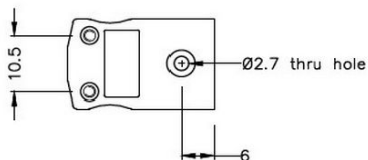

Conector de termopar en miniatura Plug & Socket IM-K-M + F Tipo K IEC

Miniature in-line Plug
(dimensions in mm)

Miniature in-line Socket
(dimensions in mm)

Labfacility are the UK's leading manufacturer of Temperature Sensors, Thermocouple Connectors and associated Temperature Instrumentation and stockings of Thermocouple Cables. The Company has been trading since 1971 and is ISO9001 accredited.

Conector de termopar en miniatura Plug & Socket IM-K-M + F Tipo K IEC

Con pines planos para adaptarse al tipo de termopar e ideales para uso general, todos los contactos estn polarizados para garantizar una conexin correcta. Estos conectores aceptarn cables de termopar de hasta 4 mm de dimetro.

Caractersticas tcnicas**Specifications**

Product Code	XE-1105-001
General Description	Ideal for general purpose use. Contacts are polarised to ensure correct connection
Thermocouple Type	K IEC
Connector Size	Miniature
Connector Type	Plug & Socket
Colour	Green
Max. Temperature	220°C
Pins	Flat Pins
+Positive Contact	Nickel Chromium
-Negative Contact	Nickel Alloy
Standards Met	BS EN 50212:1997. RoHS