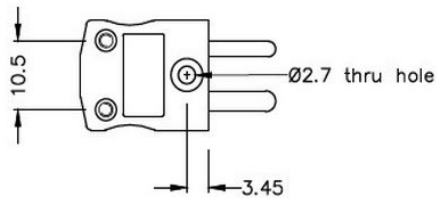

Conector de termopar en miniatura Plug & Socket IM-T-M + F Tipo T IEC

Miniature in-line Plug
(dimensions in mm)

Miniature in-line Socket
(dimensions in mm)

Labfacility are the UK's leading manufacturer of Temperature Sensors, Thermocouple Connectors and associated Temperature Instrumentation and stockings of Thermocouple Cables. The Company has been trading since 1971 and is ISO9001 accredited.

Conector de termopar en miniatura Plug & Socket IM-T-M + F Tipo T IEC

Con pines planos para adaptarse al tipo de termopar e ideales para uso general, todos los contactos estn polarizados para garantizar una conexin correcta. Estos conectores aceptarn cables de termopar de hasta 4 mm de dimetro.

Caractersticas tcnicas**Specifications**

Product Code	XE-1195-001
General Description	Ideal for general purpose use. Contacts are polarised to ensure correct connection
Thermocouple Type	T IEC
Connector Size	Miniature
Connector Type	Plug & Socket
Colour	Brown
Max. Temperature	220°C
Pins	Flat Pins
+Positive Contact	Copper
-Negative Contact	Copper Nickel
Standards Met	BS EN 50212:1997. RoHS