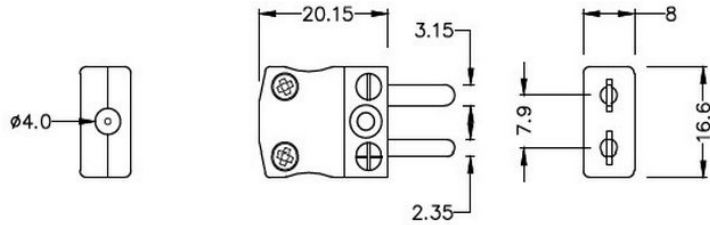

Conector de termopar en miniatura Plug & Socket IM-T-M + F Tipo T IEC

Miniature in-line Plug
(dimensions in mm)

Miniature in-line Socket
(dimensions in mm)

Labfacility are the UK's leading manufacturer of Temperature Sensors, Thermocouple Connectors and associated Temperature Instrumentation and stockings of Thermocouple Cables. The Company has been trading since 1971 and is ISO9001 accredited.

Conector de termopar en miniatura Plug & Socket IM-T-M + F Tipo T IEC

Con pines planos para adaptarse al tipo de termopar e ideales para uso general, todos los contactos estn polarizados para garantizar una conexin correcta. Estos conectores aceptarn cables de termopar de hasta 4 mm de dimetro.

Caractersticas tcnicas**Specifications**

Product Code	XE-1195-001
General Description	Ideal for general purpose use. Contacts are polarised to ensure correct connection
Thermocouple Type	T IEC
Connector Size	Miniature
Connector Type	Plug & Socket
Colour	Brown
Max. Temperature	220°C
Pins	Flat Pins
+Positive Contact	Copper
-Negative Contact	Copper Nickel
Standards Met	BS EN 50212:1997. RoHS