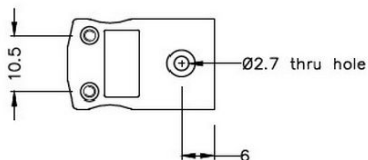

Conector de termopar en miniatura Plug & Socket IM-T-M + F Tipo T IEC

Miniature in-line Plug
(dimensions in mm)

Miniature in-line Socket
(dimensions in mm)

Labfacility are the UK's leading manufacturer of Temperature Sensors, Thermocouple Connectors and associated Temperature Instrumentation and stockings of Thermocouple Cables. The Company has been trading since 1971 and is ISO9001 accredited.

Conector de termopar en miniatura Plug & Socket IM-T-M + F Tipo T IEC

Con pines planos para adaptarse al tipo de termopar e ideales para uso general, todos los contactos estn polarizados para garantizar una conexin correcta. Estos conectores aceptarn cables de termopar de hasta 4 mm de dimetro.

Caractersticas tcnicas**Specifications**

Product Code	XE-1195-001
General Description	Ideal for general purpose use. Contacts are polarised to ensure correct connection
Thermocouple Type	T IEC
Connector Size	Miniature
Connector Type	Plug & Socket
Colour	Brown
Max. Temperature	220°C
Pins	Flat Pins
+Positive Contact	Copper
-Negative Contact	Copper Nickel
Standards Met	BS EN 50212:1997. RoHS