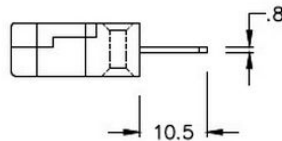

Conector de termopar en miniatura Plug & Socket IM-T-M + F Tipo T IEC

Miniature in-line Plug
(dimensions in mm)

Miniature in-line Socket
(dimensions in mm)

Labfacility are the UK's leading manufacturer of Temperature Sensors, Thermocouple Connectors and associated Temperature Instrumentation and stockings of Thermocouple Cables. The Company has been trading since 1971 and is ISO9001 accredited.

Conector de termopar en miniatura Plug & Socket IM-T-M + F Tipo T IEC

Con pines planos para adaptarse al tipo de termopar e ideales para uso general, todos los contactos estn polarizados para garantizar una conexin correcta. Estos conectores aceptarn cables de termopar de hasta 4 mm de dimetro.

Caractersticas tcnicas**Specifications**

Product Code	XE-1195-001
General Description	Ideal for general purpose use. Contacts are polarised to ensure correct connection
Thermocouple Type	T IEC
Connector Size	Miniature
Connector Type	Plug & Socket
Colour	Brown
Max. Temperature	220°C
Pins	Flat Pins
+Positive Contact	Copper
-Negative Contact	Copper Nickel
Standards Met	BS EN 50212:1997. RoHS