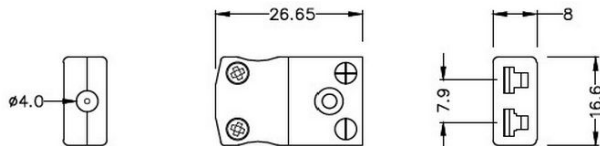

Conector de termopar en miniatura Plug & Socket IM-T-M + F Tipo T IEC

Miniature in-line Plug
(dimensions in mm)

Miniature in-line Socket
(dimensions in mm)

Labfacility are the UK's leading manufacturer of Temperature Sensors, Thermocouple Connectors and associated Temperature Instrumentation and stockings of Thermocouple Cables. The Company has been trading since 1971 and is ISO9001 accredited.

Conector de termopar en miniatura Plug & Socket IM-T-M + F Tipo T IEC

Con pines planos para adaptarse al tipo de termopar e ideales para uso general, todos los contactos estn polarizados para garantizar una conexin correcta. Estos conectores aceptarn cables de termopar de hasta 4 mm de dimetro.

Caractersticas tcnicas**Specifications**

Product Code	XE-1195-001
General Description	Ideal for general purpose use. Contacts are polarised to ensure correct connection
Thermocouple Type	T IEC
Connector Size	Miniature
Connector Type	Plug & Socket
Colour	Brown
Max. Temperature	220°C
Pins	Flat Pins
+Positive Contact	Copper
-Negative Contact	Copper Nickel
Standards Met	BS EN 50212:1997. RoHS