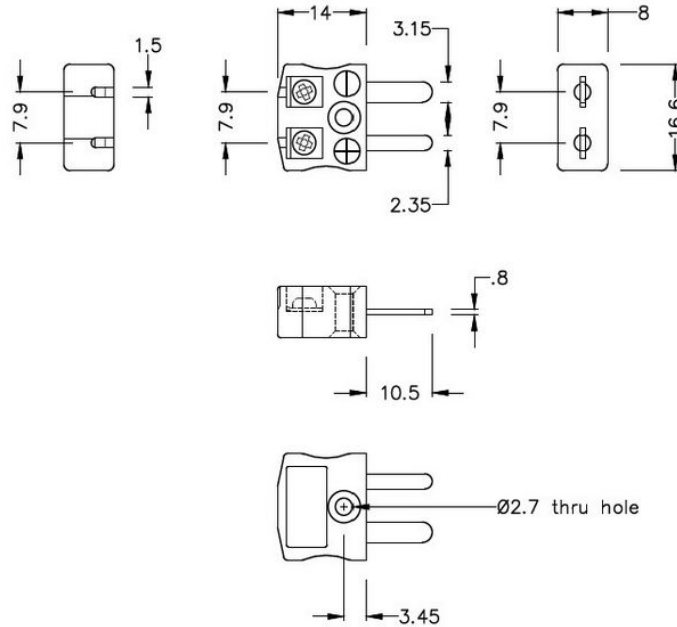

Conector de termopar de cable rpido en miniatura Enchufe y zcalo AM-K-MQ + FQ Tipo K ANSI

Miniature in-line Plug - Quick Wire
(dimensions in mm)

Miniature in-line Socket - Quick Wire
(dimensions in mm)

Labfacility are the UK's leading manufacturer of Temperature Sensors, Thermocouple Connectors and associated Temperature Instrumentation and stockings of Thermocouple Cables. The Company has been trading since 1971 and is ISO9001 accredited.

Conector de termopar en miniatura Enchufe rpido de alambre y zcalo AM-K-MQ + FQ Tipo K ANSI

Conector miniatura con clavijas planas. Fcil conexin de jab-in para una terminacin rpida. Simplemente empuje el alambre y apriete el tornillo.

Caractersticas tcnicas**Specifications**

Product Code	XE-1020-001
General Description	Easy jab-in connection for rapid termination
Thermocouple Type	K ANSI
Connector Size	Miniature
Connector Type	Quick Wire Plug & Socket
Colour	Yellow
Max. Temperature	220°C
Pins	Flat Pins
+Positive Contact	Nickel Chromium
-Negative Contact	Nickel Alloy
Standards Met	BS EN 50212:1997. RoHS