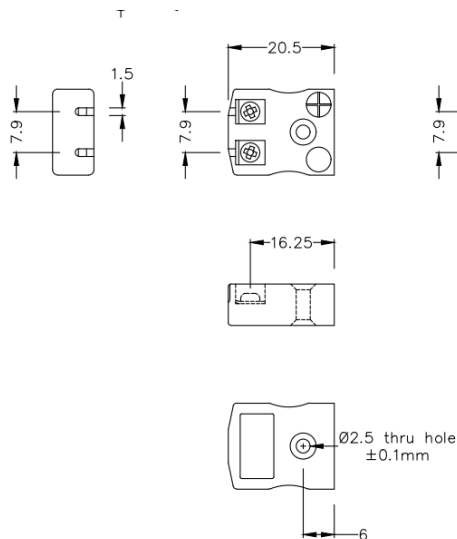

Conector de termopar de cable rpido en miniatura Enchufe y zcalo AM-K-MQ + FQ Tipo K ANSI

Miniature in-line Plug - Quick Wire
(dimensions in mm)

Miniature in-line Socket - Quick Wire
(dimensions in mm)

Labfacility are the UK's leading manufacturer of Temperature Sensors, Thermocouple Connectors and associated Temperature Instrumentation and stockings of Thermocouple Cables. The Company has been trading since 1971 and is ISO9001 accredited.

Conector de termopar en miniatura Enchufe rpido de alambre y zcalo AM-K-MQ + FQ Tipo K ANSI

Conector miniatura con clavijas planas. Fcil conexin de jab-in para una terminacin rpida. Simplemente empuje el alambre y apriete el tornillo.

Caractersticas tcnicas**Specifications**

Product Code	XE-1020-001
General Description	Easy jab-in connection for rapid termination
Thermocouple Type	K ANSI
Connector Size	Miniature
Connector Type	Quick Wire Plug & Socket
Colour	Yellow
Max. Temperature	220°C
Pins	Flat Pins
+Positive Contact	Nickel Chromium
-Negative Contact	Nickel Alloy
Standards Met	BS EN 50212:1997. RoHS