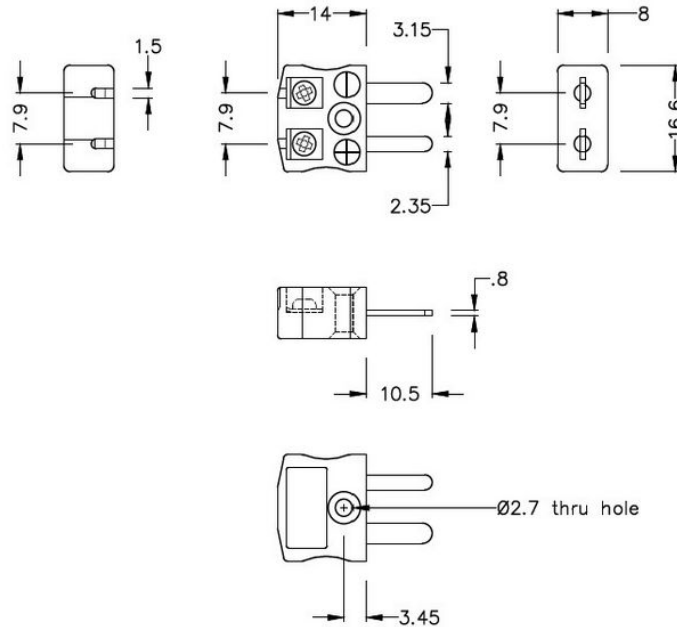

Conector de termopar de cable rpido en miniatura Enchufe y zcalo AM-K-MQ + FQ Tipo K ANSI

Miniature in-line Plug - Quick Wire
(dimensions in mm)

Miniature in-line Socket - Quick Wire
(dimensions in mm)

Labfacility are the UK's leading manufacturer of Temperature Sensors, Thermocouple Connectors and associated Temperature Instrumentation and stockings of Thermocouple Cables. The Company has been trading since 1971 and is ISO9001 accredited.

Conector de termopar en miniatura Enchufe rpido de alambre y zcalo AM-K-MQ + FQ Tipo K ANSI

Conector miniatura con clavijas planas. Fcil conexin de jab-in para una terminacin rpida. Simplemente empuje el alambre y apriete el tornillo.

Caractersticas tcnicas**Specifications**

Product Code	XE-1020-001
General Description	Easy jab-in connection for rapid termination
Thermocouple Type	K ANSI
Connector Size	Miniature
Connector Type	Quick Wire Plug & Socket
Colour	Yellow
Max. Temperature	220°C
Pins	Flat Pins
+Positive Contact	Nickel Chromium
-Negative Contact	Nickel Alloy
Standards Met	BS EN 50212:1997. RoHS
Series	Miniature Connector