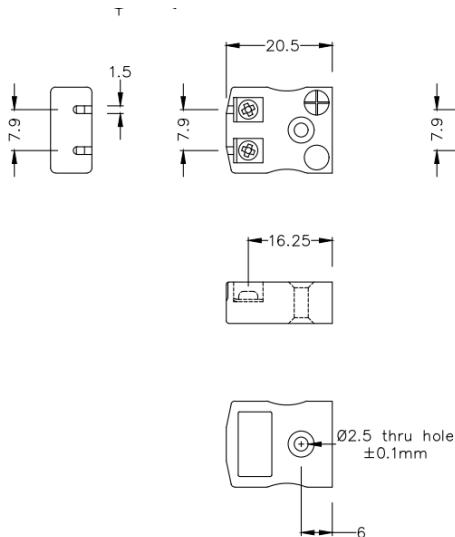

Conector de termopar de cable rpido en miniatura Enchufe y zcalo AM-T-MQ + FQ Tipo T ANSI

Miniature in-line Plug - Quick Wire
(dimensions in mm)

Miniature in-line Socket - Quick Wire
(dimensions in mm)

Labfacility are the UK's leading manufacturer of Temperature Sensors, Thermocouple Connectors and associated Temperature Instrumentation and stockings of Thermocouple Cables. The Company has been trading since 1971 and is ISO9001 accredited.

Conector de termopar en miniatura Enchufe rpido de alambre y zcalo AM-T-MQ + FQ Tipo T ANSI

Conector miniatura con clavijas planas. Fcil conexin de jab-in para una terminacin rpida. Simplemente empuje el alambre y apriete el tornillo.

Caractersticas tcnicas**Specifications**

Product Code	XE-1022-001
General Description	Easy jab-in connection for rapid termination
Thermocouple Type	T ANSI
Connector Size	Miniature
Connector Type	Quick Wire Plug & Socket
Colour	Blue
Max. Temperature	220°C
Pins	Flat Pins
+Positive Contact	Copper
-Negative Contact	Copper Nickel
Standards Met	BS EN 50212:1997. RoHS