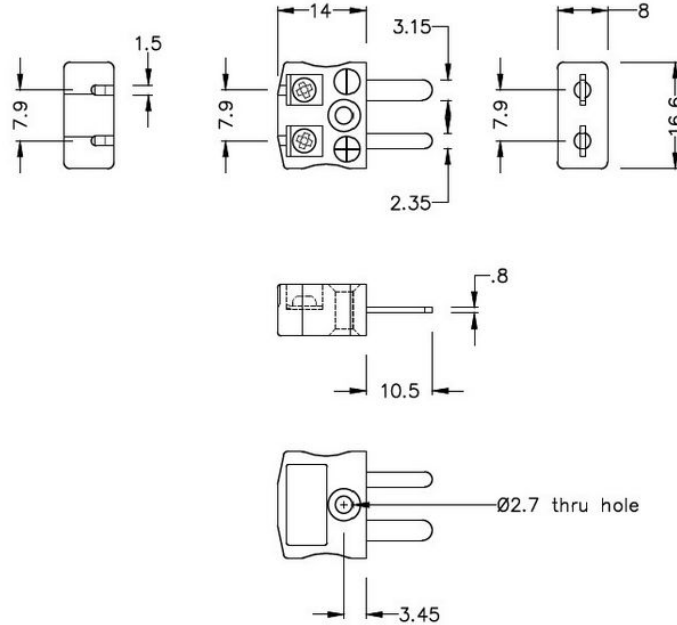

Conector de termopar de cable rpido en miniatura Enchufe y zcalo AM-T-MQ + FQ Tipo T ANSI

Miniature in-line Plug - Quick Wire
(dimensions in mm)

Miniature in-line Socket - Quick Wire
(dimensions in mm)

Labfacility are the UK's leading manufacturer of Temperature Sensors, Thermocouple Connectors and associated Temperature Instrumentation and stockings of Thermocouple Cables. The Company has been trading since 1971 and is ISO9001 accredited.

Conector de termopar en miniatura Enchufe rpido de alambre y zcalo AM-T-MQ + FQ Tipo T ANSI

Conector miniatura con clavijas planas. Fcil conexin de jab-in para una terminacin rpida. Simplemente empuje el alambre y apriete el tornillo.

Caractersticas tcnicas**Specifications**

Product Code	XE-1022-001
General Description	Easy jab-in connection for rapid termination
Thermocouple Type	T ANSI
Connector Size	Miniature
Connector Type	Quick Wire Plug & Socket
Colour	Blue
Max. Temperature	220°C
Pins	Flat Pins
+Positive Contact	Copper
-Negative Contact	Copper Nickel
Standards Met	BS EN 50212:1997. RoHS