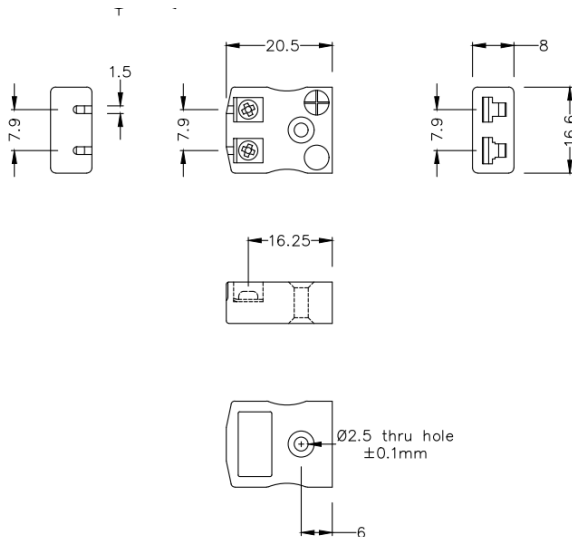

Conector de termopar de cable rpido en miniatura Enchufe y zcalo AM-E-MQ + FQ Tipo E ANSI

Miniature in-line Plug - Quick Wire
(dimensions in mm)

Miniature in-line Socket - Quick Wire
(dimensions in mm)

Labfacility are the UK's leading manufacturer of Temperature Sensors, Thermocouple Connectors and associated Temperature Instrumentation and stockings of Thermocouple Cables. The Company has been trading since 1971 and is ISO9001 accredited.

Conector de termopar en miniatura Enchufe rpido de alambre y zcalo AM-E-MQ + FQ Tipo E ANSI

Conector miniatura con clavijas planas. Fcil conexin de jab-in para una terminacin rpida. Simplemente empuje el alambre y apriete el tornillo.

Caractersticas tcnicas**Specifications**

Product Code	XE-1026-001
General Description	Easy jab-in connection for rapid termination
Thermocouple Type	E ANSI
Connector Size	Miniature
Connector Type	Quick Wire Plug & Socket
Colour	Violet
Max. Temperature	220°C
Pins	Flat Pins
+Positive Contact	Nickel Chromium
-Negative Contact	Copper Nickel
Standards Met	BS EN 50212:1997. RoHS