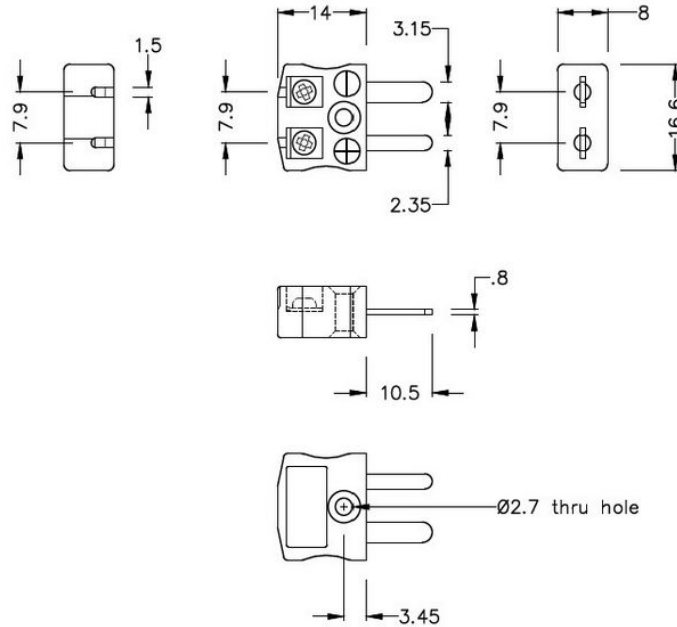

Conector de termopar de cable rpido en miniatura Enchufe y zcalo AM-E-MQ + FQ Tipo E ANSI

Miniature in-line Plug - Quick Wire
(dimensions in mm)

Miniature in-line Socket - Quick Wire
(dimensions in mm)

Labfacility are the UK's leading manufacturer of Temperature Sensors, Thermocouple Connectors and associated Temperature Instrumentation and stockings of Thermocouple Cables. The Company has been trading since 1971 and is ISO9001 accredited.

Conector de termopar en miniatura Enchufe rpido de alambre y zcalo AM-E-MQ + FQ Tipo E ANSI

Conector miniatura con clavijas planas. Fcil conexin de jab-in para una terminacin rpida. Simplemente empuje el alambre y apriete el tornillo.

Caractersticas tcnicas**Specifications**

Product Code	XE-1026-001
General Description	Easy jab-in connection for rapid termination
Thermocouple Type	E ANSI
Connector Size	Miniature
Connector Type	Quick Wire Plug & Socket
Colour	Violet
Max. Temperature	220°C
Pins	Flat Pins
+Positive Contact	Nickel Chromium
-Negative Contact	Copper Nickel
Standards Met	BS EN 50212:1997. RoHS