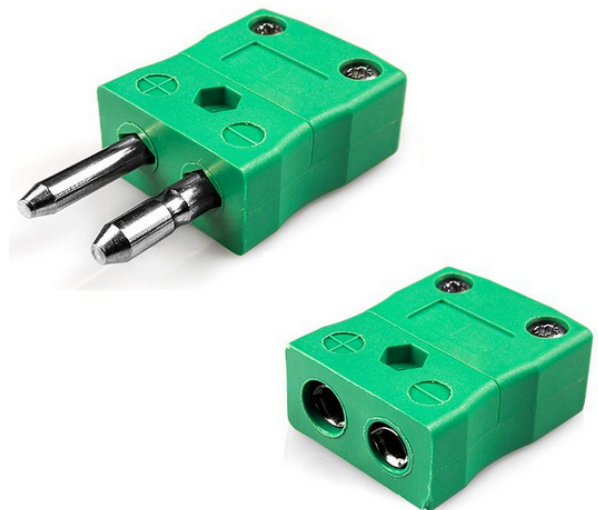

Enchufe y zcalo del conector de termopar estndar IS-K-M + F Tipo K IEC

Standard in-line Plug
(dimensions in mm)

Standard in-line Socket
(dimensions in mm)

Labfacility are the UK's leading manufacturer of Temperature Sensors, Thermocouple Connectors and associated Temperature Instrumentation and stockings of Thermocouple Cables. The Company has been trading since 1971 and is ISO9001 accredited.

Enchufe y zcalo del conector de termopar estndar IS-K-M + F Tipo K IEC

Los contactos estn hechos de verdaderas aleaciones de termopar. Adecuado para aplicaciones industriales

Caractersticas tcnicas**Specifications**

Product Code	XE-1042-001
General Description	Contacts are polarised to prevent incorrect connection
Thermocouple Type	K IEC
Connector Size	Standard
Connector Type	Plug & Socket
Colour	Green
Max. Temperature	220°C
Pins	Solid Round Pins
+Positive Contact	Nickel Chromium
-Negative Contact	Nickel Alloy
Standards Met	BS EN 50212:1997. RoHS