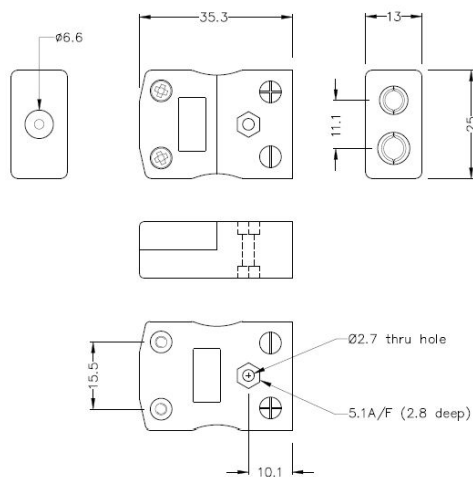

Enchufe y zcalo del conector de termopar estndar IS-K-M + F Tipo K IEC

Standard in-line Plug
(dimensions in mm)

Standard in-line Socket
(dimensions in mm)

Labfacility are the UK's leading manufacturer of Temperature Sensors, Thermocouple Connectors and associated Temperature Instrumentation and stockings of Thermocouple Cables. The Company has been trading since 1971 and is ISO9001 accredited.

Enchufe y zcalo del conector de termopar estndar IS-K-M + F Tipo K IEC

Los contactos estn hechos de verdaderas aleaciones de termopar. Adecuado para aplicaciones industriales

Caractersticas tcnicas**Specifications**

Product Code	XE-1042-001
General Description	Contacts are polarised to prevent incorrect connection
Thermocouple Type	K IEC
Connector Size	Standard
Connector Type	Plug & Socket
Colour	Green
Max. Temperature	220°C
Pins	Solid Round Pins
+Positive Contact	Nickel Chromium
-Negative Contact	Nickel Alloy
Standards Met	BS EN 50212:1997. RoHS