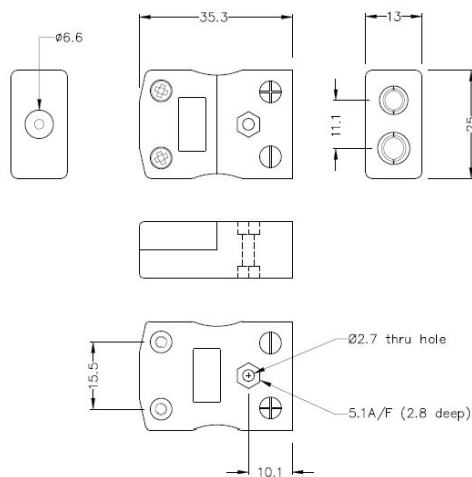

Enchufe y zcalo del conector de termopar estndar IS-K-M + F Tipo K IEC

Standard in-line Plug
(dimensions in mm)

Standard in-line Socket
(dimensions in mm)

Labfacility are the UK's leading manufacturer of Temperature Sensors, Thermocouple Connectors and associated Temperature Instrumentation and stockings of Thermocouple Cables. The Company has been trading since 1971 and is ISO9001 accredited.

Enchufe y zcalo del conector de termopar estndar IS-K-M + F Tipo K IEC

Los contactos estn hechos de verdaderas aleaciones de termopar. Adecuado para aplicaciones industriales

Caractersticas tcnicas**Specifications**

Product Code	XE-1042-001
General Description	Contacts are polarised to prevent incorrect connection
Thermocouple Type	K IEC
Connector Size	Standard
Connector Type	Plug & Socket
Colour	Green
Max. Temperature	220°C
Pins	Solid Round Pins
+Positive Contact	Nickel Chromium
-Negative Contact	Nickel Alloy
Standards Met	BS EN 50212:1997. RoHS