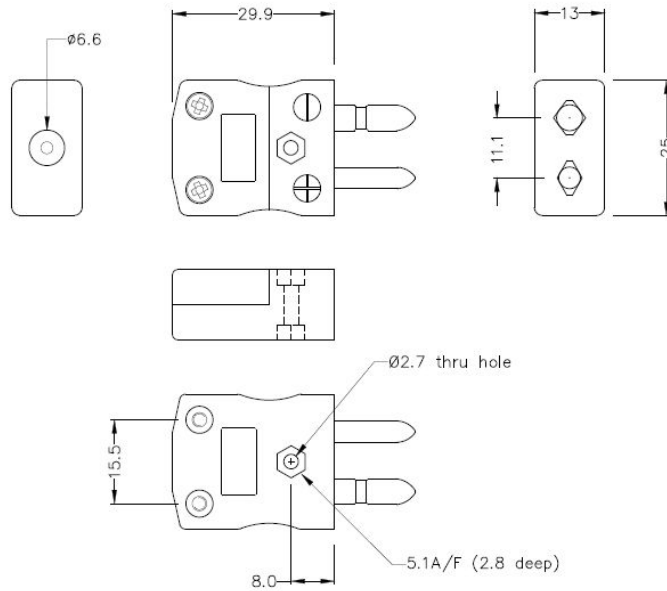

Enchufe y zcalo del conector de termopar estndar IS-K-M + F Tipo K IEC

Standard in-line Plug
(dimensions in mm)

Standard in-line Socket
(dimensions in mm)

Labfacility are the UK's leading manufacturer of Temperature Sensors, Thermocouple Connectors and associated Temperature Instrumentation and stockings of Thermocouple Cables. The Company has been trading since 1971 and is ISO9001 accredited.

Enchufe y zcalo del conector de termopar estndar IS-K-M + F Tipo K IEC

Los contactos estn hechos de verdaderas aleaciones de termopar. Adecuado para aplicaciones industriales

Caractersticas tcnicas**Specifications**

Product Code	XE-1042-001
General Description	Contacts are polarised to prevent incorrect connection
Thermocouple Type	K IEC
Connector Size	Standard
Connector Type	Plug & Socket
Colour	Green
Max. Temperature	220°C
Pins	Solid Round Pins
+Positive Contact	Nickel Chromium
-Negative Contact	Nickel Alloy
Standards Met	BS EN 50212:1997. RoHS