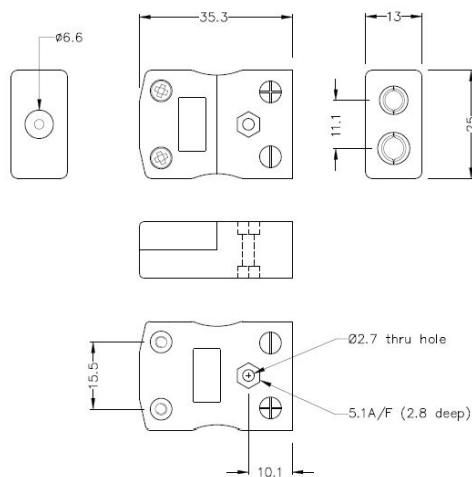

Enchufe y zcalo del conector de termopar estndar IS-K-M + F Tipo K IEC

Standard in-line Plug
(dimensions in mm)

Standard in-line Socket
(dimensions in mm)

Labfacility are the UK's leading manufacturer of Temperature Sensors, Thermocouple Connectors and associated Temperature Instrumentation and stockings of Thermocouple Cables. The Company has been trading since 1971 and is ISO9001 accredited.

Enchufe y zcalo del conector de termopar estndar IS-K-M + F Tipo K IEC

Los contactos estn hechos de verdaderas aleaciones de termopar. Adecuado para aplicaciones industriales

Caractersticas tcnicas**Specifications**

Product Code	XE-1042-001
General Description	Contacts are polarised to prevent incorrect connection
Thermocouple Type	K IEC
Connector Size	Standard
Connector Type	Plug & Socket
Colour	Green
Max. Temperature	220°C
Pins	Solid Round Pins
+Positive Contact	Nickel Chromium
-Negative Contact	Nickel Alloy
Standards Met	BS EN 50212:1997. RoHS
Series	Standard Connector