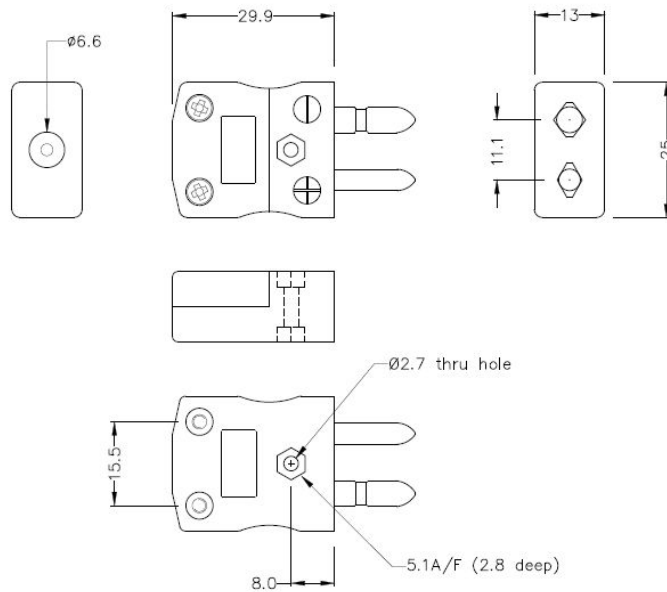

Enchufe y zcalo del conector de termopar estndar IS-K-M + F Tipo K IEC

Standard in-line Plug
(dimensions in mm)

Standard in-line Socket
(dimensions in mm)

Labfacility are the UK's leading manufacturer of Temperature Sensors, Thermocouple Connectors and associated Temperature Instrumentation and stockings of Thermocouple Cables. The Company has been trading since 1971 and is ISO9001 accredited.

Enchufe y zcalo del conector de termopar estndar IS-K-M + F Tipo K IEC

Los contactos estn hechos de verdaderas aleaciones de termopar. Adecuado para aplicaciones industriales

Caractersticas tcnicas**Specifications**

Product Code	XE-1042-001
General Description	Contacts are polarised to prevent incorrect connection
Thermocouple Type	K IEC
Connector Size	Standard
Connector Type	Plug & Socket
Colour	Green
Max. Temperature	220°C
Pins	Solid Round Pins
+Positive Contact	Nickel Chromium
-Negative Contact	Nickel Alloy
Standards Met	BS EN 50212:1997. RoHS
Series	Standard Connector