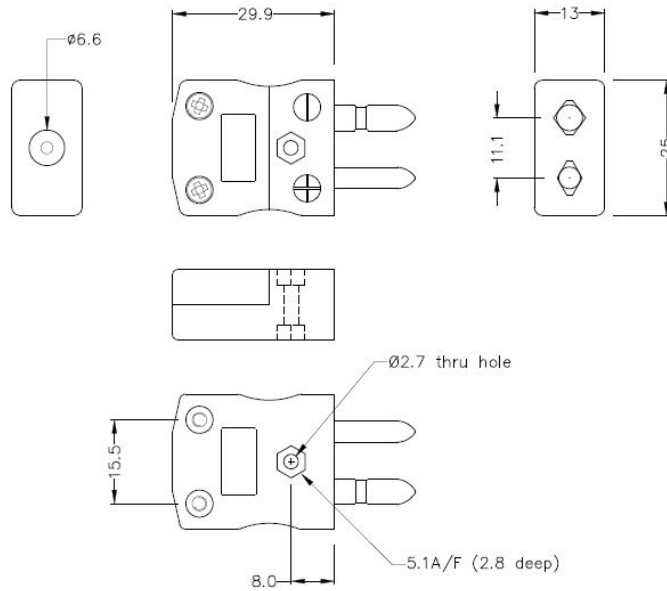

## Enchufe y zcalo del conector del termopar estndar IS-J-M + F Tipo J IEC

**Standard in-line Plug**  
(dimensions in mm)

**Standard in-line Socket**  
(dimensions in mm)

Labfacility are the UK's leading manufacturer of Temperature Sensors, Thermocouple Connectors and associated Temperature Instrumentation and stockings of Thermocouple Cables. The Company has been trading since 1971 and is ISO9001 accredited.

**Enchufe y zcalo del conector del termopar estndar IS-J-M + F Tipo J IEC**

Los contactos estn hechos de verdaderas aleaciones de termopar. Adecuado para aplicaciones industriales

**Caractersticas tcnicas****Specifications**

<b>Product Code</b>	XE-1043-001
<b>General Description</b>	Contacts are polarised to prevent incorrect connection
<b>Thermocouple Type</b>	J IEC
<b>Connector Size</b>	Standard
<b>Connector Type</b>	Plug & Socket
<b>Colour</b>	Black
<b>Max. Temperature</b>	220°C
<b>Pins</b>	Solid Round Pins
<b>+Positive Contact</b>	Iron
<b>-Negative Contact</b>	Copper Nickel
<b>Standards Met</b>	BS EN 50212:1997. RoHS