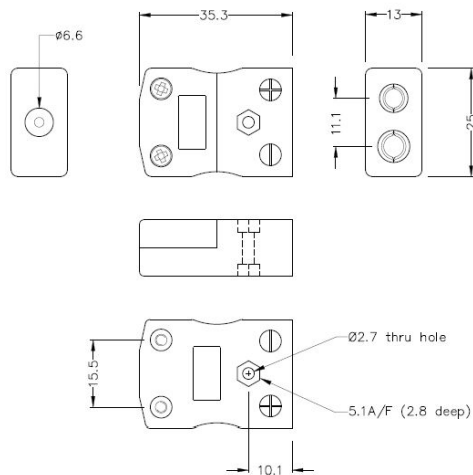

Enchufe y zcalo del conector del termopar estndar IS-J-M + F Tipo J IEC

Standard in-line Plug
(dimensions in mm)

Standard in-line Socket
(dimensions in mm)

Labfacility are the UK's leading manufacturer of Temperature Sensors, Thermocouple Connectors and associated Temperature Instrumentation and stockings of Thermocouple Cables. The Company has been trading since 1971 and is ISO9001 accredited.

Enchufe y zcalo del conector del termopar estndar IS-J-M + F Tipo J IEC

Los contactos estn hechos de verdaderas aleaciones de termopar. Adecuado para aplicaciones industriales

Caractersticas tcnicas**Specifications**

Product Code	XE-1043-001
General Description	Contacts are polarised to prevent incorrect connection
Thermocouple Type	J IEC
Connector Size	Standard
Connector Type	Plug & Socket
Colour	Black
Max. Temperature	220°C
Pins	Solid Round Pins
+Positive Contact	Iron
-Negative Contact	Copper Nickel
Standards Met	BS EN 50212:1997. RoHS