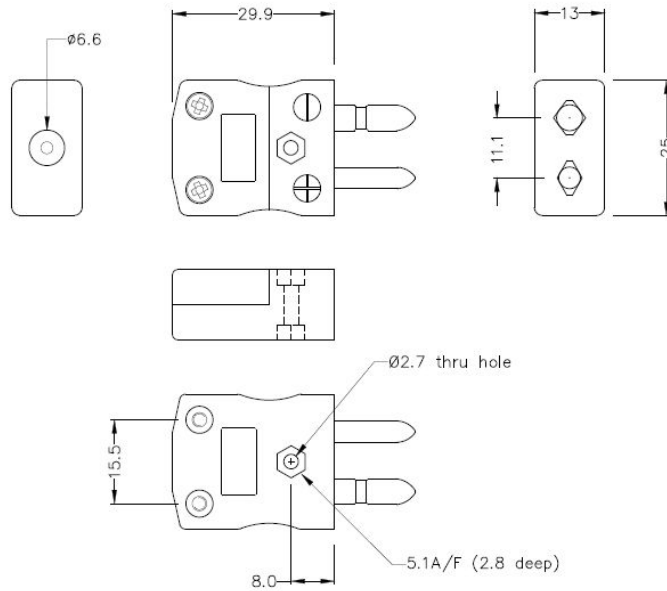

Enchufe y zcalo del conector del termopar estndar IS-J-M + F Tipo J IEC

Standard in-line Plug
(dimensions in mm)

Standard in-line Socket
(dimensions in mm)

Labfacility are the UK's leading manufacturer of Temperature Sensors, Thermocouple Connectors and associated Temperature Instrumentation and stockings of Thermocouple Cables. The Company has been trading since 1971 and is ISO9001 accredited.

Enchufe y zcalo del conector del termopar estndar IS-J-M + F Tipo J IEC

Los contactos estn hechos de verdaderas aleaciones de termopar. Adecuado para aplicaciones industriales

Caractersticas tcnicas**Specifications**

Product Code	XE-1043-001
General Description	Contacts are polarised to prevent incorrect connection
Thermocouple Type	J IEC
Connector Size	Standard
Connector Type	Plug & Socket
Colour	Black
Max. Temperature	220°C
Pins	Solid Round Pins
+Positive Contact	Iron
-Negative Contact	Copper Nickel
Standards Met	BS EN 50212:1997. RoHS