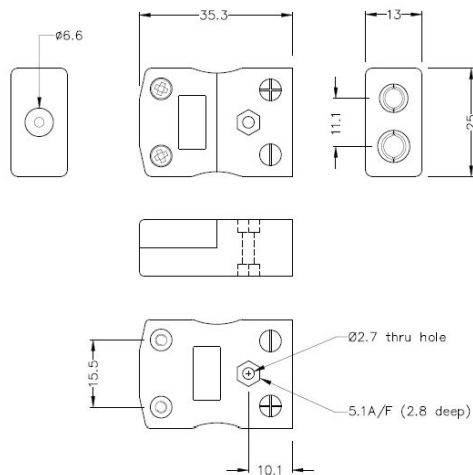

## Enchufe y zcalo del conector del termopar estndar IS-J-M + F Tipo J IEC

**Standard in-line Plug**  
(dimensions in mm)

**Standard in-line Socket**  
(dimensions in mm)

Labfacility are the UK's leading manufacturer of Temperature Sensors, Thermocouple Connectors and associated Temperature Instrumentation and stockings of Thermocouple Cables. The Company has been trading since 1971 and is ISO9001 accredited.

**Enchufe y zcalo del conector del termopar estndar IS-J-M + F Tipo J IEC**

Los contactos estn hechos de verdaderas aleaciones de termopar. Adecuado para aplicaciones industriales

**Caractersticas tcnicas****Specifications**

<b>Product Code</b>	XE-1043-001
<b>General Description</b>	Contacts are polarised to prevent incorrect connection
<b>Thermocouple Type</b>	J IEC
<b>Connector Size</b>	Standard
<b>Connector Type</b>	Plug & Socket
<b>Colour</b>	Black
<b>Max. Temperature</b>	220°C
<b>Pins</b>	Solid Round Pins
<b>+Positive Contact</b>	Iron
<b>-Negative Contact</b>	Copper Nickel
<b>Standards Met</b>	BS EN 50212:1997. RoHS