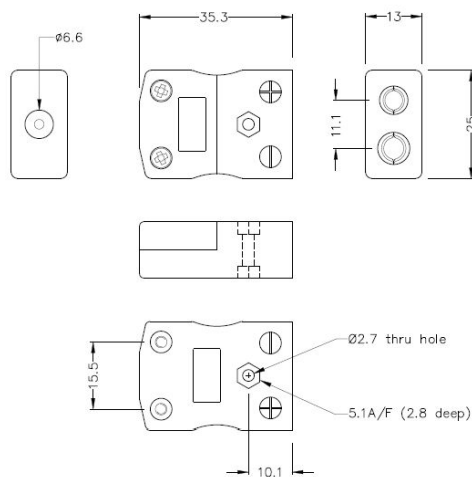

Enchufe y zcalo del conector del termopar estndar IS-J-M + F Tipo J IEC

Standard in-line Plug
(dimensions in mm)

Standard in-line Socket
(dimensions in mm)

Labfacility are the UK's leading manufacturer of Temperature Sensors, Thermocouple Connectors and associated Temperature Instrumentation and stockings of Thermocouple Cables. The Company has been trading since 1971 and is ISO9001 accredited.

Enchufe y zcalo del conector del termopar estndar IS-J-M + F Tipo J IEC

Los contactos estn hechos de verdaderas aleaciones de termopar. Adecuado para aplicaciones industriales

Caractersticas tcnicas**Specifications**

Product Code	XE-1043-001
General Description	Contacts are polarised to prevent incorrect connection
Thermocouple Type	J IEC
Connector Size	Standard
Connector Type	Plug & Socket
Colour	Black
Max. Temperature	220°C
Pins	Solid Round Pins
+Positive Contact	Iron
-Negative Contact	Copper Nickel
Standards Met	BS EN 50212:1997. RoHS
Series	Standard Connector