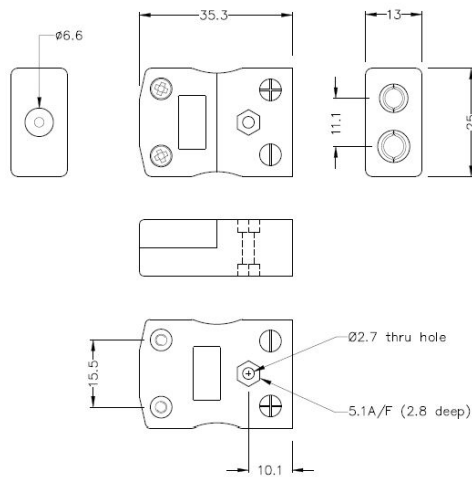

Conector de termopar estándar Enchufe y zÃfÃ³calo IS-T-M+F Tipo T IEC

Standard in-line Plug
(dimensions in mm)

Standard in-line Socket
(dimensions in mm)

Labfacility are the UK's leading manufacturer of Temperature Sensors, Thermocouple Connectors and associated Temperature Instrumentation and stockings of Thermocouple Cables. The Company has been trading since 1971 and is ISO9001 accredited.

Conector de termopar estándar Enchufe y zócalo IS-T-M+F Tipo T IEC

Los contactos están hechos de verdaderas aleaciones de termopar. Adecuado para aplicaciones industriales

Especificaciones**Specifications**

Product Code	XE-1044-001
General Description	Contacts are polarised to prevent incorrect connection
Thermocouple Type	T IEC
Connector Size	Standard
Connector Type	Plug & Socket
Colour	Brown
Max. Temperature	220°C
Pins	Solid Round Pins
+Positive Contact	Copper
-Negative Contact	Copper Nickel
Standards Met	BS EN 50212:1997. RoHS