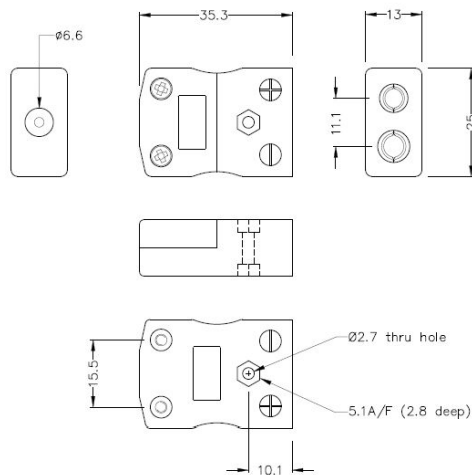

Conector de termopar estándar Enchufe y zÃfÃ³calo IS-T-M+F Tipo T IEC

Standard in-line Plug
(dimensions in mm)

Standard in-line Socket
(dimensions in mm)

Labfacility are the UK's leading manufacturer of Temperature Sensors, Thermocouple Connectors and associated Temperature Instrumentation and stockings of Thermocouple Cables. The Company has been trading since 1971 and is ISO9001 accredited.

Conector de termopar estándar Enchufe y zócalo IS-T-M+F Tipo T IEC

Los contactos están hechos de verdaderas aleaciones de termopar. Adecuado para aplicaciones industriales

Especificaciones**Specifications**

Product Code	XE-1044-001
General Description	Contacts are polarised to prevent incorrect connection
Thermocouple Type	T IEC
Connector Size	Standard
Connector Type	Plug & Socket
Colour	Brown
Max. Temperature	220°C
Pins	Solid Round Pins
+Positive Contact	Copper
-Negative Contact	Copper Nickel
Standards Met	BS EN 50212:1997. RoHS