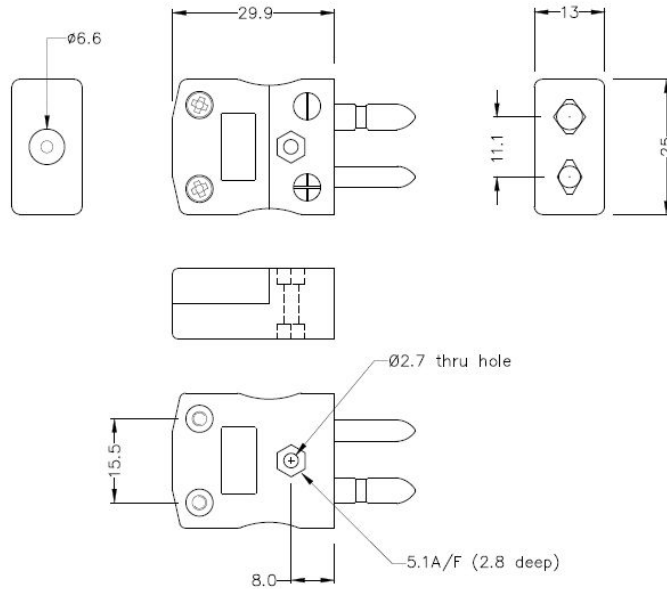

Conector de termopar estándar Enchufe y zÃfÃ³calo IS-T-M+F Tipo T IEC

Standard in-line Plug
(dimensions in mm)

Standard in-line Socket
(dimensions in mm)

Labfacility are the UK's leading manufacturer of Temperature Sensors, Thermocouple Connectors and associated Temperature Instrumentation and stockings of Thermocouple Cables. The Company has been trading since 1971 and is ISO9001 accredited.

Conector de termopar estándar Enchufe y zócalo IS-T-M+F Tipo T IEC

Los contactos están hechos de verdaderas aleaciones de termopar. Adecuado para aplicaciones industriales

Especificaciones**Specifications**

Product Code	XE-1044-001
General Description	Contacts are polarised to prevent incorrect connection
Thermocouple Type	T IEC
Connector Size	Standard
Connector Type	Plug & Socket
Colour	Brown
Max. Temperature	220°C
Pins	Solid Round Pins
+Positive Contact	Copper
-Negative Contact	Copper Nickel
Standards Met	BS EN 50212:1997. RoHS