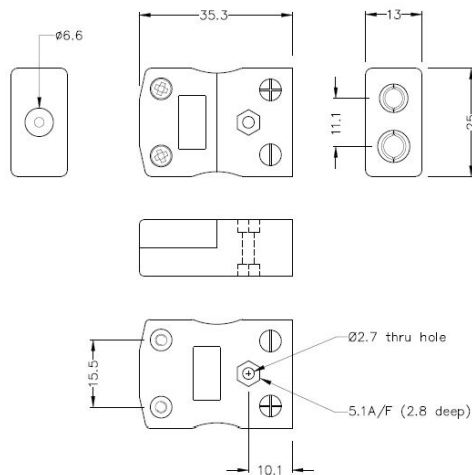

Conector de termopar estándar Enchufe y enchufe IS-B-M+F Tipo B IEC

Standard in-line Plug
(dimensions in mm)

Standard in-line Socket
(dimensions in mm)

Labfacility are the UK's leading manufacturer of Temperature Sensors, Thermocouple Connectors and associated Temperature Instrumentation and stockings of Thermocouple Cables. The Company has been trading since 1971 and is ISO9001 accredited.

Conector de termopar estándar Enchufe y enchufe IS-B-M+F Tipo B IEC

Los contactos están hechos de verdaderas aleaciones de termopar. Adecuado para aplicaciones industriales

Especificaciones**Specifications**

Product Code	XE-1047-001
General Description	Contacts are polarised to prevent incorrect connection
Thermocouple Type	B IEC
Connector Size	Standard
Connector Type	Plug & Socket
Colour	Grey
Max. Temperature	220°C
Pins	Solid Round Pins
+Positive Contact	Copper
-Negative Contact	Copper
Standards Met	BS EN 50212:1997. RoHS