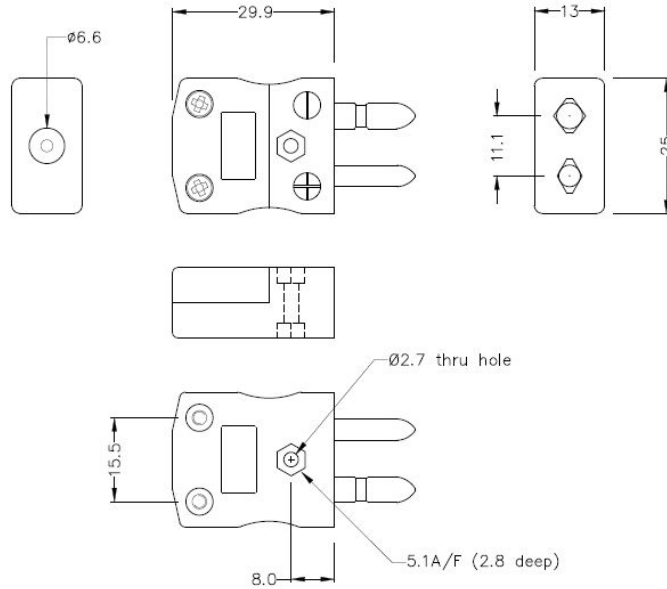

Conector de termopar estándar Enchufe y enchufe IS-B-M+F Tipo B IEC

Standard in-line Plug
(dimensions in mm)

Standard in-line Socket
(dimensions in mm)

Labfacility are the UK's leading manufacturer of Temperature Sensors, Thermocouple Connectors and associated Temperature Instrumentation and stockings of Thermocouple Cables. The Company has been trading since 1971 and is ISO9001 accredited.

Conector de termopar estándar Enchufe y enchufe IS-B-M+F Tipo B IEC

Los contactos están hechos de verdaderas aleaciones de termopar. Adecuado para aplicaciones industriales

Especificaciones**Specifications**

Product Code	XE-1047-001
General Description	Contacts are polarised to prevent incorrect connection
Thermocouple Type	B IEC
Connector Size	Standard
Connector Type	Plug & Socket
Colour	Grey
Max. Temperature	220°C
Pins	Solid Round Pins
+Positive Contact	Copper
-Negative Contact	Copper
Standards Met	BS EN 50212:1997. RoHS