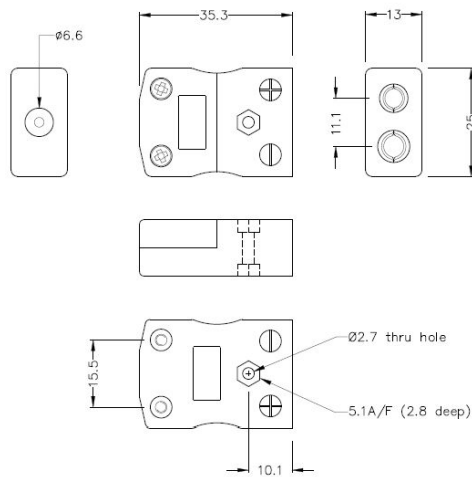

# Conector de termopar estándar Enchufe y enchufe IS-B-M+F Tipo B IEC

**Standard in-line Plug**  
(dimensions in mm)

**Standard in-line Socket**  
(dimensions in mm)

Labfacility are the UK's leading manufacturer of Temperature Sensors, Thermocouple Connectors and associated Temperature Instrumentation and stockings of Thermocouple Cables. The Company has been trading since 1971 and is ISO9001 accredited.

<b>Product Code</b>	XE-1047-001
<b>General Description</b>	Contacts are polarised to prevent incorrect connection
<b>Thermocouple Type</b>	B IEC
<b>Connector Size</b>	Standard
<b>Connector Type</b>	Plug & Socket
<b>Colour</b>	Grey
<b>Max. Temperature</b>	220°C
<b>Pins</b>	Solid Round Pins
<b>+Positive Contact</b>	Copper
<b>-Negative Contact</b>	Copper
<b>Standards Met</b>	BS EN 50212:1997. RoHS