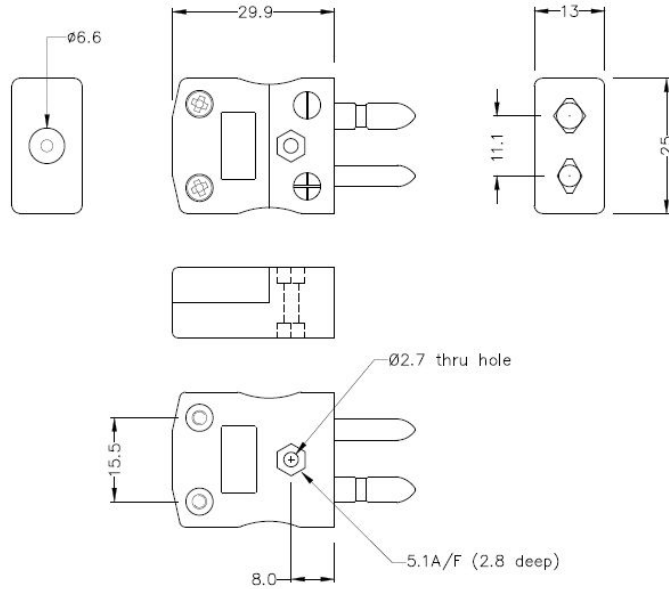

# Conector de termopar estándar Enchufe y enchufe IS-B-M+F Tipo B IEC

**Standard in-line Plug**  
(dimensions in mm)

**Standard in-line Socket**  
(dimensions in mm)

Labfacility are the UK's leading manufacturer of Temperature Sensors, Thermocouple Connectors and associated Temperature Instrumentation and stockings of Thermocouple Cables. The Company has been trading since 1971 and is ISO9001 accredited.

<b>Product Code</b>	XE-1047-001
<b>General Description</b>	Contacts are polarised to prevent incorrect connection
<b>Thermocouple Type</b>	B IEC
<b>Connector Size</b>	Standard
<b>Connector Type</b>	Plug & Socket
<b>Colour</b>	Grey
<b>Max. Temperature</b>	220°C
<b>Pins</b>	Solid Round Pins
<b>+Positive Contact</b>	Copper
<b>-Negative Contact</b>	Copper
<b>Standards Met</b>	BS EN 50212:1997. RoHS