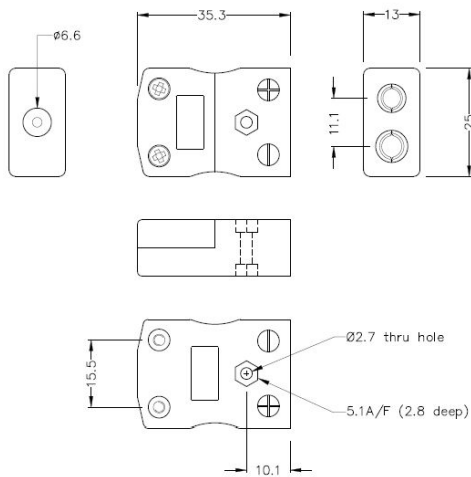

Conector de termopar estándar Enchufe y zÃfÃ³calo IS-E-M+F Tipo E IEC

Standard in-line Plug
(dimensions in mm)

Standard in-line Socket
(dimensions in mm)

Labfacility are the UK's leading manufacturer of Temperature Sensors, Thermocouple Connectors and associated Temperature Instrumentation and stockings of Thermocouple Cables. The Company has been trading since 1971 and is ISO9001 accredited.

Conector de termopar estándar Enchufe y zócalo IS-E-M+F Tipo E IEC

Los contactos están hechos de verdaderas aleaciones de termopar. Adecuado para aplicaciones industriales

Especificaciones**Specifications**

Product Code	XE-1048-001
General Description	Contacts are polarised to prevent incorrect connection
Thermocouple Type	E IEC
Connector Size	Standard
Connector Type	Plug & Socket
Colour	Violet
Max. Temperature	220°C
Pins	Solid Round Pins
+Positive Contact	Nickel Chromium
-Negative Contact	Copper Nickel
Standards Met	BS EN 50212:1997. RoHS