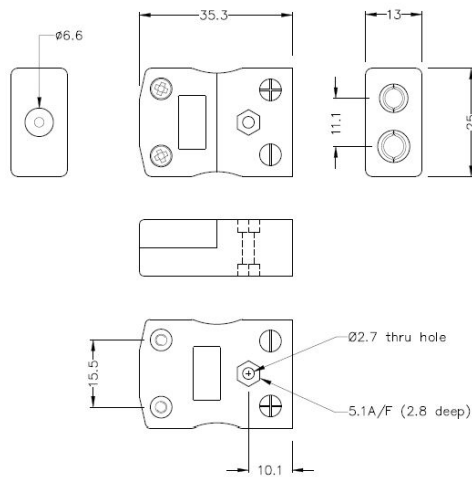

Conector de termopar estándar Enchufe y zÃfÃ³calo IS-E-M+F Tipo E IEC

Standard in-line Plug
(dimensions in mm)

Standard in-line Socket
(dimensions in mm)

Labfacility are the UK's leading manufacturer of Temperature Sensors, Thermocouple Connectors and associated Temperature Instrumentation and stockings of Thermocouple Cables. The Company has been trading since 1971 and is ISO9001 accredited.

Conector de termopar estándar Enchufe y zócalo IS-E-M+F Tipo E IEC

Los contactos están hechos de verdaderas aleaciones de termopar. Adecuado para aplicaciones industriales

Especificaciones**Specifications**

Product Code	XE-1048-001
General Description	Contacts are polarised to prevent incorrect connection
Thermocouple Type	E IEC
Connector Size	Standard
Connector Type	Plug & Socket
Colour	Violet
Max. Temperature	220°C
Pins	Solid Round Pins
+Positive Contact	Nickel Chromium
-Negative Contact	Copper Nickel
Standards Met	BS EN 50212:1997. RoHS