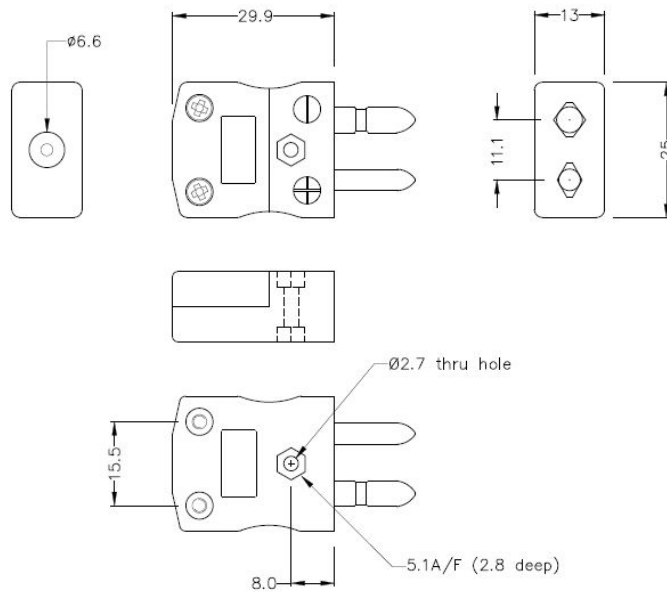

Conector de termopar estándar Enchufe y zÃfÃ³calo IS-E-M+F Tipo E IEC

Standard in-line Plug
(dimensions in mm)

Standard in-line Socket
(dimensions in mm)

Labfacility are the UK's leading manufacturer of Temperature Sensors, Thermocouple Connectors and associated Temperature Instrumentation and stockings of Thermocouple Cables. The Company has been trading since 1971 and is ISO9001 accredited.

Conector de termopar estándar Enchufe y zócalo IS-E-M+F Tipo E IEC

Los contactos están hechos de verdaderas aleaciones de termopar. Adecuado para aplicaciones industriales

Especificaciones**Specifications**

Product Code	XE-1048-001
General Description	Contacts are polarised to prevent incorrect connection
Thermocouple Type	E IEC
Connector Size	Standard
Connector Type	Plug & Socket
Colour	Violet
Max. Temperature	220°C
Pins	Solid Round Pins
+Positive Contact	Nickel Chromium
-Negative Contact	Copper Nickel
Standards Met	BS EN 50212:1997. RoHS