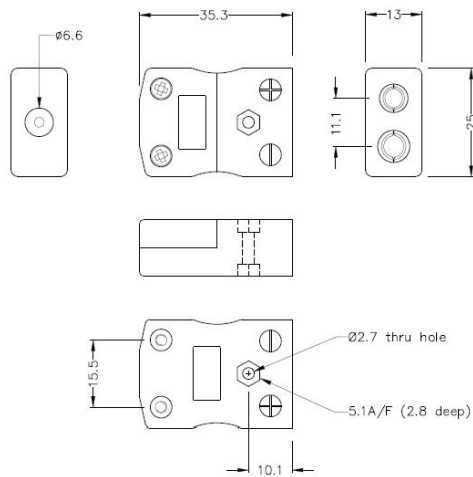

Conector de termopar estándar Enchufe y zÅfÅ³calo IS-E-M+F Tipo E IEC

Standard in-line Plug
(dimensions in mm)

Standard in-line Socket
(dimensions in mm)

Labfacility are the UK's leading manufacturer of Temperature Sensors, Thermocouple Connectors and associated Temperature Instrumentation and stockings of Thermocouple Cables. The Company has been trading since 1971 and is ISO9001 accredited.

Conector de termopar estándar Enchufe y zócalo IS-E-M+F Tipo E IEC

Los contactos están hechos de verdaderas aleaciones de termopar. Adecuado para aplicaciones industriales

Especificaciones**Specifications**

Product Code	XE-1048-001
General Description	Contacts are polarised to prevent incorrect connection
Thermocouple Type	E IEC
Connector Size	Standard
Connector Type	Plug & Socket
Colour	Violet
Max. Temperature	220°C
Pins	Solid Round Pins
+Positive Contact	Nickel Chromium
-Negative Contact	Copper Nickel
Standards Met	BS EN 50212:1997. RoHS