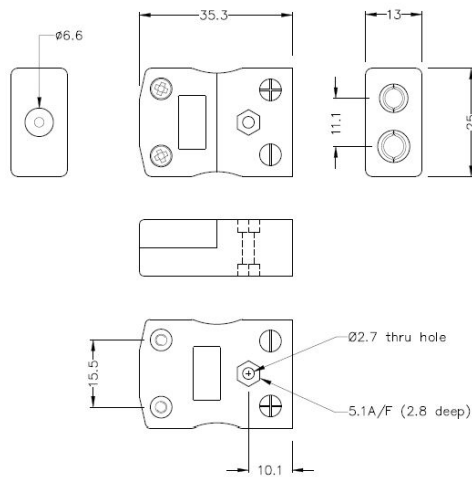

Conector de termopar estándar Enchufe y zÅfÅ³calo IS-E-M+F Tipo E IEC

Standard in-line Plug
(dimensions in mm)

Standard in-line Socket
(dimensions in mm)

Labfacility are the UK's leading manufacturer of Temperature Sensors, Thermocouple Connectors and associated Temperature Instrumentation and stockings of Thermocouple Cables. The Company has been trading since 1971 and is ISO9001 accredited.

Conector de termopar estándar Enchufe y zócalo IS-E-M+F Tipo E IEC

Los contactos están hechos de verdaderas aleaciones de termopar. Adecuado para aplicaciones industriales

Especificaciones**Specifications**

Product Code	XE-1048-001
General Description	Contacts are polarised to prevent incorrect connection
Thermocouple Type	E IEC
Connector Size	Standard
Connector Type	Plug & Socket
Colour	Violet
Max. Temperature	220°C
Pins	Solid Round Pins
+Positive Contact	Nickel Chromium
-Negative Contact	Copper Nickel
Standards Met	BS EN 50212:1997. RoHS