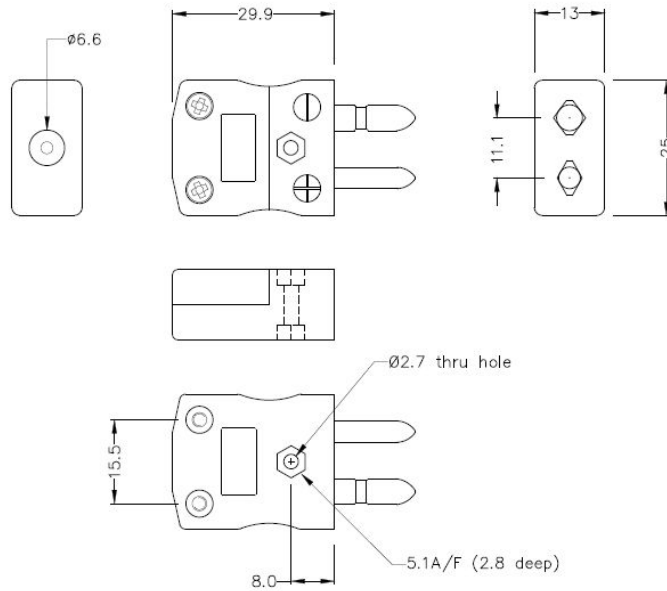

Conector de termopar estándar Enchufe y zÅfÅ³calo IS-E-M+F Tipo E IEC

Standard in-line Plug
(dimensions in mm)

Standard in-line Socket
(dimensions in mm)

Labfacility are the UK's leading manufacturer of Temperature Sensors, Thermocouple Connectors and associated Temperature Instrumentation and stockings of Thermocouple Cables. The Company has been trading since 1971 and is ISO9001 accredited.

Conector de termopar estándar Enchufe y zócalo IS-E-M+F Tipo E IEC

Los contactos están hechos de verdaderas aleaciones de termopar. Adecuado para aplicaciones industriales

Especificaciones**Specifications**

Product Code	XE-1048-001
General Description	Contacts are polarised to prevent incorrect connection
Thermocouple Type	E IEC
Connector Size	Standard
Connector Type	Plug & Socket
Colour	Violet
Max. Temperature	220°C
Pins	Solid Round Pins
+Positive Contact	Nickel Chromium
-Negative Contact	Copper Nickel
Standards Met	BS EN 50212:1997. RoHS