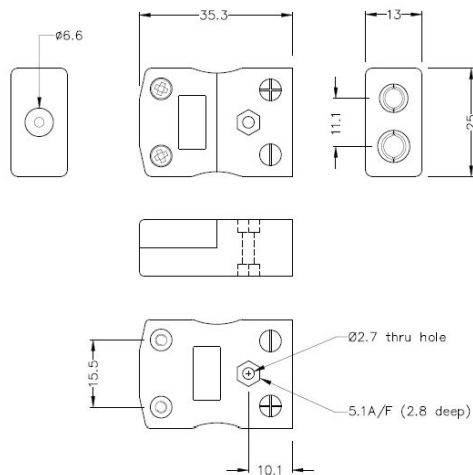

# Conector de termopar estándar y enchufe IS-CU-M+F Tipo CU IEC

**Standard in-line Plug**  
(dimensions in mm)

**Standard in-line Socket**  
(dimensions in mm)

Labfacility are the UK's leading manufacturer of Temperature Sensors, Thermocouple Connectors and associated Temperature Instrumentation and stockings of Thermocouple Cables. The Company has been trading since 1971 and is ISO9001 accredited.

<b>Product Code</b>	XE-1049-001
<b>General Description</b>	Contacts are polarised to prevent incorrect connection
<b>Thermocouple Type</b>	CU IEC
<b>Connector Size</b>	Standard
<b>Connector Type</b>	Plug & Socket
<b>Colour</b>	White
<b>Max. Temperature</b>	220°C
<b>Pins</b>	Solid Round Pins
<b>+Positive Contact</b>	Copper
<b>-Negative Contact</b>	Copper
<b>Standards Met</b>	BS EN 50212:1997. RoHS