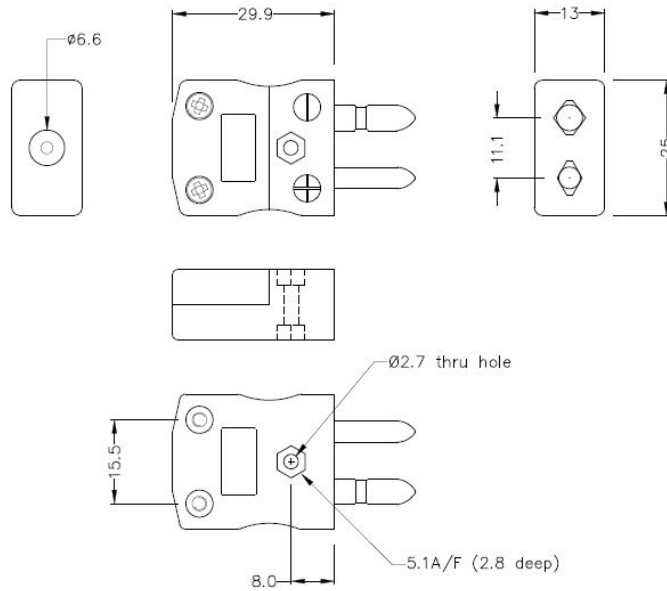

# Conector de termopar estándar y enchufe IS-CU-M+F Tipo CU IEC

**Standard in-line Plug**  
(dimensions in mm)

**Standard in-line Socket**  
(dimensions in mm)

Labfacility are the UK's leading manufacturer of Temperature Sensors, Thermocouple Connectors and associated Temperature Instrumentation and stockings of Thermocouple Cables. The Company has been trading since 1971 and is ISO9001 accredited.

**Conector de termopar estándar y enchufe IS-CU-M+F Tipo CU IEC**

Los contactos están hechos de verdaderas aleaciones de termopar. Adecuado para aplicaciones industriales

**Especificaciones****Specifications**

<b>Product Code</b>	XE-1049-001
<b>General Description</b>	Contacts are polarised to prevent incorrect connection
<b>Thermocouple Type</b>	CU IEC
<b>Connector Size</b>	Standard
<b>Connector Type</b>	Plug & Socket
<b>Colour</b>	White
<b>Max. Temperature</b>	220°C
<b>Pins</b>	Solid Round Pins
<b>+Positive Contact</b>	Copper
<b>-Negative Contact</b>	Copper
<b>Standards Met</b>	BS EN 50212:1997. RoHS