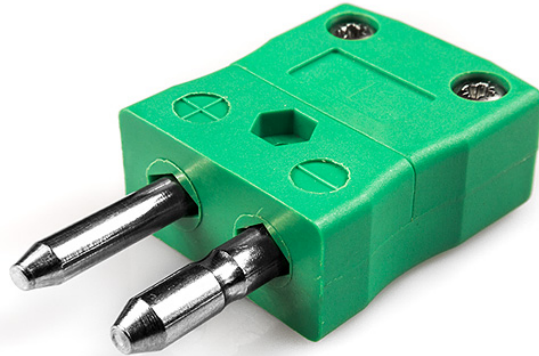

Enchufe estndar del conector del termopar IS-K-M Tipo K IEC

Standard in-line Plug
(dimensions in mm)

Labfacility are the UK's leading manufacturer of Temperature Sensors, Thermocouple Connectors and associated Temperature Instrumentation and stockings of Thermocouple Cables. The Company has been trading since 1971 and is ISO9001 accredited.

Enchufe estndar del conector del termopar IS-K-M Tipo K IEC

Los contactos estn hechos de verdaderas aleaciones de termopar. Adecuado para aplicaciones industriales

Caractersticas tcnicas**Specifications**

| | |
|----------------------------|--|
| Product Code | XE-1400-001 |
| General Description | Contacts are polarised to prevent incorrect connection |
| Thermocouple Type | K IEC |
| Connector Type | Plug |
| Connector Size | Standard |
| Colour | Green |
| Max. Temperature | 220°C |
| Pins | Solid Round Pins |
| +Positive Contact | Nickel Chromium |
| -Negative Contact | Nickel Alloy |
| Standards Met | BS EN 50212:1997. RoHS |