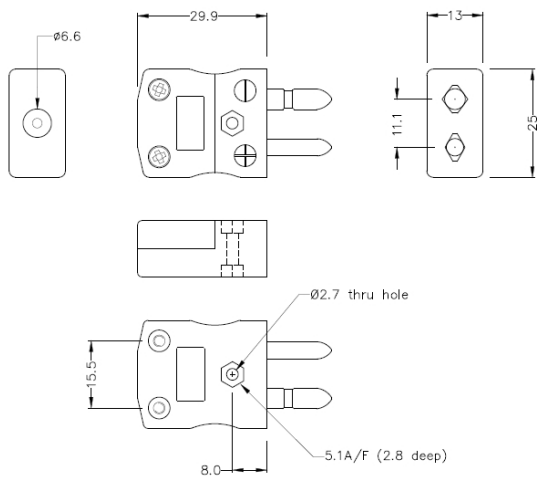

Enchufe estndar del conector del termopar IS-K-M Tipo K IEC

Standard in-line Plug
(dimensions in mm)

Labfacility are the UK's leading manufacturer of Temperature Sensors, Thermocouple Connectors and associated Temperature Instrumentation and stockings of Thermocouple Cables. The Company has been trading since 1971 and is ISO9001 accredited.

Enchufe estndar del conector del termopar IS-K-M Tipo K IEC

Los contactos estn hechos de verdaderas aleaciones de termopar. Adecuado para aplicaciones industriales

Caractersticas tcnicas**Specifications**

Product Code	XE-1400-001
General Description	Contacts are polarised to prevent incorrect connection
Thermocouple Type	K IEC
Connector Type	Plug
Connector Size	Standard
Colour	Green
Max. Temperature	220°C
Pins	Solid Round Pins
+Positive Contact	Nickel Chromium
-Negative Contact	Nickel Alloy
Standards Met	BS EN 50212:1997. RoHS