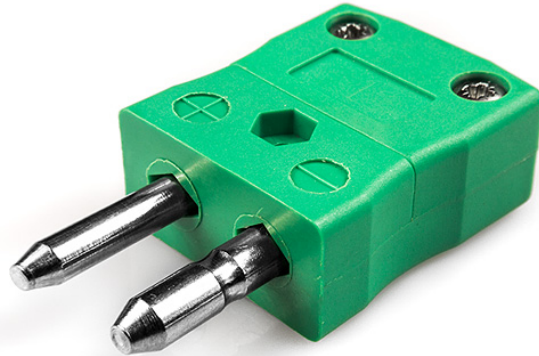

Enchufe estndar del conector del termopar IS-K-M Tipo K IEC

Standard in-line Plug
(dimensions in mm)

Labfacility are the UK's leading manufacturer of Temperature Sensors, Thermocouple Connectors and associated Temperature Instrumentation and stockings of Thermocouple Cables. The Company has been trading since 1971 and is ISO9001 accredited.

Enchufe estndar del conector del termopar IS-K-M Tipo K IEC

Los contactos estn hechos de verdaderas aleaciones de termopar. Adecuado para aplicaciones industriales

Caractersticas tcnicas**Specifications**

Product Code	XE-1400-001
General Description	Contacts are polarised to prevent incorrect connection
Thermocouple Type	K IEC
Connector Type	Plug
Connector Size	Standard
Colour	Green
Max. Temperature	220°C
Pins	Solid Round Pins
+Positive Contact	Nickel Chromium
-Negative Contact	Nickel Alloy
Standards Met	BS EN 50212:1997. RoHS