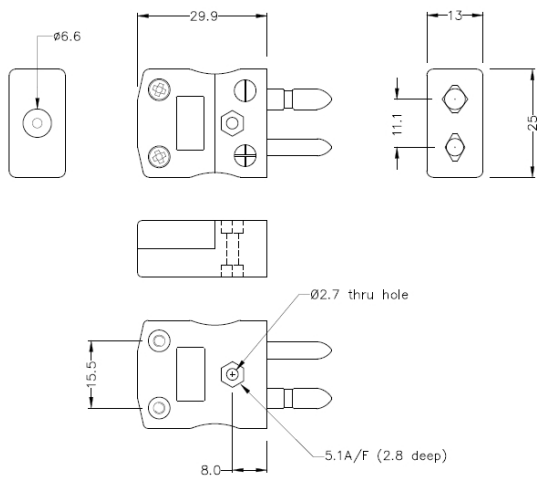

Enchufe estndar del conector del termopar IS-K-M Tipo K IEC

Standard in-line Plug
(dimensions in mm)

Labfacility are the UK's leading manufacturer of Temperature Sensors, Thermocouple Connectors and associated Temperature Instrumentation and stockings of Thermocouple Cables. The Company has been trading since 1971 and is ISO9001 accredited.

Enchufe estndar del conector del termopar IS-K-M Tipo K IEC

Los contactos estn hechos de verdaderas aleaciones de termopar. Adecuado para aplicaciones industriales

Caractersticas tcnicas**Specifications**

| | |
|----------------------------|--|
| Product Code | XE-1400-001 |
| General Description | Contacts are polarised to prevent incorrect connection |
| Thermocouple Type | K IEC |
| Connector Type | Plug |
| Connector Size | Standard |
| Colour | Green |
| Max. Temperature | 220°C |
| Pins | Solid Round Pins |
| +Positive Contact | Nickel Chromium |
| -Negative Contact | Nickel Alloy |
| Standards Met | BS EN 50212:1997. RoHS |