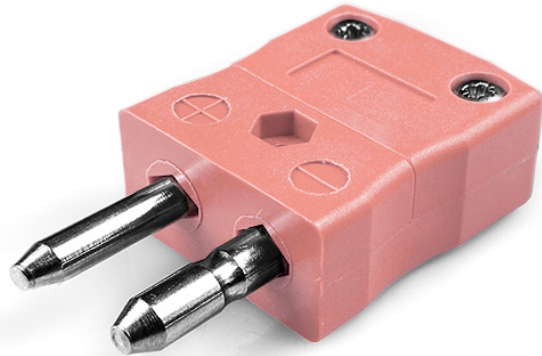

Enchufe estndar del conector de termopar IS-N-M Tipo N IEC

Standard in-line Plug
(dimensions in mm)

Labfacility are the UK's leading manufacturer of Temperature Sensors, Thermocouple Connectors and associated Temperature Instrumentation and stockings of Thermocouple Cables. The Company has been trading since 1971 and is ISO9001 accredited.

Enchufe estndar del conector de termopar IS-N-M Tipo N IEC

Los contactos estn hechos de verdaderas aleaciones de termopar. Adecuado para aplicaciones industriales

Caractersticas tcnicas**Specifications**

Product Code	XE-1550-001
General Description	Contacts are polarised to prevent incorrect connection
Thermocouple Type	N IEC
Connector Type	Plug
Connector Size	Standard
Colour	Pink
Max. Temperature	220°C
Pins	Solid Round Pins
+Positive Contact	Nickel / Chromium / Silicon
-Negative Contact	Nickel Silicon
Standards Met	BS EN 50212:1997. RoHS