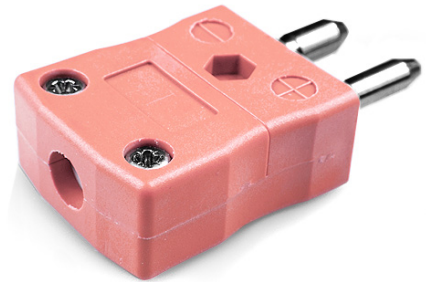

Enchufe estndar del conector de termopar IS-N-M Tipo N IEC

Standard in-line Plug
(dimensions in mm)

Labfacility are the UK's leading manufacturer of Temperature Sensors, Thermocouple Connectors and associated Temperature Instrumentation and stockings of Thermocouple Cables. The Company has been trading since 1971 and is ISO9001 accredited.

Enchufe estndar del conector de termopar IS-N-M Tipo N IEC

Los contactos estn hechos de verdaderas aleaciones de termopar. Adecuado para aplicaciones industriales

Caractersticas tcnicas**Specifications**

Product Code	XE-1550-001
General Description	Contacts are polarised to prevent incorrect connection
Thermocouple Type	N IEC
Connector Type	Plug
Connector Size	Standard
Colour	Pink
Max. Temperature	220°C
Pins	Solid Round Pins
+Positive Contact	Nickel / Chromium / Silicon
-Negative Contact	Nickel Silicon
Standards Met	BS EN 50212:1997. RoHS