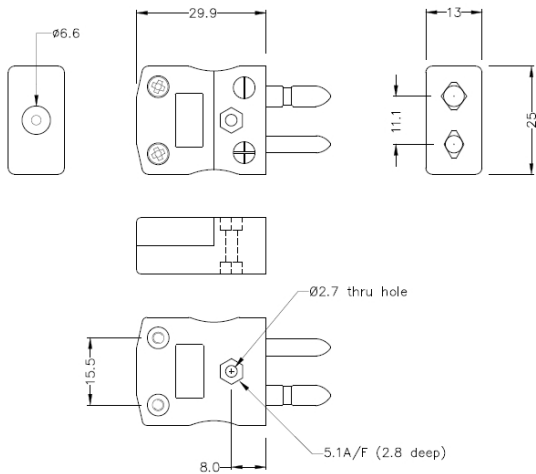

Enchufe estndar del conector de termopar IS-N-M Tipo N IEC

Standard in-line Plug
(dimensions in mm)

Labfacility are the UK's leading manufacturer of Temperature Sensors, Thermocouple Connectors and associated Temperature Instrumentation and stockings of Thermocouple Cables. The Company has been trading since 1971 and is ISO9001 accredited.

Enchufe estndar del conector de termopar IS-N-M Tipo N IEC

Los contactos estn hechos de verdaderas aleaciones de termopar. Adecuado para aplicaciones industriales

Caractersticas tcnicas**Specifications**

Product Code	XE-1550-001
General Description	Contacts are polarised to prevent incorrect connection
Thermocouple Type	N IEC
Connector Type	Plug
Connector Size	Standard
Colour	Pink
Max. Temperature	220°C
Pins	Solid Round Pins
+Positive Contact	Nickel / Chromium / Silicon
-Negative Contact	Nickel Silicon
Standards Met	BS EN 50212:1997. RoHS