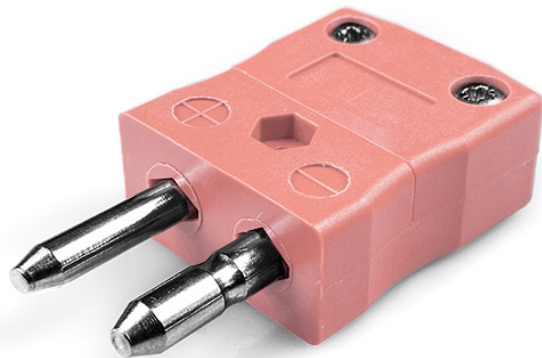

Enchufe estndar del conector de termopar IS-N-M Tipo N IEC

Standard in-line Plug
(dimensions in mm)

Labfacility are the UK's leading manufacturer of Temperature Sensors, Thermocouple Connectors and associated Temperature Instrumentation and stockings of Thermocouple Cables. The Company has been trading since 1971 and is ISO9001 accredited.

Enchufe estndar del conector de termopar IS-N-M Tipo N IEC

Los contactos estn hechos de verdaderas aleaciones de termopar. Adecuado para aplicaciones industriales

Caractersticas tcnicas**Specifications**

Product Code	XE-1550-001
General Description	Contacts are polarised to prevent incorrect connection
Thermocouple Type	N IEC
Connector Type	Plug
Connector Size	Standard
Colour	Pink
Max. Temperature	220°C
Pins	Solid Round Pins
+Positive Contact	Nickel / Chromium / Silicon
-Negative Contact	Nickel Silicon
Standards Met	BS EN 50212:1997. RoHS