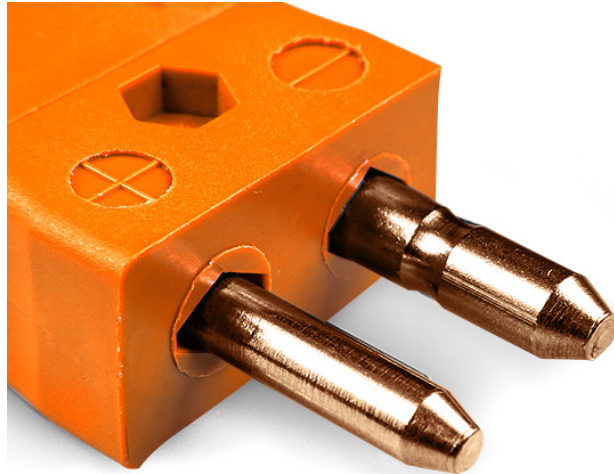

Conector de termopar estándar enchufe IS-R/S-M Tipo R/S IEC

Standard in-line Plug
(dimensions in mm)

Labfacility are the UK's leading manufacturer of Temperature Sensors, Thermocouple Connectors and associated Temperature Instrumentation and stockings of Thermocouple Cables. The Company has been trading since 1971 and is ISO9001 accredited.

Conector de termopar estándar enchufe IS-R/S-M Tipo R/S IEC

Los contactos están hechos de verdaderas aleaciones de termopar. Adecuado para aplicaciones industriales

Especificaciones**Specifications**

Product Code	XE-1590-001
General Description	Contacts are polarised to prevent incorrect connection
Thermocouple Type	R/S IEC
Connector Type	Plug
Connector Size	Standard
Colour	Orange
Max. Temperature	220°C
Pins	Solid Round Pins
+Positive Contact	Copper
-Negative Contact	Copper Alloy
Standards Met	BS EN 50212:1997. RoHS