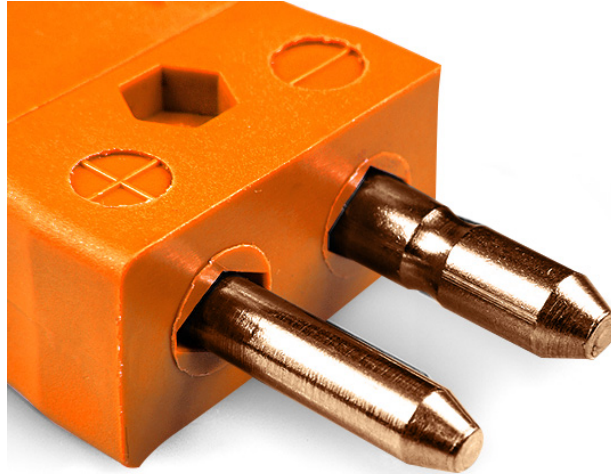

Conector de termopar estándar enchufe IS-R/S-M Tipo R/S IEC

Standard in-line Plug
(dimensions in mm)

Labfacility are the UK's leading manufacturer of Temperature Sensors, Thermocouple Connectors and associated Temperature Instrumentation and stockings of Thermocouple Cables. The Company has been trading since 1971 and is ISO9001 accredited.

Conector de termopar estándar enchufe IS-R/S-M Tipo R/S IEC

Los contactos están hechos de verdaderas aleaciones de termopar. Adecuado para aplicaciones industriales

Especificaciones**Specifications**

Product Code	XE-1590-001
General Description	Contacts are polarised to prevent incorrect connection
Thermocouple Type	R/S IEC
Connector Type	Plug
Connector Size	Standard
Colour	Orange
Max. Temperature	220°C
Pins	Solid Round Pins
+Positive Contact	Copper
-Negative Contact	Copper Alloy
Standards Met	BS EN 50212:1997. RoHS