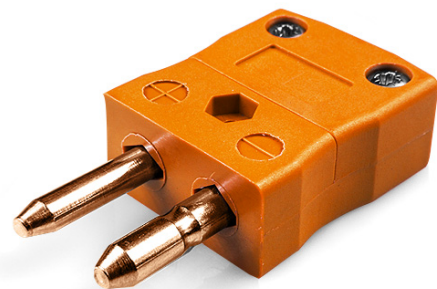

Conector de termopar estándar enchufe IS-R/S-M Tipo R/S IEC

Standard in-line Plug
(dimensions in mm)

Labfacility are the UK's leading manufacturer of Temperature Sensors, Thermocouple Connectors and associated Temperature Instrumentation and stockings of Thermocouple Cables. The Company has been trading since 1971 and is ISO9001 accredited.

Conector de termopar estándar enchufe IS-R/S-M Tipo R/S IEC

Los contactos están hechos de verdaderas aleaciones de termopar. Adecuado para aplicaciones industriales

Especificaciones**Specifications**

Product Code	XE-1590-001
General Description	Contacts are polarised to prevent incorrect connection
Thermocouple Type	R/S IEC
Connector Type	Plug
Connector Size	Standard
Colour	Orange
Max. Temperature	220°C
Pins	Solid Round Pins
+Positive Contact	Copper
-Negative Contact	Copper Alloy
Standards Met	BS EN 50212:1997. RoHS