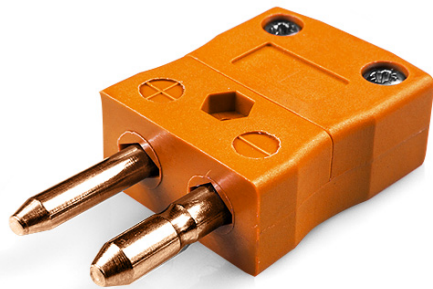

Conector de termopar estándar enchufe IS-R/S-M Tipo R/S IEC

Standard in-line Plug
(dimensions in mm)

Labfacility are the UK's leading manufacturer of Temperature Sensors, Thermocouple Connectors and associated Temperature Instrumentation and stockings of Thermocouple Cables. The Company has been trading since 1971 and is ISO9001 accredited.

Conector de termopar estándar enchufe IS-R/S-M Tipo R/S IEC

Los contactos están hechos de verdaderas aleaciones de termopar. Adecuado para aplicaciones industriales

Especificaciones**Specifications**

Product Code	XE-1590-001
General Description	Contacts are polarised to prevent incorrect connection
Thermocouple Type	R/S IEC
Connector Type	Plug
Connector Size	Standard
Colour	Orange
Max. Temperature	220°C
Pins	Solid Round Pins
+Positive Contact	Copper
-Negative Contact	Copper Alloy
Standards Met	BS EN 50212:1997. RoHS