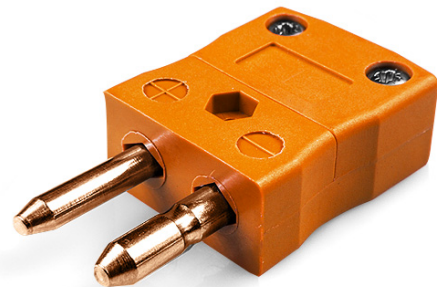

Conector de termopar estándar enchufe IS-R/S-M Tipo R/S IEC

Standard in-line Plug
(dimensions in mm)

Labfacility are the UK's leading manufacturer of Temperature Sensors, Thermocouple Connectors and associated Temperature Instrumentation and stockings of Thermocouple Cables. The Company has been trading since 1971 and is ISO9001 accredited.

Conector de termopar estándar enchufe IS-R/S-M Tipo R/S IEC

Los contactos están hechos de verdaderas aleaciones de termopar. Adecuado para aplicaciones industriales

Especificaciones**Specifications**

Product Code	XE-1590-001
General Description	Contacts are polarised to prevent incorrect connection
Thermocouple Type	R/S IEC
Connector Type	Plug
Connector Size	Standard
Colour	Orange
Max. Temperature	220°C
Pins	Solid Round Pins
+Positive Contact	Copper
-Negative Contact	Copper Alloy
Standards Met	BS EN 50212:1997. RoHS