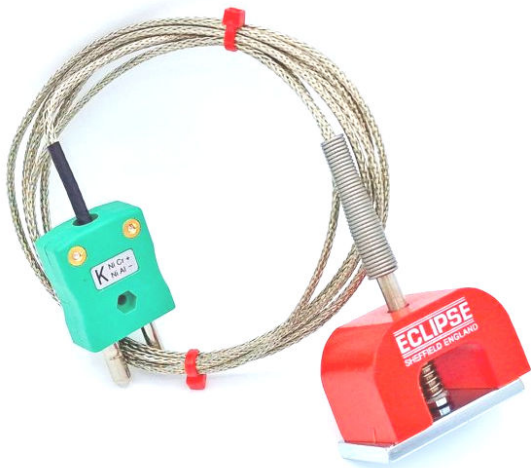

**IEC Tipo K 11.8kg Potencia de traccin (herradura)
Termopar magntico, cable aislado PFA con trenza
de acero inoxidable que termina en miniatura o
conchife estándar**

Labfacility are the UK's leading manufacturer of Temperature Sensors, Thermocouple Connectors and associated Temperature Instrumentation and stockings of Thermocouple Cables. The Company has been trading since 1971 and is ISO9001 accredited.

Specifications

General Description	11.8kg Pull Power (Horseshoe) Magnet Thermocouple
Sensor Type	Magnet Thermocouple
Thermocouple Type	Type K
Magnet	45 x 30 x 30mm (L x H x W) - Max pull: 11.8 KG
Cable Length	1.5M or 3.0M
Cable Type	PFA Insulated Cable with Stainless Steel Over-Braid
Core / Strands	7/0.2mm
Cable Termination	Miniature or Standard Plug
Max. Temperature	250°C
Min. Temperature	-50°C
Standards Met	IEC