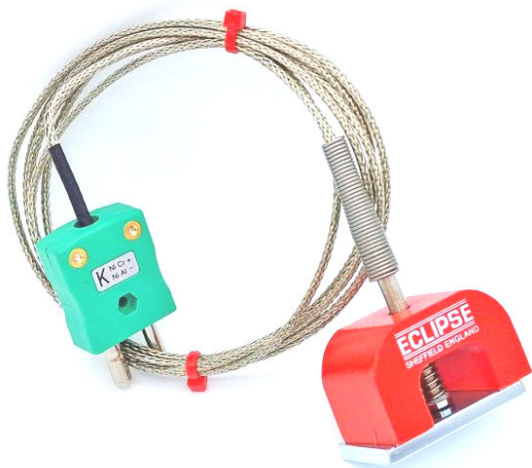

**IEC Tipo K 11.8kg Potencia de traccin (herradura)
Termopar magntico, cable aislado PFA con trenza
de acero inoxidable que termina en miniatura o
conchife estándar**

Labfacility are the UK's leading manufacturer of Temperature Sensors, Thermocouple Connectors and associated Temperature Instrumentation and stockings of Thermocouple Cables. The Company has been trading since 1971 and is ISO9001 accredited.

Specifications

General Description	11.8kg Pull Power (Horseshoe) Magnet Thermocouple
Sensor Type	Magnet Thermocouple
Thermocouple Type	Type K
Magnet	45 x 30 x 30mm (L x H x W) - Max pull: 11.8 KG
Cable Length	1.5M or 3.0M
Cable Type	PFA Insulated Cable with Stainless Steel Over-Braid
Core / Strands	7/0.2mm
Cable Termination	Miniature or Standard Plug
Max. Temperature	250°C
Min. Temperature	-50°C
Standards Met	IEC