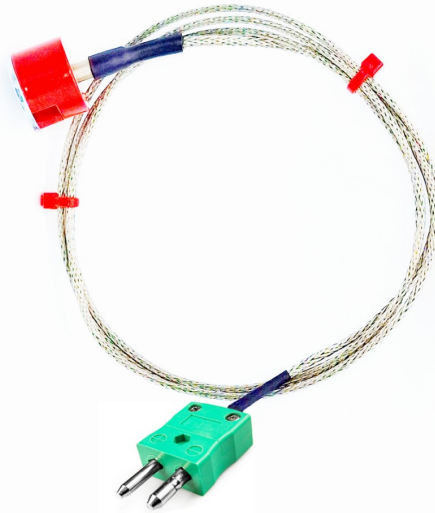

**IEC Tipo K 1.9kg Rotor de imn de botn de traccin,
cable aislado PFA con revestimiento trenzado de
acero inoxidable que termina en miniatura o
enchufe estndar**

Labfacility are the UK's leading manufacturer of Temperature Sensors, Thermocouple Connectors and associated Temperature Instrumentation and stockings of Thermocouple Cables. The Company has been trading since 1971 and is ISO9001 accredited.

Specifications

General Description	1.9kg Pull Button Magnet Thermocouple
Sensor Type	Magnet Thermocouple
Thermocouple Type	Type K
Magnet	19.1mm Diameter / 12.7mm height. Max Pull: 1.9kg
Cable Length	1.0m or 2.0m
Cable Type	PFA Flat Pair with stainless steel overbraid
Core / Strands	7/0.2mm
Termination Type	Miniature or Standard Plug
Max. Temperature	250°C
Min. Temperature	-50°C
Standards Met	IEC