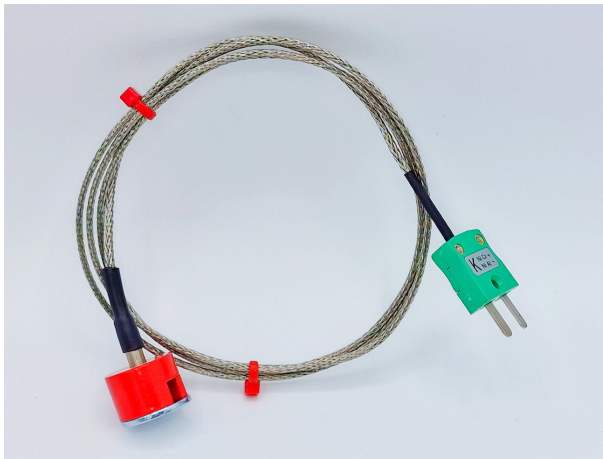

**IEC Tipo K 1.9kg Rotor de imn de botn de traccin,
cable aislado PFA con revestimiento trenzado de
acero inoxidable que termina en miniatura o
conchete exterior**

Labfacility are the UK's leading manufacturer of Temperature Sensors, Thermocouple Connectors and associated Temperature Instrumentation and stockings of Thermocouple Cables. The Company has been trading since 1971 and is ISO9001 accredited.

Specifications

General Description	1.9kg Pull Button Magnet Thermocouple
Sensor Type	Magnet Thermocouple
Thermocouple Type	Type K
Magnet	19.1mm Diameter / 12.7mm height. Max Pull: 1.9kg
Cable Length	1.0m or 2.0m
Cable Type	PFA Flat Pair with stainless steel overbraid
Core / Strands	7/0.2mm
Termination Type	Miniature or Standard Plug
Max. Temperature	250°C
Min. Temperature	-50°C
Standards Met	IEC