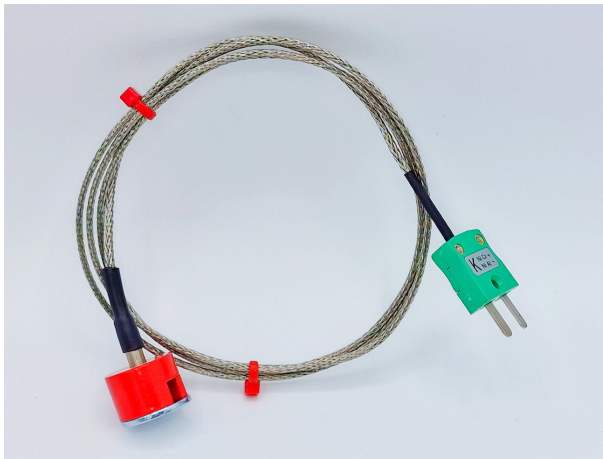

**IEC Tipo K 1.9kg Rotor de imn de botn de traccin,
cable aislado PFA con revestimiento trenzado de
acero inoxidable que termina en miniatura o
enchufe estndar**

Labfacility are the UK's leading manufacturer of Temperature Sensors, Thermocouple Connectors and associated Temperature Instrumentation and stockings of Thermocouple Cables. The Company has been trading since 1971 and is ISO9001 accredited.

Specifications

General Description	1.9kg Pull Button Magnet Thermocouple
Sensor Type	Magnet Thermocouple
Thermocouple Type	Type K
Magnet	19.1mm Diameter / 12.7mm height. Max Pull: 1.9kg
Cable Length	1.0m or 2.0m
Cable Type	PFA Flat Pair with stainless steel overbraid
Core / Strands	7/0.2mm
Termination Type	Miniature or Standard Plug
Max. Temperature	250°C
Min. Temperature	-50°C
Standards Met	IEC