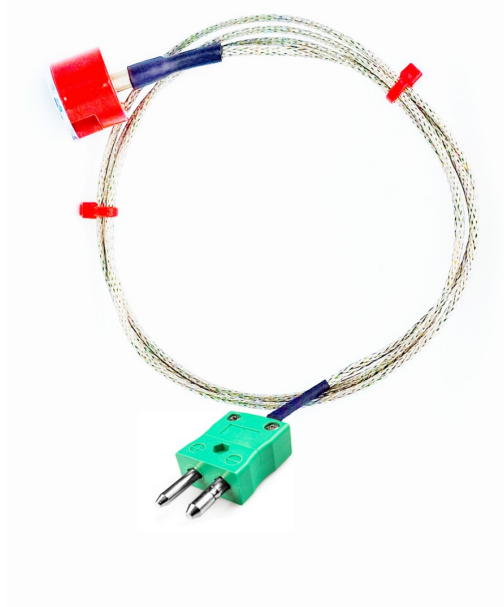

**IEC Tipo K 1.9kg Rotor de imn de botn de traccin,
cable aislado PFA con revestimiento trenzado de
acero inoxidable que termina en miniatura o
conchete exterior**

Labfacility are the UK's leading manufacturer of Temperature Sensors, Thermocouple Connectors and associated Temperature Instrumentation and stockings of Thermocouple Cables. The Company has been trading since 1971 and is ISO9001 accredited.

Specifications

General Description	1.9kg Pull Button Magnet Thermocouple
Sensor Type	Magnet Thermocouple
Thermocouple Type	Type K
Magnet	19.1mm Diameter / 12.7mm height. Max Pull: 1.9kg
Cable Length	1.0m or 2.0m
Cable Type	PFA Flat Pair with stainless steel overbraid
Core / Strands	7/0.2mm
Termination Type	Miniature or Standard Plug
Max. Temperature	250°C
Min. Temperature	-50°C
Standards Met	IEC