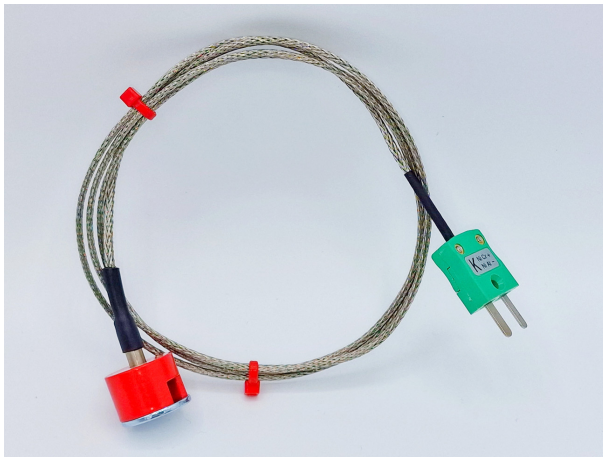

**IEC Tipo K 1.9kg Rotor de imn de botn de traccin,
cable aislado PFA con revestimiento trenzado de
acero inoxidable que termina en miniatura o
conchete exterior**

Labfacility are the UK's leading manufacturer of Temperature Sensors, Thermocouple Connectors and associated Temperature Instrumentation and stockings of Thermocouple Cables. The Company has been trading since 1971 and is ISO9001 accredited.

Specifications

General Description	1.9kg Pull Button Magnet Thermocouple
Sensor Type	Magnet Thermocouple
Thermocouple Type	Type K
Magnet	19.1mm Diameter / 12.7mm height. Max Pull: 1.9kg
Cable Length	1.0m or 2.0m
Cable Type	PFA Flat Pair with stainless steel overbraid
Core / Strands	7/0.2mm
Termination Type	Miniature or Standard Plug
Max. Temperature	250°C
Min. Temperature	-50°C
Standards Met	IEC