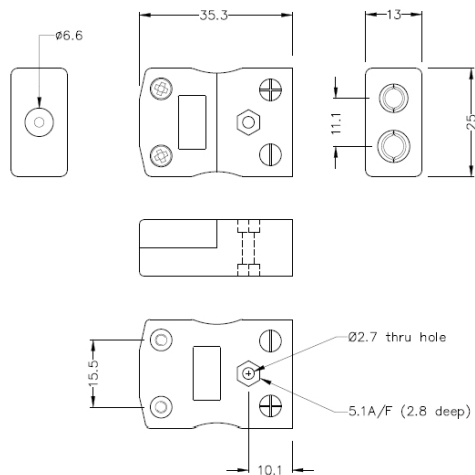

## Conector de termopar estÃ¡fÃ¡ndar En line A. IS-T-F Tipo T IEC

**Standard in-line Socket**  
(dimensions in mm)

Labfacility are the UK's leading manufacturer of Temperature Sensors, Thermocouple Connectors and associated Temperature Instrumentation and stockings of Thermocouple Cables. The Company has been trading since 1971 and is ISO9001 accredited.

**Conector de termopar estándar En line A. IS-T-F Tipo T IEC**

Acepta pasadores de enchufe redondos estándar, adecuados para aplicaciones industriales

**Especificaciones****Specifications**

<b>Product Code</b>	XE-1492-001
<b>General Description</b>	Accepts standard round plug pins, contacts are polarised to prevent incorrect connection.
<b>Thermocouple Type</b>	T IEC
<b>Connector Type</b>	Socket
<b>Connector Size</b>	Standard
<b>Colour</b>	Brown
<b>Max. Temperature</b>	220°C
<b>+Positive Contact</b>	Copper
<b>-Negative Contact</b>	Copper Nickel
<b>Standards Met</b>	BS EN 50212:1997. RoHS