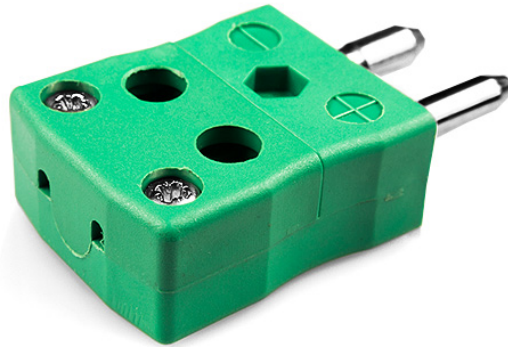

## Enchufe estándar del conector de termopar de cable rápido IS-K-MQ Tipo K IEC

Labfacility are the UK's leading manufacturer of Temperature Sensors, Thermocouple Connectors and associated Temperature Instrumentation and stockings of Thermocouple Cables. The Company has been trading since 1971 and is ISO9001 accredited.

**Enchufe estndar del conector de termopar de cable rpido IS-K-MQ Tipo K IEC**

Fcil conexin 'jab-in' para una terminacin rpida, simplemente empuje el cable y apriete el tornillo. Los contactos estn polarizados para evitar una conexin incorrecta

**Caractersticas tcnicas****Specifications**

|                            |   |
|----------------------------|---|
| <b>Product Code</b>        | XE-1411-001   |
| <b>General Description</b> | Easy 'jab-in' connection for rapid termination, contacts are polarised to prevent incorrect connection. |
| <b>Thermocouple Type</b>   | K IEC   |
| <b>Connector Type</b>      | Quick Wire Plug   |
| <b>Connector Size</b>      | Standard  |
| <b>Colour</b>              | Green   |
| <b>Max. Temperature</b>    | 220°C   |
| <b>Pins</b>                | Solid Round Pins  |
| <b>+Positive Contact</b>   | Nickel Chromium   |
| <b>-Negative Contact</b>   | Nickel Alloy  |
| <b>Standards Met</b>       | BS EN 50212:1997. RoHS  |