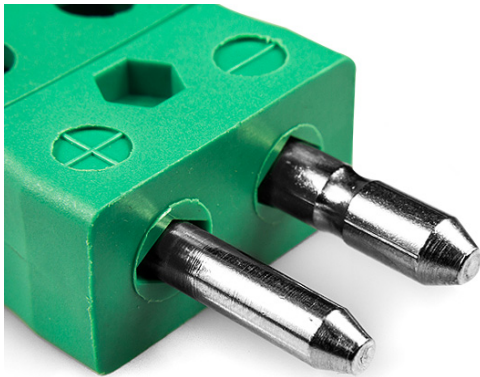

## Enchufe estándar del conector de termopar de cable rápido IS-K-MQ Tipo K IEC

Labfacility are the UK's leading manufacturer of Temperature Sensors, Thermocouple Connectors and associated Temperature Instrumentation and stockings of Thermocouple Cables. The Company has been trading since 1971 and is ISO9001 accredited.

**Enchufe estndar del conector de termopar de cable rpido IS-K-MQ Tipo K IEC**

Fcil conexin 'jab-in' para una terminacin rpida, simplemente empuje el cable y apriete el tornillo. Los contactos estn polarizados para evitar una conexin incorrecta

**Caractersticas tcnicas****Specifications**

<b>Product Code</b>	XE-1411-001
<b>General Description</b>	Easy 'jab-in' connection for rapid termination, contacts are polarised to prevent incorrect connection.
<b>Thermocouple Type</b>	K IEC
<b>Connector Type</b>	Quick Wire Plug
<b>Connector Size</b>	Standard
<b>Colour</b>	Green
<b>Max. Temperature</b>	220°C
<b>Pins</b>	Solid Round Pins
<b>+Positive Contact</b>	Nickel Chromium
<b>-Negative Contact</b>	Nickel Alloy
<b>Standards Met</b>	BS EN 50212:1997. RoHS
<b>Series</b>	Standard Connector