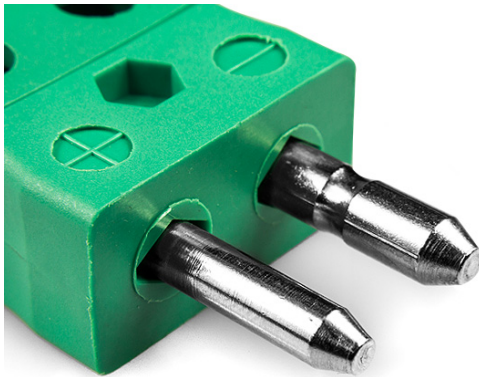

Enchufe estándar del conector de termopar de cable rápido IS-K-MQ Tipo K IEC

Labfacility are the UK's leading manufacturer of Temperature Sensors, Thermocouple Connectors and associated Temperature Instrumentation and stockings of Thermocouple Cables. The Company has been trading since 1971 and is ISO9001 accredited.

Enchufe estndar del conector de termopar de cable rpido IS-K-MQ Tipo K IEC

Fcil conexin 'jab-in' para una terminacin rpida, simplemente empuje el cable y apriete el tornillo. Los contactos estn polarizados para evitar una conexin incorrecta

Caractersticas tcnicas**Specifications**

Product Code	XE-1411-001
General Description	Easy 'jab-in' connection for rapid termination, contacts are polarised to prevent incorrect connection.
Thermocouple Type	K IEC
Connector Type	Quick Wire Plug
Connector Size	Standard
Colour	Green
Max. Temperature	220°C
Pins	Solid Round Pins
+Positive Contact	Nickel Chromium
-Negative Contact	Nickel Alloy
Standards Met	BS EN 50212:1997. RoHS