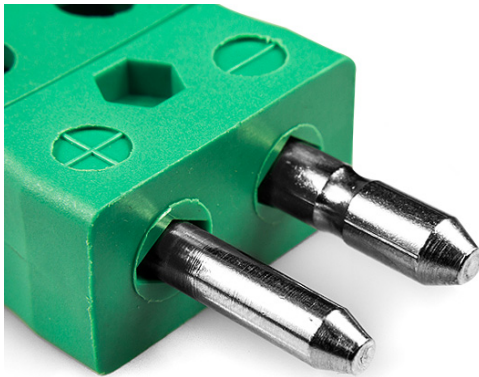

## Enchufe estándar del conector de termopar de cable rápido IS-K-MQ Tipo K IEC

Labfacility are the UK's leading manufacturer of Temperature Sensors, Thermocouple Connectors and associated Temperature Instrumentation and stockings of Thermocouple Cables. The Company has been trading since 1971 and is ISO9001 accredited.

**Enchufe estndar del conector de termopar de cable rpido IS-K-MQ Tipo K IEC**

Fcil conexin 'jab-in' para una terminacin rpida, simplemente empuje el cable y apriete el tornillo. Los contactos estn polarizados para evitar una conexin incorrecta

**Caractersticas tcnicas****Specifications**

|                            |   |
|----------------------------|---|
| <b>Product Code</b>        | XE-1411-001   |
| <b>General Description</b> | Easy 'jab-in' connection for rapid termination, contacts are polarised to prevent incorrect connection. |
| <b>Thermocouple Type</b>   | K IEC   |
| <b>Connector Type</b>      | Quick Wire Plug   |
| <b>Connector Size</b>      | Standard  |
| <b>Colour</b>              | Green   |
| <b>Max. Temperature</b>    | 220°C   |
| <b>Pins</b>                | Solid Round Pins  |
| <b>+Positive Contact</b>   | Nickel Chromium   |
| <b>-Negative Contact</b>   | Nickel Alloy  |
| <b>Standards Met</b>       | BS EN 50212:1997. RoHS  |