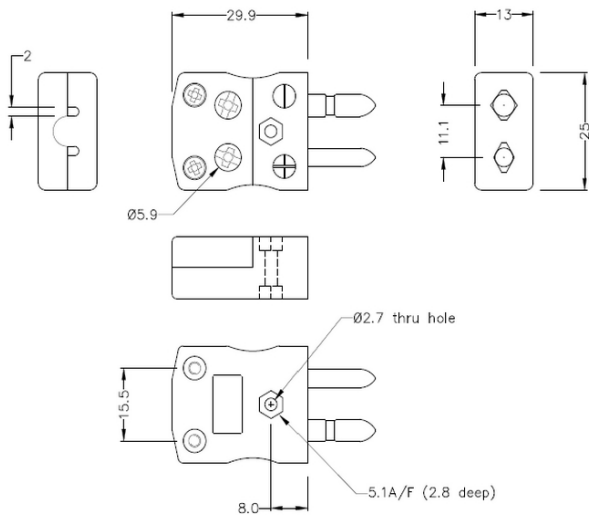

Enchufe estndar del conector de termopar de cable rpido IS-J-MQ Tipo J IEC

Standard in-line Plug - Quick Wire
(dimensions in mm)

Labfacility are the UK's leading manufacturer of Temperature Sensors, Thermocouple Connectors and associated Temperature Instrumentation and stockings of Thermocouple Cables. The Company has been trading since 1971 and is ISO9001 accredited.

Enchufe estndar del conector de termopar de cable rpido IS-J-MQ Tipo J IEC

Fcil conexin 'jab-in' para una terminacin rpida, simplemente empuje el cable y apriete el tornillo. Los contactos estn polarizados para evitar una conexin incorrecta

Caractersticas tcnicas**Specifications**

Product Code	XE-1471-001
General Description	Easy 'jab-in' connection for rapid termination, contacts are polarised to prevent incorrect connection.
Thermocouple Type	J IEC
Connector Type	Quick Wire Plug
Connector Size	Standard
Colour	Black
Max. Temperature	220°C
Pins	Solid Round Pins
+Positive Contact	Iron
-Negative Contact	Copper Nickel
Standards Met	BS EN 50212:1997. RoHS