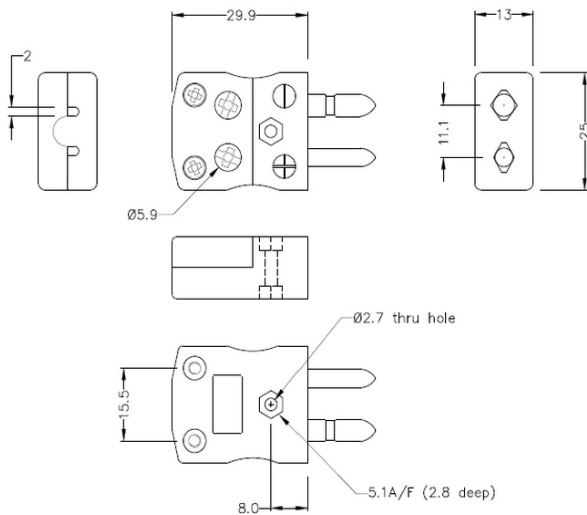

Enchufe estndar del conector de termopar de cable rpido IS-J-MQ Tipo J IEC

Standard in-line Plug - Quick Wire
(dimensions in mm)

Labfacility are the UK's leading manufacturer of Temperature Sensors, Thermocouple Connectors and associated Temperature Instrumentation and stockings of Thermocouple Cables. The Company has been trading since 1971 and is ISO9001 accredited.

Enchufe estndar del conector de termopar de cable rpido IS-J-MQ Tipo J IEC

Fcil conexin 'jab-in' para una terminacin rpida, simplemente empuje el cable y apriete el tornillo. Los contactos estn polarizados para evitar una conexin incorrecta

Caractersticas tcnicas**Specifications**

Product Code	XE-1471-001
General Description	Easy 'jab-in' connection for rapid termination, contacts are polarised to prevent incorrect connection.
Thermocouple Type	J IEC
Connector Type	Quick Wire Plug
Connector Size	Standard
Colour	Black
Max. Temperature	220°C
Pins	Solid Round Pins
+Positive Contact	Iron
-Negative Contact	Copper Nickel
Standards Met	BS EN 50212:1997. RoHS