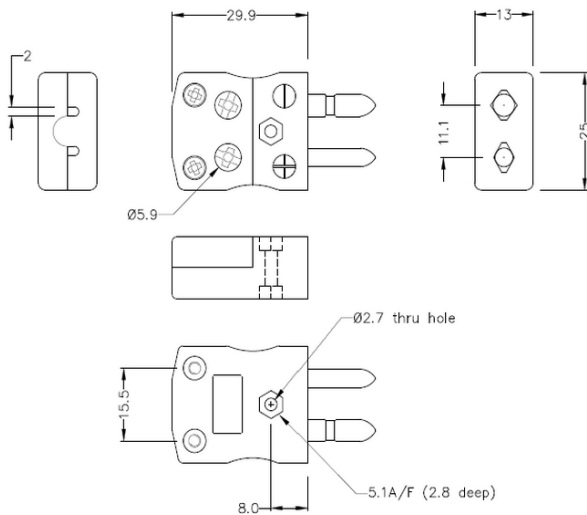

Conector de termopar de cable rápido estándar enchufe IS-N-MQ Tipo N IEC

Standard in-line Plug - Quick Wire
(dimensions in mm)

Labfacility are the UK's leading manufacturer of Temperature Sensors, Thermocouple Connectors and associated Temperature Instrumentation and stockings of Thermocouple Cables. The Company has been trading since 1971 and is ISO9001 accredited.

Conector de termopar de cable rápido estándar enchufe IS-N-MQ Tipo N IEC

Fácil conexión 'jab-in' para una terminación rápida, simplemente empuje el cable y apriete el tornillo. Los contactos están polarizados para evitar una conexión incorrecta

Especificaciones**Specifications**

Product Code	XE-1561-001
General Description	Easy 'jab-in' connection for rapid termination, contacts are polarised to prevent incorrect connection.
Thermocouple Type	N IEC
Connector Type	Quick Wire Plug
Connector Size	Standard
Colour	Pink
Max. Temperature	220°C
Pins	Solid Round Pins
+Positive Contact	Nickel / Chromium / Silicon
-Negative Contact	Nickel Silicon
Standards Met	BS EN 50212:1997. RoHS