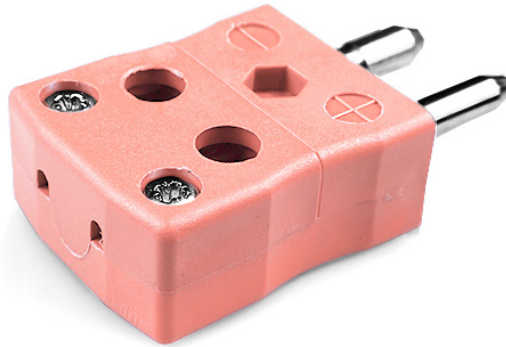

Conector de termopar de cable rápido estándar enchufe IS-N-MQ Tipo N IEC

Standard in-line Plug - Quick Wire
(dimensions in mm)

Labfacility are the UK's leading manufacturer of Temperature Sensors, Thermocouple Connectors and associated Temperature Instrumentation and stockings of Thermocouple Cables. The Company has been trading since 1971 and is ISO9001 accredited.

Conector de termopar de cable rápido estándar enchufe IS-N-MQ Tipo N IEC

Fácil conexión 'jab-in' para una terminación rápida, simplemente empuje el cable y apriete el tornillo. Los contactos están polarizados para evitar una conexión incorrecta

Especificaciones**Specifications**

Product Code	XE-1561-001
General Description	Easy 'jab-in' connection for rapid termination, contacts are polarised to prevent incorrect connection.
Thermocouple Type	N IEC
Connector Type	Quick Wire Plug
Connector Size	Standard
Colour	Pink
Max. Temperature	220°C
Pins	Solid Round Pins
+Positive Contact	Nickel / Chromium / Silicon
-Negative Contact	Nickel Silicon
Standards Met	BS EN 50212:1997. RoHS