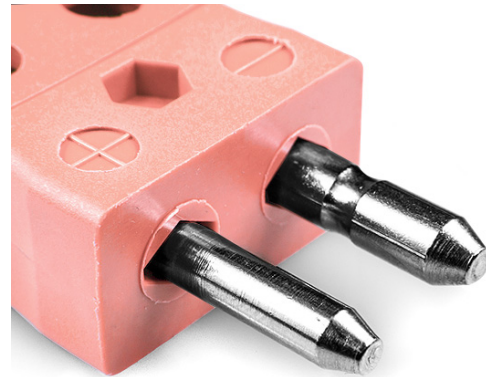

Conector de termopar de cable rápido estándar enchufe IS-N-MQ Tipo N IEC

Standard in-line Plug - Quick Wire
(dimensions in mm)

Labfacility are the UK's leading manufacturer of Temperature Sensors, Thermocouple Connectors and associated Temperature Instrumentation and stockings of Thermocouple Cables. The Company has been trading since 1971 and is ISO9001 accredited.

Conector de termopar de cable rápido estándar enchufe IS-N-MQ Tipo N IEC

Fácil conexión 'jab-in' para una terminación rápida, simplemente empuje el cable y apriete el tornillo. Los contactos están polarizados para evitar una conexión incorrecta

Especificaciones**Specifications**

Product Code	XE-1561-001
General Description	Easy 'jab-in' connection for rapid termination, contacts are polarised to prevent incorrect connection.
Thermocouple Type	N IEC
Connector Type	Quick Wire Plug
Connector Size	Standard
Colour	Pink
Max. Temperature	220°C
Pins	Solid Round Pins
+Positive Contact	Nickel / Chromium / Silicon
-Negative Contact	Nickel Silicon
Standards Met	BS EN 50212:1997. RoHS