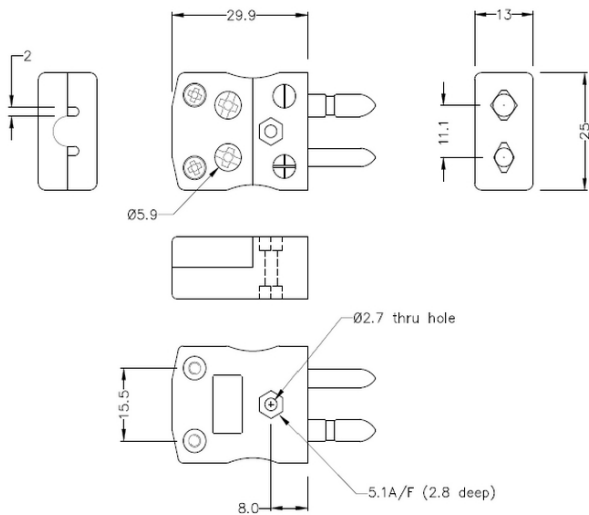

LABFACILITY

TEMPERATURE & PROCESS TECHNOLOGY

Conector de termopar de cable rápido estándar enchufe IS-R/S-MQ Tipo R/S IEC

Standard in-line Plug - Quick Wire
(dimensions in mm)

Labfacility are the UK's leading manufacturer of Temperature Sensors, Thermocouple Connectors and associated Temperature Instrumentation and stockings of Thermocouple Cables. The Company has been trading since 1971 and is ISO9001 accredited.

Conector de termopar de cable rápido estándar enchufe IS-R/S-MQ Tipo R/S IEC

Fácil conexión 'jab-in' para una terminación rápida, simplemente empuje el cable y apriete el tornillo. Los contactos están polarizados para evitar una conexión incorrecta

Especificaciones**Specifications**

| | |
|----------------------------|---|
| Product Code | XE-1601-001 |
| General Description | Easy 'jab-in' connection for rapid termination, contacts are polarised to prevent incorrect connection. |
| Thermocouple Type | R/S IEC |
| Connector Type | Quick Wire Plug |
| Connector Size | Standard |
| Colour | Orange |
| Max. Temperature | 220°C |
| Pins | Solid Round Pins |
| +Positive Contact | Copper |
| -Negative Contact | Copper Alloy |
| Standards Met | BS EN 50212:1997. RoHS |