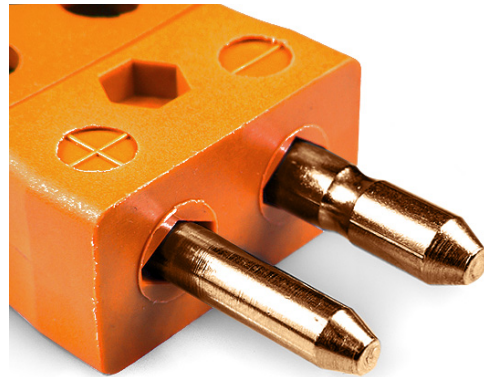

LABFACILITY

TEMPERATURE & PROCESS TECHNOLOGY

Conector de termopar de cable rápido estándar enchufe IS-R/S-MQ Tipo R/S IEC

Standard in-line Plug - Quick Wire
(dimensions in mm)

Labfacility are the UK's leading manufacturer of Temperature Sensors, Thermocouple Connectors and associated Temperature Instrumentation and stockings of Thermocouple Cables. The Company has been trading since 1971 and is ISO9001 accredited.

Conector de termopar de cable rápido estándar enchufe IS-R/S-MQ Tipo R/S IEC

Fácil conexión 'jab-in' para una terminación rápida, simplemente empuje el cable y apriete el tornillo. Los contactos están polarizados para evitar una conexión incorrecta

Especificaciones**Specifications**

| | |
|----------------------------|---|
| Product Code | XE-1601-001 |
| General Description | Easy 'jab-in' connection for rapid termination, contacts are polarised to prevent incorrect connection. |
| Thermocouple Type | R/S IEC |
| Connector Type | Quick Wire Plug |
| Connector Size | Standard |
| Colour | Orange |
| Max. Temperature | 220°C |
| Pins | Solid Round Pins |
| +Positive Contact | Copper |
| -Negative Contact | Copper Alloy |
| Standards Met | BS EN 50212:1997. RoHS |