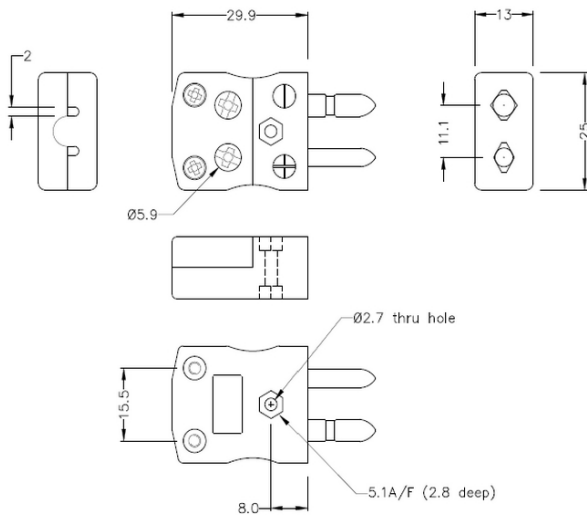

Conector de termopar de cable rápido estándar IS-B-MQ Enchufe Tipo B IEC

Standard in-line Plug - Quick Wire
(dimensions in mm)

Labfacility are the UK's leading manufacturer of Temperature Sensors, Thermocouple Connectors and associated Temperature Instrumentation and stockings of Thermocouple Cables. The Company has been trading since 1971 and is ISO9001 accredited.

Conector de termopar de cable rápido estándar enchufe IS-B-MQ tipo B IEC

Fácil conexión 'jab-in' para una terminación rápida, simplemente empuje el cable y apriete el tornillo. Los contactos están polarizados para evitar una conexión incorrecta

Especificaciones**Specifications**

Product Code	XE-1661-001
General Description	Easy 'jab-in' connection for rapid termination, contacts are polarised to prevent incorrect connection.
Thermocouple Type	B IEC
Connector Type	Quick Wire Plug
Connector Size	Standard
Colour	Grey
Max. Temperature	220°C
Pins	Solid Round Pins
+Positive Contact	Copper
-Negative Contact	Copper
Standards Met	BS EN 50212:1997. RoHS