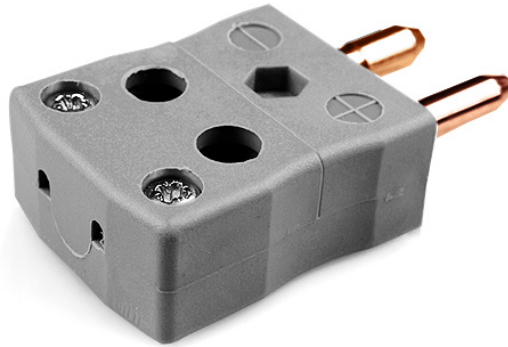

Conector de termopar de cable rápido estándar IS-B-MQ Enchufe Tipo B IEC

Standard in-line Plug - Quick Wire
(dimensions in mm)

Labfacility are the UK's leading manufacturer of Temperature Sensors, Thermocouple Connectors and associated Temperature Instrumentation and stockings of Thermocouple Cables. The Company has been trading since 1971 and is ISO9001 accredited.

Conector de termopar de cable rápido estándar enchufe IS-B-MQ tipo B IEC

Fácil conexión 'jab-in' para una terminación rápida, simplemente empuje el cable y apriete el tornillo. Los contactos están polarizados para evitar una conexión incorrecta

Especificaciones**Specifications**

Product Code	XE-1661-001
General Description	Easy 'jab-in' connection for rapid termination, contacts are polarised to prevent incorrect connection.
Thermocouple Type	B IEC
Connector Type	Quick Wire Plug
Connector Size	Standard
Colour	Grey
Max. Temperature	220°C
Pins	Solid Round Pins
+Positive Contact	Copper
-Negative Contact	Copper
Standards Met	BS EN 50212:1997. RoHS