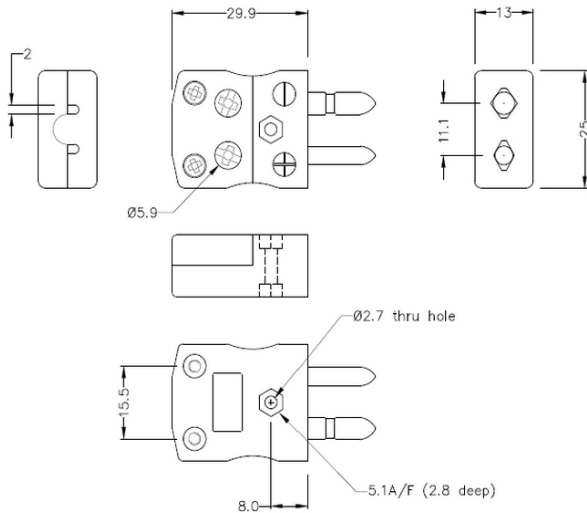

Conector de termopar de cable rápido estándar IS-B-MQ Enchufe Tipo B IEC

Standard in-line Plug - Quick Wire
(dimensions in mm)

Labfacility are the UK's leading manufacturer of Temperature Sensors, Thermocouple Connectors and associated Temperature Instrumentation and stockings of Thermocouple Cables. The Company has been trading since 1971 and is ISO9001 accredited.

Conector de termopar de cable rápido estándar enchufe IS-B-MQ tipo B IEC

Fácil conexión 'jab-in' para una terminación rápida, simplemente empuje el cable y apriete el tornillo. Los contactos están polarizados para evitar una conexión incorrecta

Especificaciones**Specifications**

Product Code	XE-1661-001
General Description	Easy 'jab-in' connection for rapid termination, contacts are polarised to prevent incorrect connection.
Thermocouple Type	B IEC
Connector Type	Quick Wire Plug
Connector Size	Standard
Colour	Grey
Max. Temperature	220°C
Pins	Solid Round Pins
+Positive Contact	Copper
-Negative Contact	Copper
Standards Met	BS EN 50212:1997. RoHS