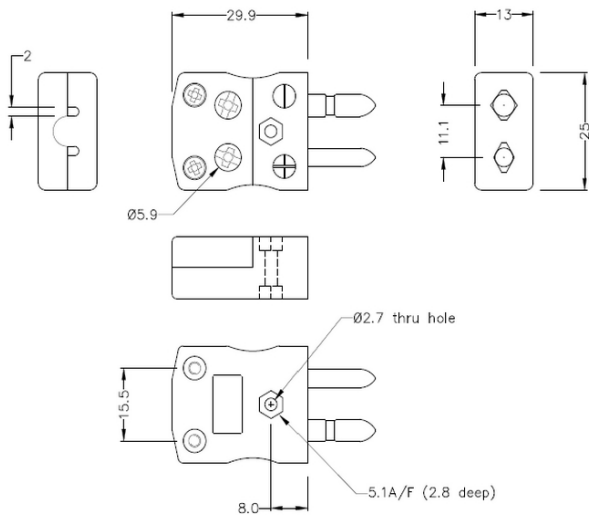

Conector de termopar de cable rápido estándar enchufe IS-E-MQ Tipo E IEC

Standard in-line Plug - Quick Wire
(dimensions in mm)

Labfacility are the UK's leading manufacturer of Temperature Sensors, Thermocouple Connectors and associated Temperature Instrumentation and stockings of Thermocouple Cables. The Company has been trading since 1971 and is ISO9001 accredited.

Conector de termopar de cable rápido estándar enchufe IS-E-MQ Tipo E IEC

Fácil conexión 'jab-in' para una terminación rápida, simplemente empuje el cable y apriete el tornillo. Los contactos están polarizados para evitar una conexión incorrecta

Especificaciones**Specifications**

Product Code	XE-1641-001
General Description	Easy 'jab-in' connection for rapid termination, contacts are polarised to prevent incorrect connection.
Thermocouple Type	E IEC
Connector Type	Quick Wire Plug
Connector Size	Standard
Colour	Violet
Max. Temperature	220°C
Pins	Solid Round Pins
+Positive Contact	Nickel Chromium
-Negative Contact	Copper Nickel
Standards Met	BS EN 50212:1997. RoHS