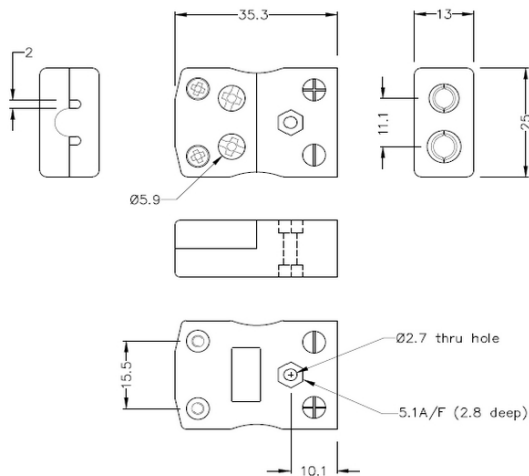

Enchufe estándar de conector de termopar de cable rápido IS-K-FQ Tipo K IEC

Standard in-line Socket - Quick Wire
(dimensions in mm)

Labfacility are the UK's leading manufacturer of Temperature Sensors, Thermocouple Connectors and associated Temperature Instrumentation and stockings of Thermocouple Cables. The Company has been trading since 1971 and is ISO9001 accredited.

Enchufe estndar de conector de termopar de cable rpido IS-K-FQ Tipo K IEC

Fcil conexin 'jab-in' para una terminacin rpida, simplemente empuje el cable y apriete el tornillo. Los contactos estn polarizados para evitar una conexin incorrecta

Caractersticas tcnicas**Specifications**

Product Code	XE-1412-001
General Description	Easy 'jab-in' connection for rapid termination, contacts are polarised to prevent incorrect connection.
Thermocouple Type	K IEC
Connector Type	Quick Wire Socket
Connector Size	Standard
Colour	Green
Max. Temperature	220°C
+Positive Contact	Nickel Chromium
-Negative Contact	Nickel Alloy
Standards Met	BS EN 50212:1997. RoHS