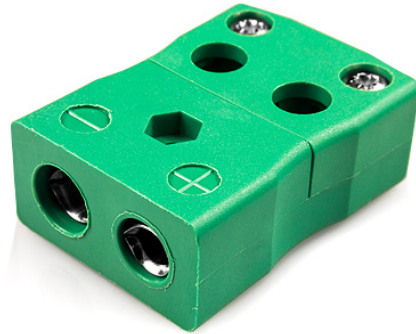

Enchufe estándar de conector de termopar de cable rápido IS-K-FQ Tipo K IEC

Standard in-line Socket - Quick Wire
(dimensions in mm)

Labfacility are the UK's leading manufacturer of Temperature Sensors, Thermocouple Connectors and associated Temperature Instrumentation and stockings of Thermocouple Cables. The Company has been trading since 1971 and is ISO9001 accredited.

Enchufe estndar de conector de termopar de cable rpido IS-K-FQ Tipo K IEC

Fcil conexin 'jab-in' para una terminacin rpida, simplemente empuje el cable y apriete el tornillo. Los contactos estn polarizados para evitar una conexin incorrecta

Caractersticas tcnicas**Specifications**

Product Code	XE-1412-001
General Description	Easy 'jab-in' connection for rapid termination, contacts are polarised to prevent incorrect connection.
Thermocouple Type	K IEC
Connector Type	Quick Wire Socket
Connector Size	Standard
Colour	Green
Max. Temperature	220°C
+Positive Contact	Nickel Chromium
-Negative Contact	Nickel Alloy
Standards Met	BS EN 50212:1997. RoHS