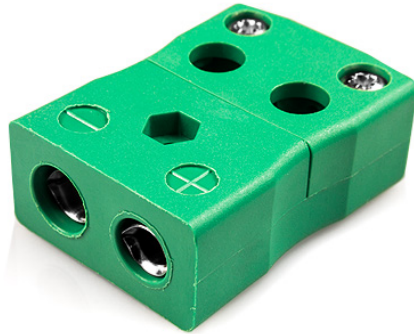

Enchufe estándar de conector de termopar de cable rápido IS-K-FQ Tipo K IEC

Standard in-line Socket - Quick Wire
(dimensions in mm)

Labfacility are the UK's leading manufacturer of Temperature Sensors, Thermocouple Connectors and associated Temperature Instrumentation and stockings of Thermocouple Cables. The Company has been trading since 1971 and is ISO9001 accredited.

Enchufe estndar de conector de termopar de cable rpido IS-K-FQ Tipo K IEC

Fcil conexin 'jab-in' para una terminacin rpida, simplemente empuje el cable y apriete el tornillo. Los contactos estn polarizados para evitar una conexin incorrecta

Caractersticas tcnicas**Specifications**

Product Code	XE-1412-001
General Description	Easy 'jab-in' connection for rapid termination, contacts are polarised to prevent incorrect connection.
Thermocouple Type	K IEC
Connector Type	Quick Wire Socket
Connector Size	Standard
Colour	Green
Max. Temperature	220°C
+Positive Contact	Nickel Chromium
-Negative Contact	Nickel Alloy
Standards Met	BS EN 50212:1997. RoHS