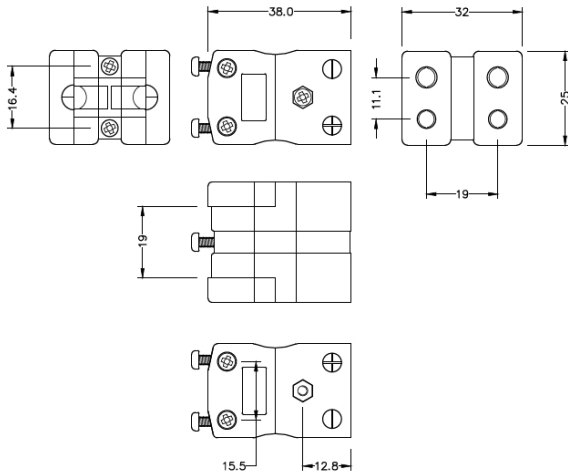

# Conector de termopar estÃ¡ndar Conector duplex IS-R/S-FD Tipo R/S IEC

**Standard Duplex in-line Socket**  
(dimensions in mm)

Labfacility are the UK's leading manufacturer of Temperature Sensors, Thermocouple Connectors and associated Temperature Instrumentation and stockings of Thermocouple Cables. The Company has been trading since 1971 and is ISO9001 accredited.

**Conector de termopar estándar Conector dúplex IS-R/S-FD Tipo R/S IEC**

Cuerpos de poliéster resistentes rellenos de vidrio. Los contactos están polarizados para evitar una conexión incorrecta

**Especificaciones****Specifications**

<b>Product Code</b>	XE-1607-001
<b>General Description</b>	Rugged glass filled polyester bodies, suitable for industrial applications.
<b>Thermocouple Type</b>	R/S IEC
<b>Connector Type</b>	Duplex Socket
<b>Connector Size</b>	Standard
<b>Colour</b>	Orange
<b>Dimensions</b>	See Schematic Drawing (Product Literature Tab)
<b>Max. Temperature</b>	220°C
<b>+Positive Contact</b>	Copper
<b>-Negative Contact</b>	Copper Alloy
<b>Standards Met</b>	BS EN 50212:1997. RoHS