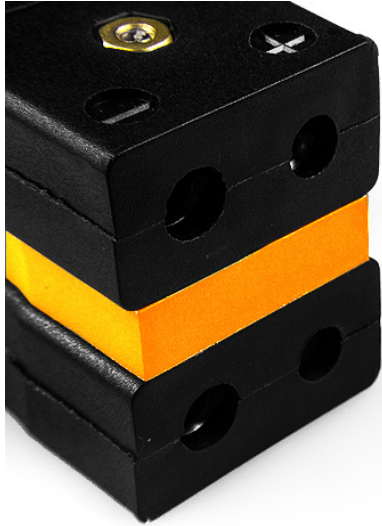

# Conector de termopar estÃ¡ndar Conector duplex IS-R/S-FD Tipo R/S IEC

**Standard Duplex in-line Socket**  
(dimensions in mm)

Labfacility are the UK's leading manufacturer of Temperature Sensors, Thermocouple Connectors and associated Temperature Instrumentation and stockings of Thermocouple Cables. The Company has been trading since 1971 and is ISO9001 accredited.

**Conector de termopar estándar Conector dúplex IS-R/S-FD Tipo R/S IEC**

Cuerpos de poliéster resistentes rellenos de vidrio. Los contactos están polarizados para evitar una conexión incorrecta

**Especificaciones****Specifications**

<b>Product Code</b>	XE-1607-001
<b>General Description</b>	Rugged glass filled polyester bodies, suitable for industrial applications.
<b>Thermocouple Type</b>	R/S IEC
<b>Connector Type</b>	Duplex Socket
<b>Connector Size</b>	Standard
<b>Colour</b>	Orange
<b>Dimensions</b>	See Schematic Drawing (Product Literature Tab)
<b>Max. Temperature</b>	220°C
<b>+Positive Contact</b>	Copper
<b>-Negative Contact</b>	Copper Alloy
<b>Standards Met</b>	BS EN 50212:1997. RoHS