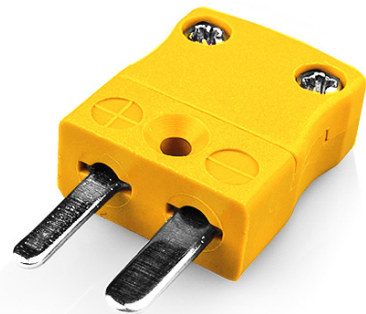

Enchufe de conector de termopar en miniatura BM-K-M Tipo K BS

Miniature in-line Plug
(dimensions in mm)

Labfacility are the UK's leading manufacturer of Temperature Sensors, Thermocouple Connectors and associated Temperature Instrumentation and stockings of Thermocouple Cables. The Company has been trading since 1971 and is ISO9001 accredited.

Enchufe de conector de termopar en miniatura BM-K-M Tipo K BS

Con clavijas planas para adaptarse al tipo de termopar e ideales para uso general, todos los contactos estn polarizados para garantizar una conexin correcta. Estos conectores aceptarn cables de termopar de hasta 4 mm de dimetro.

Especificaciones**Specifications**

Product Code	XE-1384-001
General Description	Ideal for general purpose use. Contacts are polarised to ensure correct connection.
Thermocouple Type	K BS
Connector Type	Plug
Connector Size	Miniature
Colour	Yellow
Max. Temperature	220°C
Pins	Flat Pins
+Positive Contact	Nickel Chromium
-Negative Contact	Nickel Alloy
Standards Met	BS EN 50212:1997. RoHS