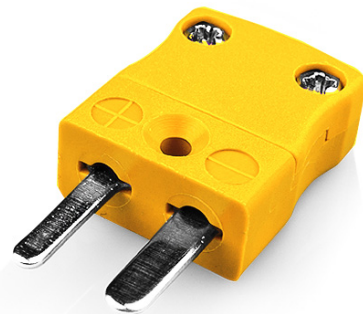

Enchufe de conector de termopar en miniatura BM-K-M Tipo K BS

Miniature in-line Plug
(dimensions in mm)

Labfacility are the UK's leading manufacturer of Temperature Sensors, Thermocouple Connectors and associated Temperature Instrumentation and stockings of Thermocouple Cables. The Company has been trading since 1971 and is ISO9001 accredited.

Enchufe de conector de termopar en miniatura BM-K-M Tipo K BS

Con clavijas planas para adaptarse al tipo de termopar e ideales para uso general, todos los contactos estn polarizados para garantizar una conexin correcta. Estos conectores aceptarn cables de termopar de hasta 4 mm de dimetro.

Especificaciones**Specifications**

Product Code	XE-1384-001
General Description	Ideal for general purpose use. Contacts are polarised to ensure correct connection.
Thermocouple Type	K BS
Connector Type	Plug
Connector Size	Miniature
Colour	Yellow
Max. Temperature	220°C
Pins	Flat Pins
+Positive Contact	Nickel Chromium
-Negative Contact	Nickel Alloy
Standards Met	BS EN 50212:1997. RoHS