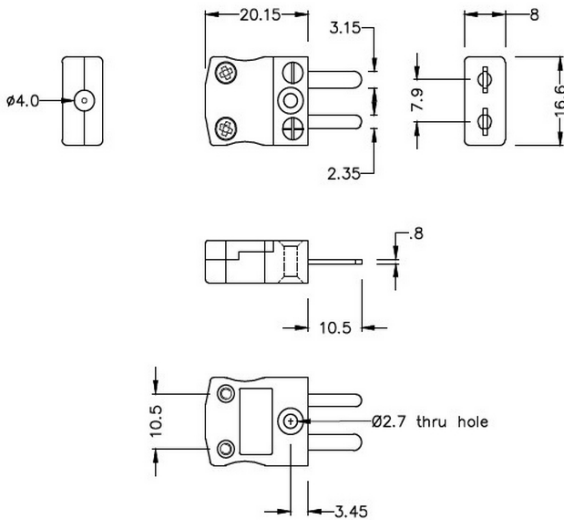

Enchufe de conector de termopar en miniatura BM-K-M Tipo K BS

Miniature in-line Plug
(dimensions in mm)

Labfacility are the UK's leading manufacturer of Temperature Sensors, Thermocouple Connectors and associated Temperature Instrumentation and stockings of Thermocouple Cables. The Company has been trading since 1971 and is ISO9001 accredited.

Enchufe de conector de termopar en miniatura BM-K-M Tipo K BS

Con clavijas planas para adaptarse al tipo de termopar e ideales para uso general, todos los contactos estn polarizados para garantizar una conexin correcta. Estos conectores aceptarn cables de termopar de hasta 4 mm de dimetro.

Especificaciones**Specifications**

Product Code	XE-1384-001
General Description	Ideal for general purpose use. Contacts are polarised to ensure correct connection.
Thermocouple Type	K BS
Connector Type	Plug
Connector Size	Miniature
Colour	Yellow
Max. Temperature	220°C
Pins	Flat Pins
+Positive Contact	Nickel Chromium
-Negative Contact	Nickel Alloy
Standards Met	BS EN 50212:1997. RoHS