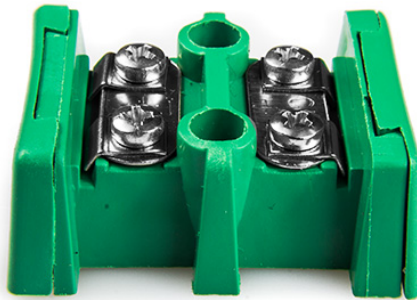

Conector de termopar de bloque de terminales de barrera IS-K-BTS Tipo K IEC

Labfacility are the UK's leading manufacturer of Temperature Sensors, Thermocouple Connectors and associated Temperature Instrumentation and stockings of Thermocouple Cables. The Company has been trading since 1971 and is ISO9001 accredited.

Conector de termopar de bloque de terminales de barrera IS-K-BTS Tipo K IEC

Se suministra en pares individuales y entrelazados. Conexiones en material de termopar

Características técnicas**Specifications**

Product Code	XE-1940-001
General Description	Supplied in single, interlocking pairs. Connections in thermocouple material
Thermocouple Type	K IEC
Connector Type	Barrier Terminal Blocks
Colour	Green
Dimensions	See Schematic Drawing (Product Literature Tab)
Max. Temperature	220°C
+Positive Contact	Nickel Chromium
-Negative Contact	Nickel Alloy
Standards Met	BS EN 50212:1997. RoHS