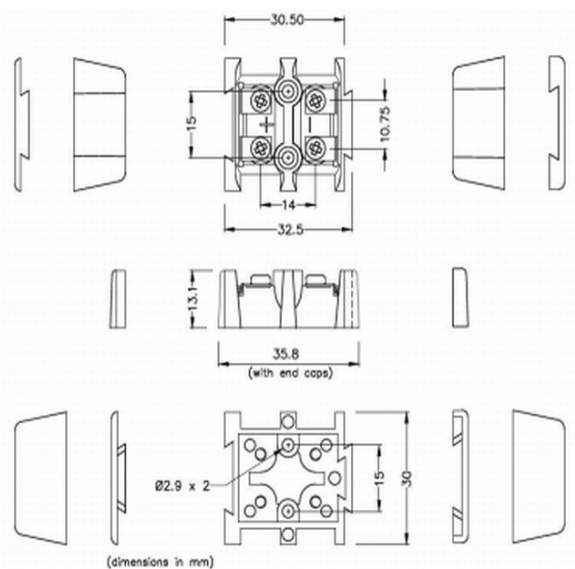

Conector de termopar de bloque de terminales de barrera IS-K-BTS Tipo K IEC

Labfacility are the UK's leading manufacturer of Temperature Sensors, Thermocouple Connectors and associated Temperature Instrumentation and stockings of Thermocouple Cables. The Company has been trading since 1971 and is ISO9001 accredited.