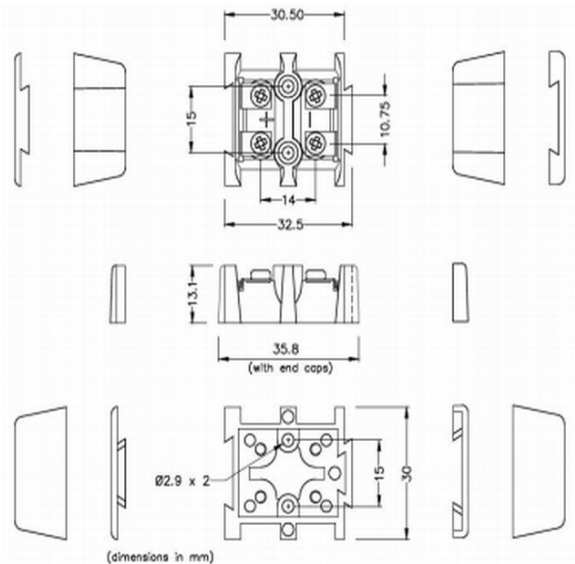

Conector de termopar de bloque de terminales de barrera IS-K-BTS Tipo K IEC

Labfacility are the UK's leading manufacturer of Temperature Sensors, Thermocouple Connectors and associated Temperature Instrumentation and stockings of Thermocouple Cables. The Company has been trading since 1971 and is ISO9001 accredited.