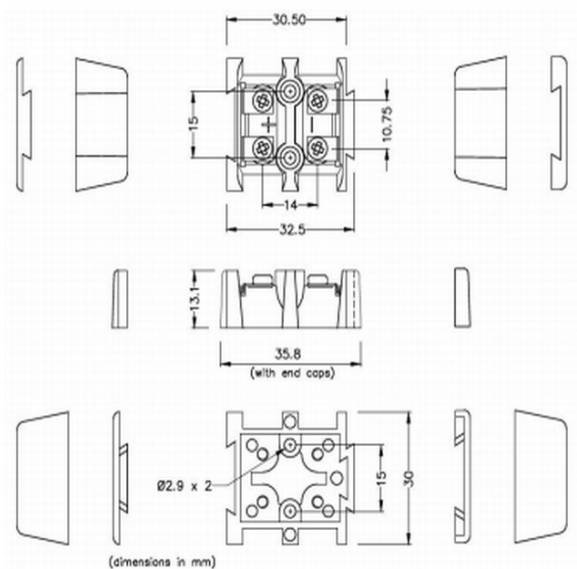

Conector de termopar de bloque de terminales de barrera IS-J-BTS Tipo J IEC

Labfacility are the UK's leading manufacturer of Temperature Sensors, Thermocouple Connectors and associated Temperature Instrumentation and stockings of Thermocouple Cables. The Company has been trading since 1971 and is ISO9001 accredited.