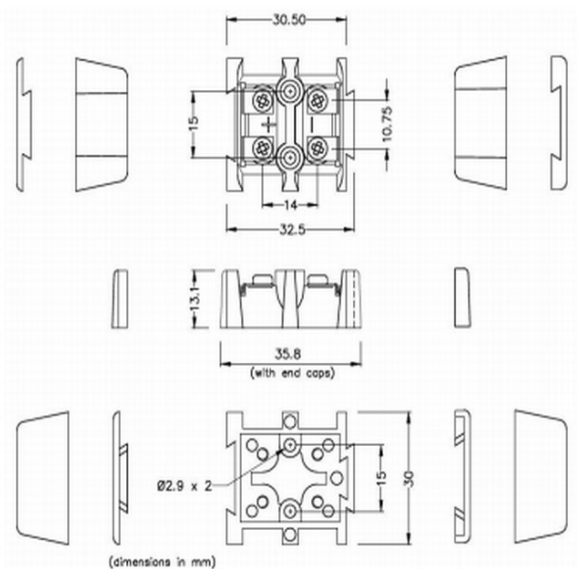

Bloque de terminales de barrera Conector de termopar IS-T-BTS Tipo T IEC

Labfacility are the UK's leading manufacturer of Temperature Sensors, Thermocouple Connectors and associated Temperature Instrumentation and stockings of Thermocouple Cables. The Company has been trading since 1971 and is ISO9001 accredited.