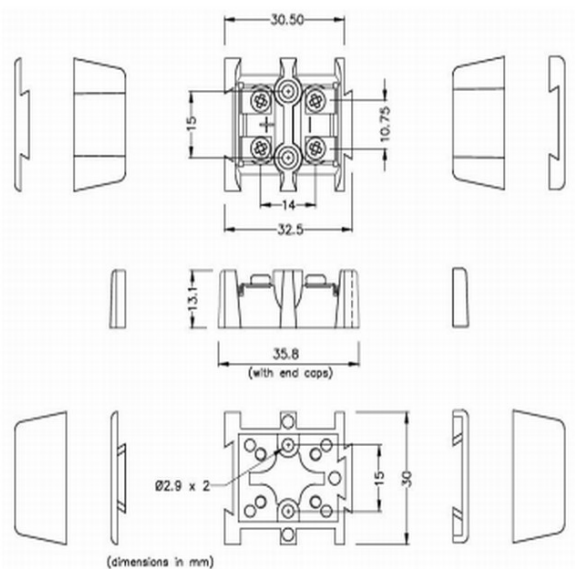

Bloque de terminal esbarrera Conector termopar IS-R/S-BTS Tipo R/S IEC

Labfacility are the UK's leading manufacturer of Temperature Sensors, Thermocouple Connectors and associated Temperature Instrumentation and stockings of Thermocouple Cables. The Company has been trading since 1971 and is ISO9001 accredited.

Bloque de terminal esbarrera Conector termopar IS-R/S-BTS Tipo R/S IEC

Se suministra en pares individuales entrelazados. Conexiones en material termopar

Especificaciones**Specifications**

Product Code	XE-1943-001
General Description	Supplied in single, interlocking pairs. Connections in thermocouple material
Thermocouple Type	R/S IEC
Connector Type	Barrier Terminal Blocks
Colour	Orange
Dimensions	See Schematic Drawing (Product Literature Tab)
Max. Temperature	220°C
+Positive Contact	Copper
-Negative Contact	Copper Alloy
Standards Met	BS EN 50212:1997. RoHS