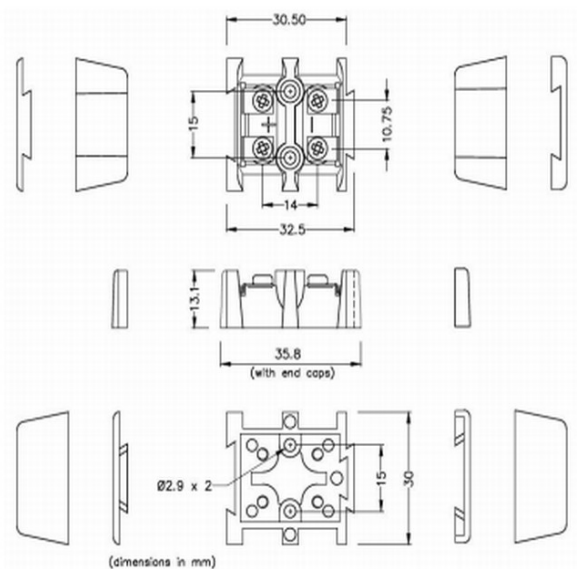

Bloque de terminal de barrera Conector de termopar IS-CU-BTS Tipo CU

Labfacility are the UK's leading manufacturer of Temperature Sensors, Thermocouple Connectors and associated Temperature Instrumentation and stockings of Thermocouple Cables. The Company has been trading since 1971 and is ISO9001 accredited.