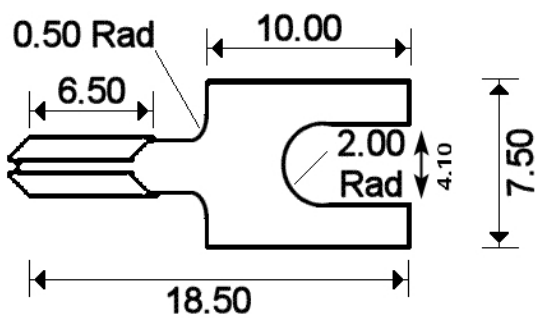

Terminales de pala de termopar tipo K

Thermocouple Spade Terminal

Labfacility are the UK's leading manufacturer of Temperature Sensors, Thermocouple Connectors and associated Temperature Instrumentation and stockings of Thermocouple Cables. The Company has been trading since 1971 and is ISO9001 accredited.

Terminales de pala engarzadosPrecio por paquete de 20 paresAdecuado para los tipos de calibracin IEC, ANSI y JIS.Fabricado con material de termopar compatibleTipo de termopar estampado en terminalSuits Labfacility & otros terminales de barreraPara tamaos de cable de 0,5 a 1,0 mm<p></p>

Specifications

Product Code	XE-1982-020
General Description	pack of 20 pairs
+Positive Contact	Nickel Chromium
-Negative Contact	Nickel Alloy