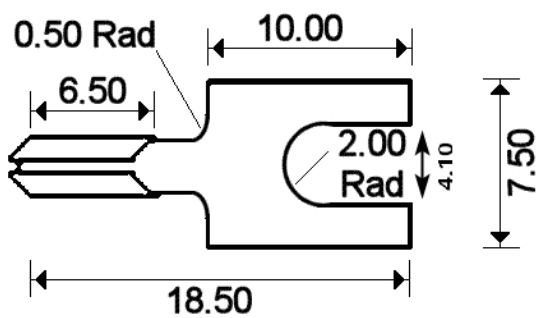

Terminales de pala de termopar tipo J

Thermocouple Spade Terminal

Labfacility are the UK's leading manufacturer of Temperature Sensors, Thermocouple Connectors and associated Temperature Instrumentation and stockings of Thermocouple Cables. The Company has been trading since 1971 and is ISO9001 accredited.

- Terminales de pala engarzados
- Precio por paquete de 20 pares
- Adecuado para los tipos de calibracin IEC, ANSI y JIS.
- Fabricado con material de termopar compatible
- Tipo de termopar estampado en terminal
- Suits Labfacility & otros terminales de barrera
- Para tamaos de cable de 0,5 a 1,0 mm

Tira de terminales

Specifications

Product Code	XE-1985-020
General Description	pack of 20 pairs
+Positive Contact	Iron
-Negative Contact	Copper Nickel