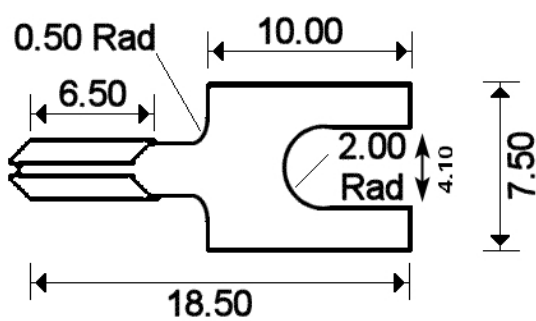

Terminales de pala termopar tipo T

Thermocouple Spade Terminal

Labfacility are the UK's leading manufacturer of Temperature Sensors, Thermocouple Connectors and associated Temperature Instrumentation and stockings of Thermocouple Cables. The Company has been trading since 1971 and is ISO9001 accredited.

Terminales de pala engarzados

Precio por pack de 20 pares

Adecuado para los tipos de calibración IEC, ANSI y JIS.

Hecho de material de termopar compatible

Tipo de termopar estampado en el terminal

Se adapta a Labfacility y otros terminales de barrera

Para tamanos de alambre de 0,5 a 1,0 mm

Specifications

Product Code	XE-1983-020
General Description	pack of 20 pairs
+Positive Contact	Copper
-Negative Contact	Copper Nickel