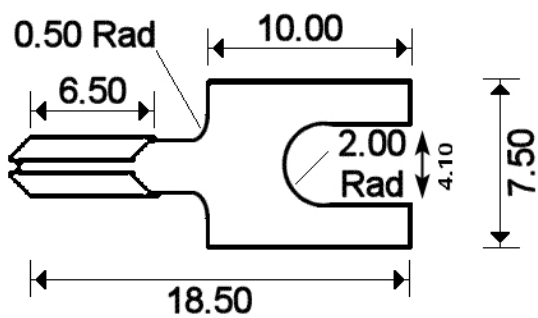

Terminales de pala termopar tipo T

Thermocouple Spade Terminal

Labfacility are the UK's leading manufacturer of Temperature Sensors, Thermocouple Connectors and associated Temperature Instrumentation and stockings of Thermocouple Cables. The Company has been trading since 1971 and is ISO9001 accredited.

Terminales de pala engarzados

Precio por pack de 20 pares

Adecuado para los tipos de calibración IEC, ANSI y JIS.

Hecho de material de termopar compatible

Tipo de termopar estampado en el terminal

Se adapta a Labfacility y otros terminales de barrera

Para tamanos de alambre de 0,5 a 1,0 mm

Specifications

Product Code	XE-1983-020
General Description	pack of 20 pairs
+Positive Contact	Copper
-Negative Contact	Copper Nickel