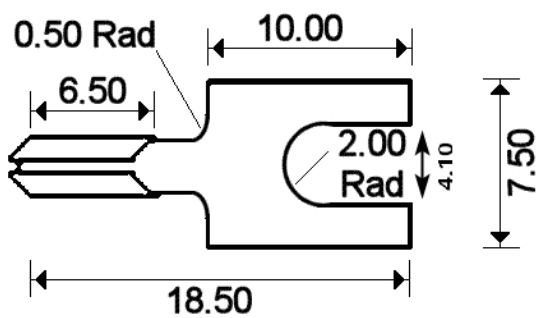

Terminales de pala termopar tipo T

Thermocouple Spade Terminal

Labfacility are the UK's leading manufacturer of Temperature Sensors, Thermocouple Connectors and associated Temperature Instrumentation and stockings of Thermocouple Cables. The Company has been trading since 1971 and is ISO9001 accredited.

Terminales de pala engarzados

Precio por pack de 20 pares

Adecuado para los tipos de calibración IEC, ANSI y JIS.

Hecho de material de termopar compatible

Tipo de termopar estampado en el terminal

Se adapta a Labfacility y otros terminales de barrera

Para tamanos de alambre de 0,5 a 1,0 mm

Specifications

Product Code	XE-1983-020
General Description	pack of 20 pairs
+Positive Contact	Copper
-Negative Contact	Copper Nickel