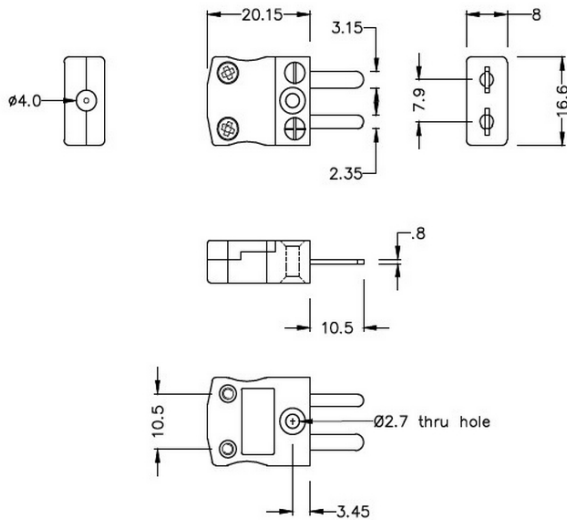

Conector de termopar en miniatura Enchufe AM-T-M Tipo T ANSI

Miniature in-line Plug
(dimensions in mm)

Labfacility are the UK's leading manufacturer of Temperature Sensors, Thermocouple Connectors and associated Temperature Instrumentation and stockings of Thermocouple Cables. The Company has been trading since 1971 and is ISO9001 accredited.

Conector de termopar en miniatura Enchufe AM-T-M Tipo T ANSI

Con pines planos para adaptarse al tipo de termopar e ideales para uso general, todos los contactos estn polarizados para garantizar una conexin correcta. Estos conectores aceptarn cables de termopar de hasta 4 mm de dimetro.

Caractersticas tcnicas**Specifications**

Product Code	XE-1220-001
General Description	Ideal for general purpose use. Contacts are polarised to ensure correct connection.
Thermocouple Type	T ANSI
Connector Type	Plug
Connector Size	Miniature
Colour	Blue
Max. Temperature	220°C
Pins	Flat Pins
+Positive Contact	Copper
-Negative Contact	Copper Nickel
Standards Met	BS EN 50212:1997. RoHS
Series	Miniature Connector