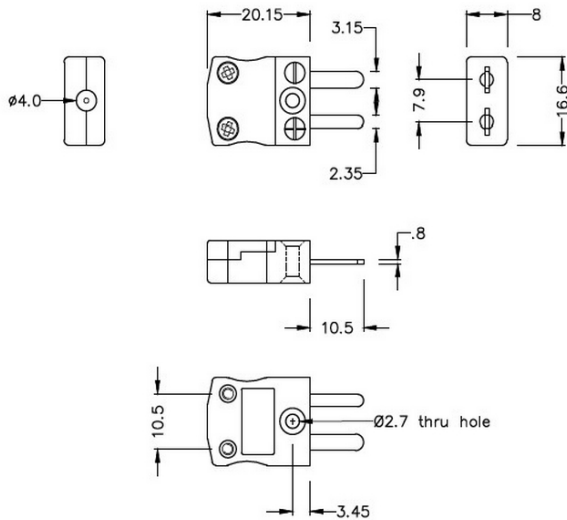

Conector de termopar en miniatura Enchufe AM-T-M Tipo T ANSI

Miniature in-line Plug
(dimensions in mm)

Labfacility are the UK's leading manufacturer of Temperature Sensors, Thermocouple Connectors and associated Temperature Instrumentation and stockings of Thermocouple Cables. The Company has been trading since 1971 and is ISO9001 accredited.

Conector de termopar en miniatura Enchufe AM-T-M Tipo T ANSI

Con pines planos para adaptarse al tipo de termopar e ideales para uso general, todos los contactos estn polarizados para garantizar una conexin correcta. Estos conectores aceptarn cables de termopar de hasta 4 mm de dimetro.

Caractersticas tcnicas**Specifications**

Product Code	XE-1220-001
General Description	Ideal for general purpose use. Contacts are polarised to ensure correct connection.
Thermocouple Type	T ANSI
Connector Type	Plug
Connector Size	Miniature
Colour	Blue
Max. Temperature	220°C
Pins	Flat Pins
+Positive Contact	Copper
-Negative Contact	Copper Nickel
Standards Met	BS EN 50212:1997. RoHS