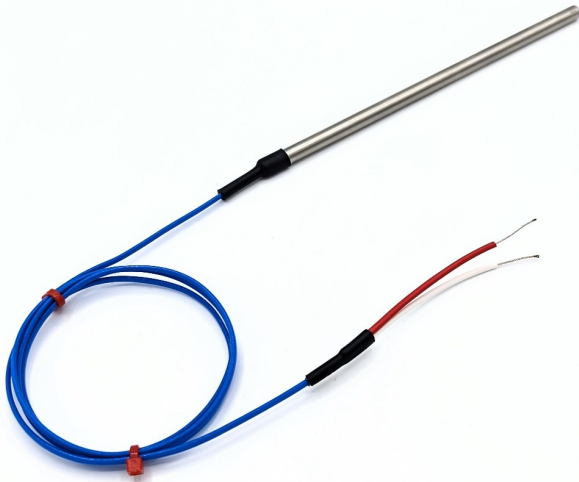

Termopares de tubo fabricados por JIS con sello de engarce y cable conductor tipo K

[Click here to view product](#)

Product Code	XE-7972
General Description	Fabricated Type K Thermocouple with Rigid Stainless Steel Sheath with 1 metre PFA lead
Thermocouple Type	K JIS
Cable Length	1M
Cable Type	PFA
Termination Type	Stripped Wires
Sheath Length (mm)	50, 100, 150, 250
Sheath Diameter (mm)	3.0, 4.5, 6.0
Max. Temperature	250Å°C

Min. Temperature	-75Å°C
Standards Met	Class 1
Number of Wires	2