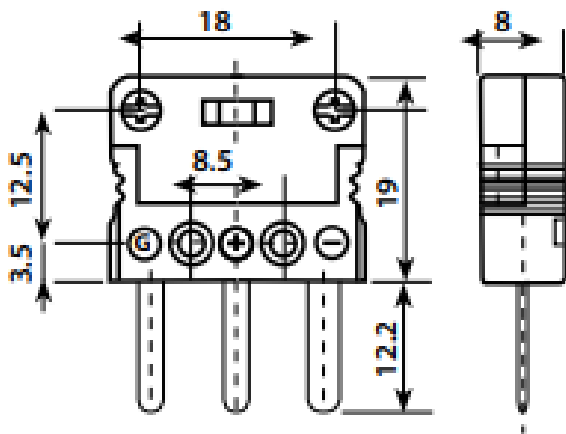

## Enchufe de conector RTD Miniature de 3 pines

Labfacility are the UK's leading manufacturer of Temperature Sensors, Thermocouple Connectors and associated Temperature Instrumentation and stockings of Thermocouple Cables. The Company has been trading since 1971 and is ISO9001 accredited.

## Specifications

<b>Product Code</b>	XE-7770-001
<b>General Description</b>	Miniature connectors for use with RTDs
<b>Connector Size</b>	Miniature
<b>Connector Type</b>	In-Line Plug
<b>Material (Body)</b>	Glass Filled Thermoplastic
<b>Material (Pins)</b>	Copper (Cu)
<b>Colour</b>	White
<b>Colour Code</b>	IEC 60584.3
<b>Max. Temperature</b>	220°C
<b>Pins</b>	Flat 3-Pins
<b>Standards Met</b>	BS EN 50212:1997. RoHS